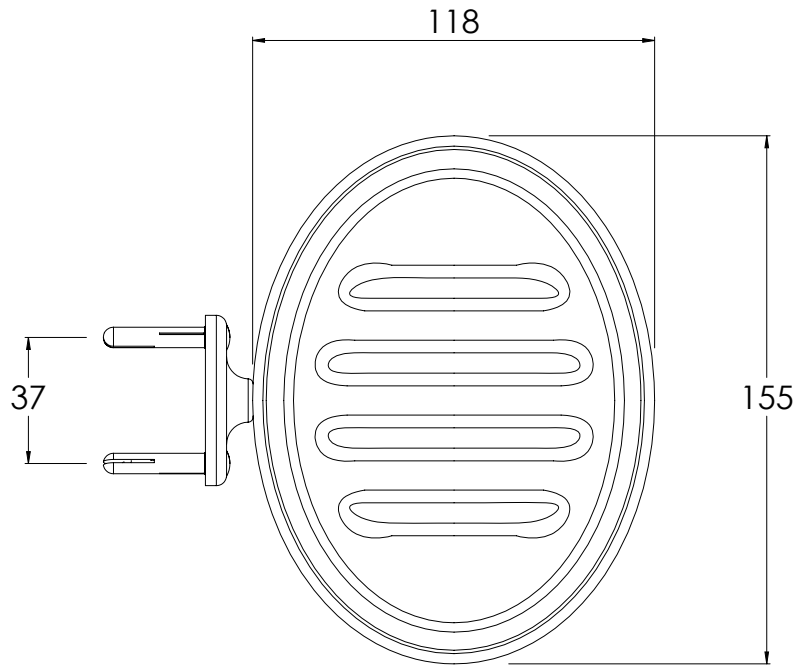

LEFROY BROOKS

IBROC HOUSE ESSEX ROAD
HODDESDON HERTS EN11 0QS UK
T: +44 (0)1992 708 316 F: +44 (0)1992 708 317

LB4505

CLASSIC CAST BRASS SOAP HOLDER WITH FINE
BONE CHINA DISH

DIMENSIONAL DATA SHEET

DATE: 24/04/2019

REVISION: B

DIMENSIONS IN MILLIMETRES

WHILST EVERY EFFORT IS MADE TO ENSURE THE ACCURACY OF THESE DATA SHEETS THEY ARE SUBJECT TO CHANGE WITHOUT NOTICE AS PART OF THE COMPANY'S PRODUCT DEVELOPMENT PROCESS