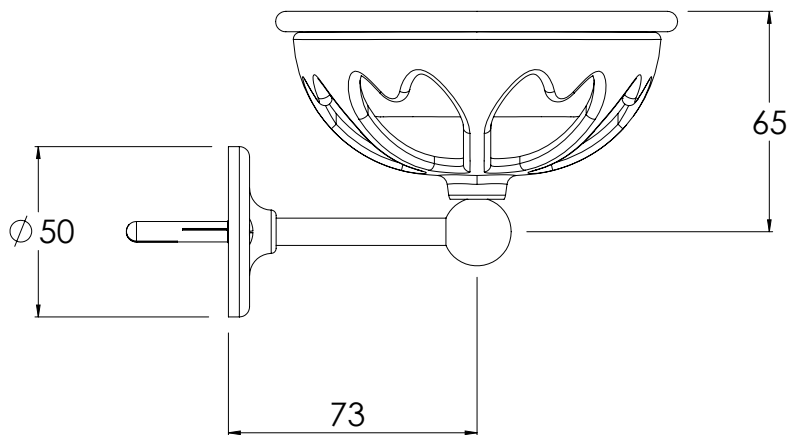

LEFROY BROOKS

IBROC HOUSE ESSEX ROAD
HODDESDON HERTS EN11 0QS UK
T: +44 (0)1992 708 316 F: +44 (0)1992 708 317

LB4505

CLASSIC CAST BRASS SOAP HOLDER WITH FINE
BONE CHINA DISH

DIMENSIONAL DATA SHEET

DATE: 24/04/2019

REVISION: B

DIMENSIONS IN MILLIMETRES

WHILST EVERY EFFORT IS MADE TO ENSURE THE ACCURACY OF THESE DATA SHEETS THEY ARE SUBJECT TO CHANGE WITHOUT NOTICE AS PART OF THE COMPANY'S PRODUCT DEVELOPMENT PROCESS