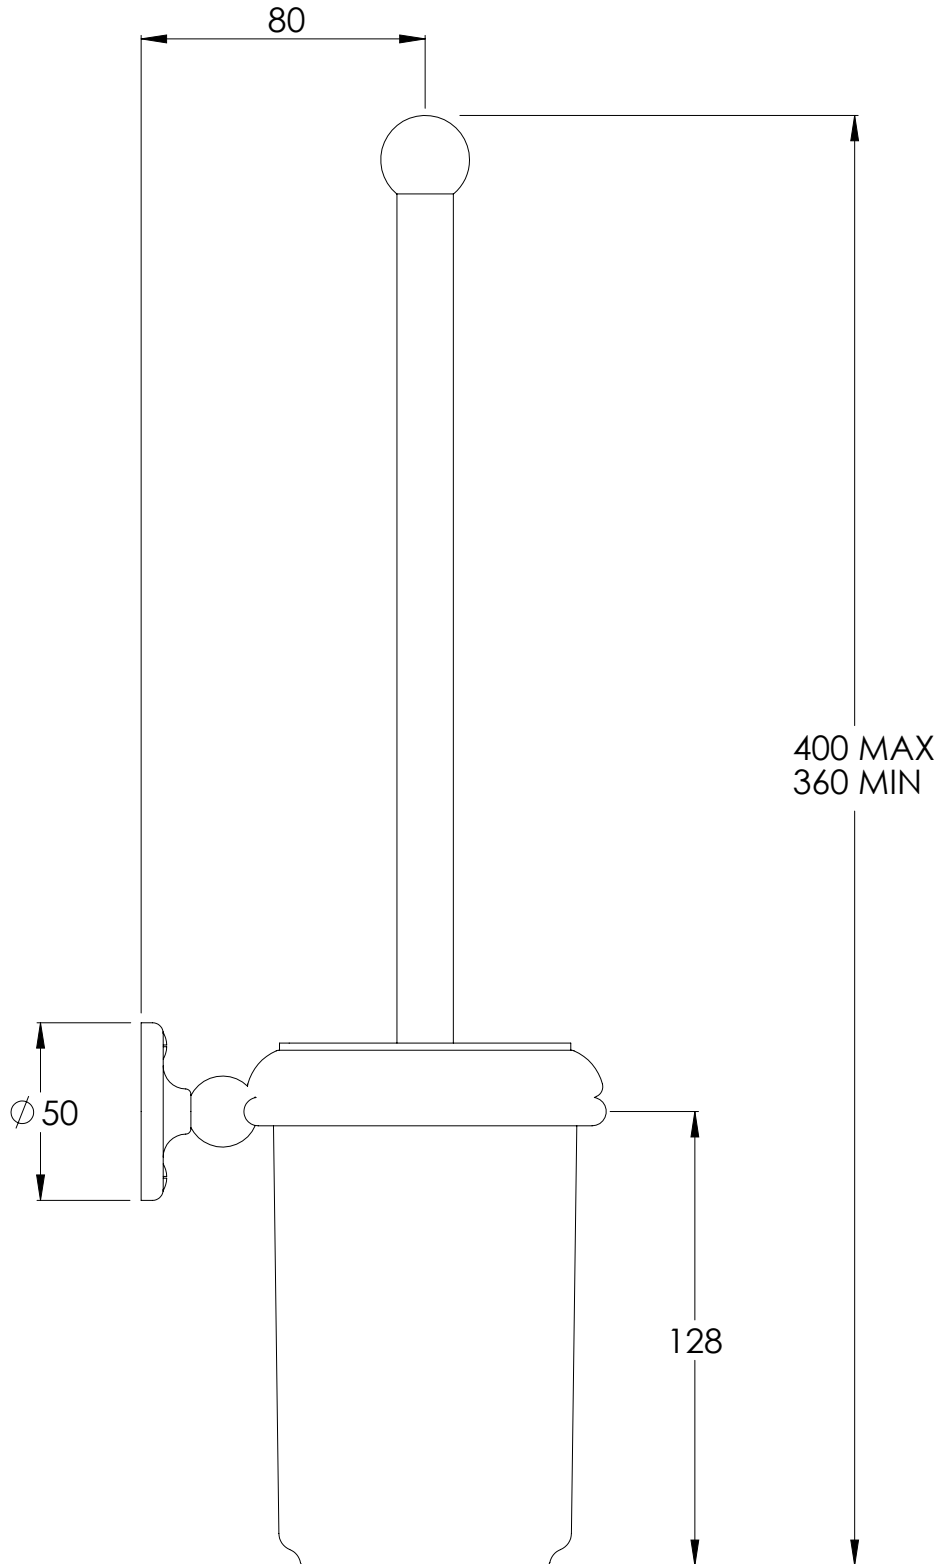

LEFROY BROOKS

IBROC HOUSE ESSEX ROAD
HODDESDON HERTS EN11 0QS UK
T: +44 (0)1992 708 316 F: +44 (0)1992 708 317

LB4503

CLASSIC WALL MOUNTED CERAMIC POT AND BRUSH

DIMENSIONAL DATA SHEET

DATE: 14/05/2019

REVISION: B

COPYRIGHT © LBIP LTD. ALL RIGHTS RESERVED

DIMENSIONS IN MILLIMETRES

WHILST EVERY EFFORT IS MADE TO ENSURE THE ACCURACY OF THESE DATA SHEETS THEY ARE SUBJECT TO CHANGE WITHOUT NOTICE AS PART OF THE COMPANY'S PRODUCT DEVELOPMENT PROCESS