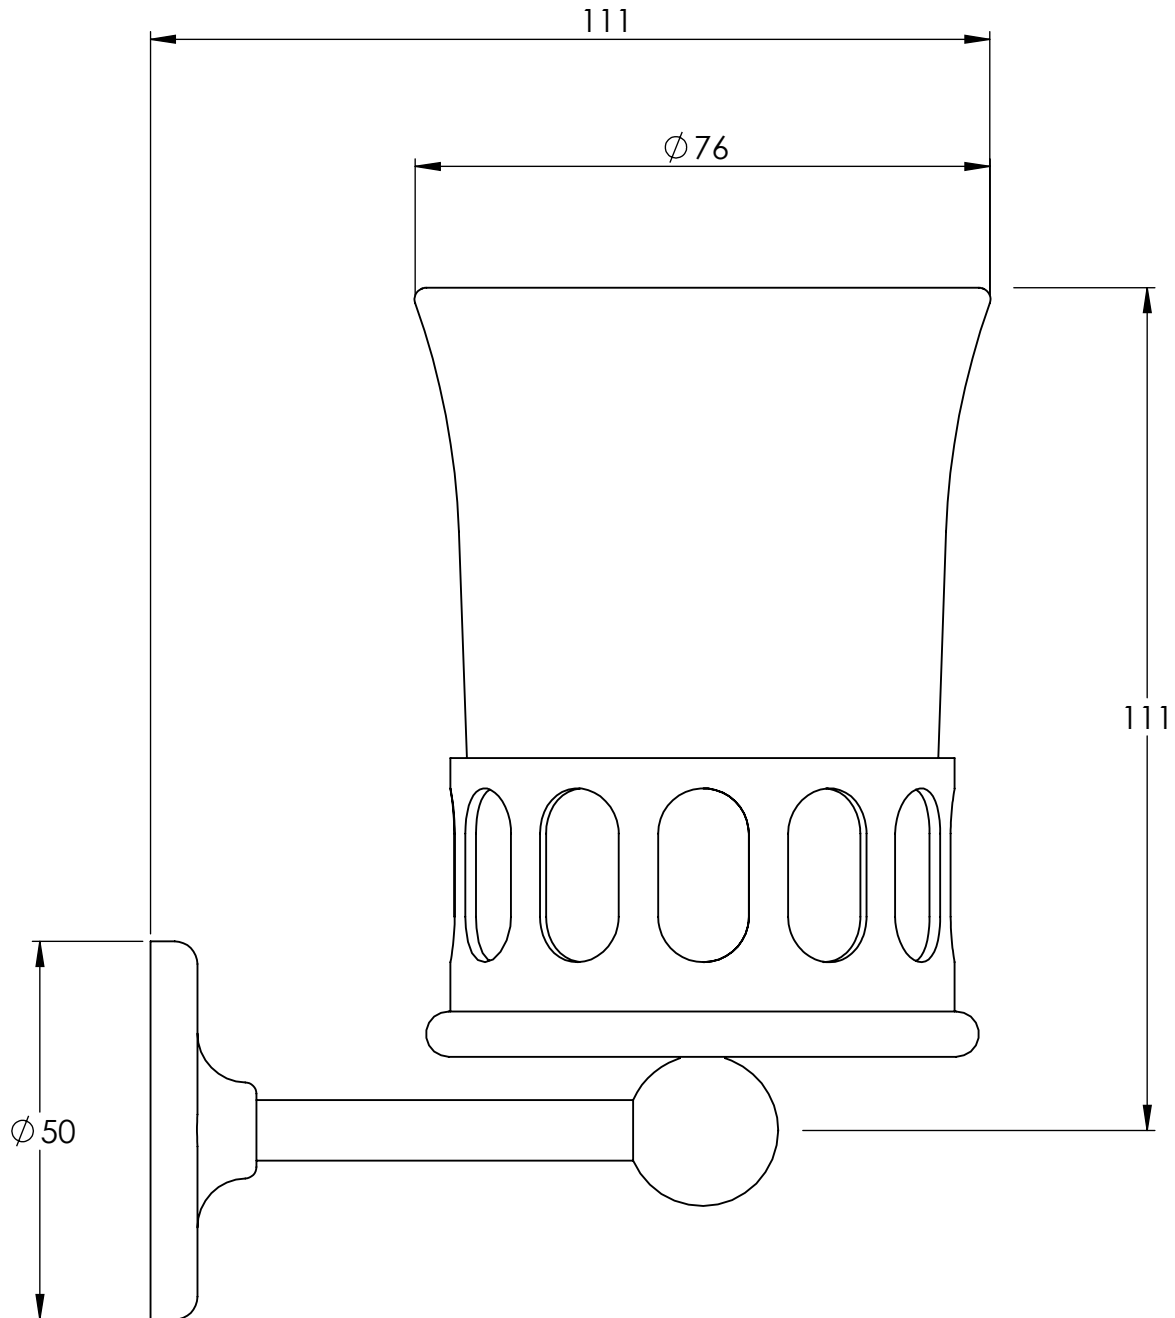

LEFROY BROOKS

IBROC HOUSE ESSEX ROAD
HODDESDON HERTS EN11 0QS UK
T: +44 (0)1992 708 316 F: +44 (0)1992 708 317

LB4502

CLASSIC FINE BONE CHINA MUG & HOLDER

DIMENSIONAL DATA SHEET

DATE: 31/05/2019

REVISION: B

COPYRIGHT © LBIP LTD. ALL RIGHTS RESERVED

DIMENSIONS IN MILLIMETRES

WHILST EVERY EFFORT IS MADE TO ENSURE THE ACCURACY OF THESE DATA SHEETS THEY ARE SUBJECT TO CHANGE WITHOUT NOTICE AS PART OF THE COMPANY'S PRODUCT DEVELOPMENT PROCESS