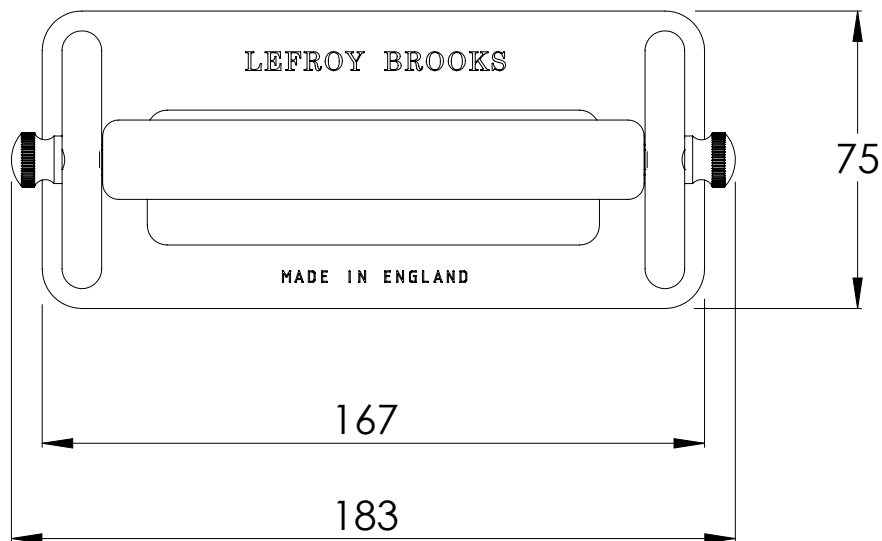

LEFROY BROOKS

IBROC HOUSE ESSEX ROAD
HODDESDON HERTS EN11 0QS UK
T: +44 (0)1992 708 316 F: +44 (0)1992 708 317

LB4500

CLASSIC PAPER HOLDER WITH CERAMIC BAR

DIMENSIONAL DATA SHEET

DATE: 08/05/2019

REVISION: B

DIMENSIONS IN MILLIMETRES