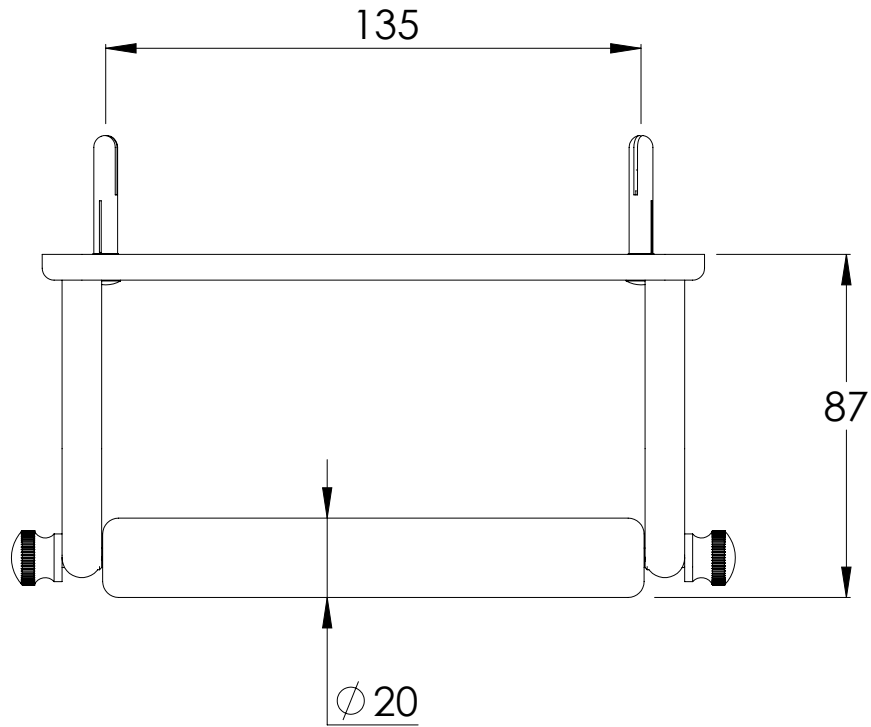

LEFROY BROOKS

IBROC HOUSE ESSEX ROAD
HODDESDON HERTS EN11 0QS UK
T: +44 (0)1992 708 316 F: +44 (0)1992 708 317

LB4500

CLASSIC PAPER HOLDER WITH CERAMIC BAR

DIMENSIONAL DATA SHEET

DATE: 08/05/2019

REVISION: B

DIMENSIONS IN MILLIMETRES