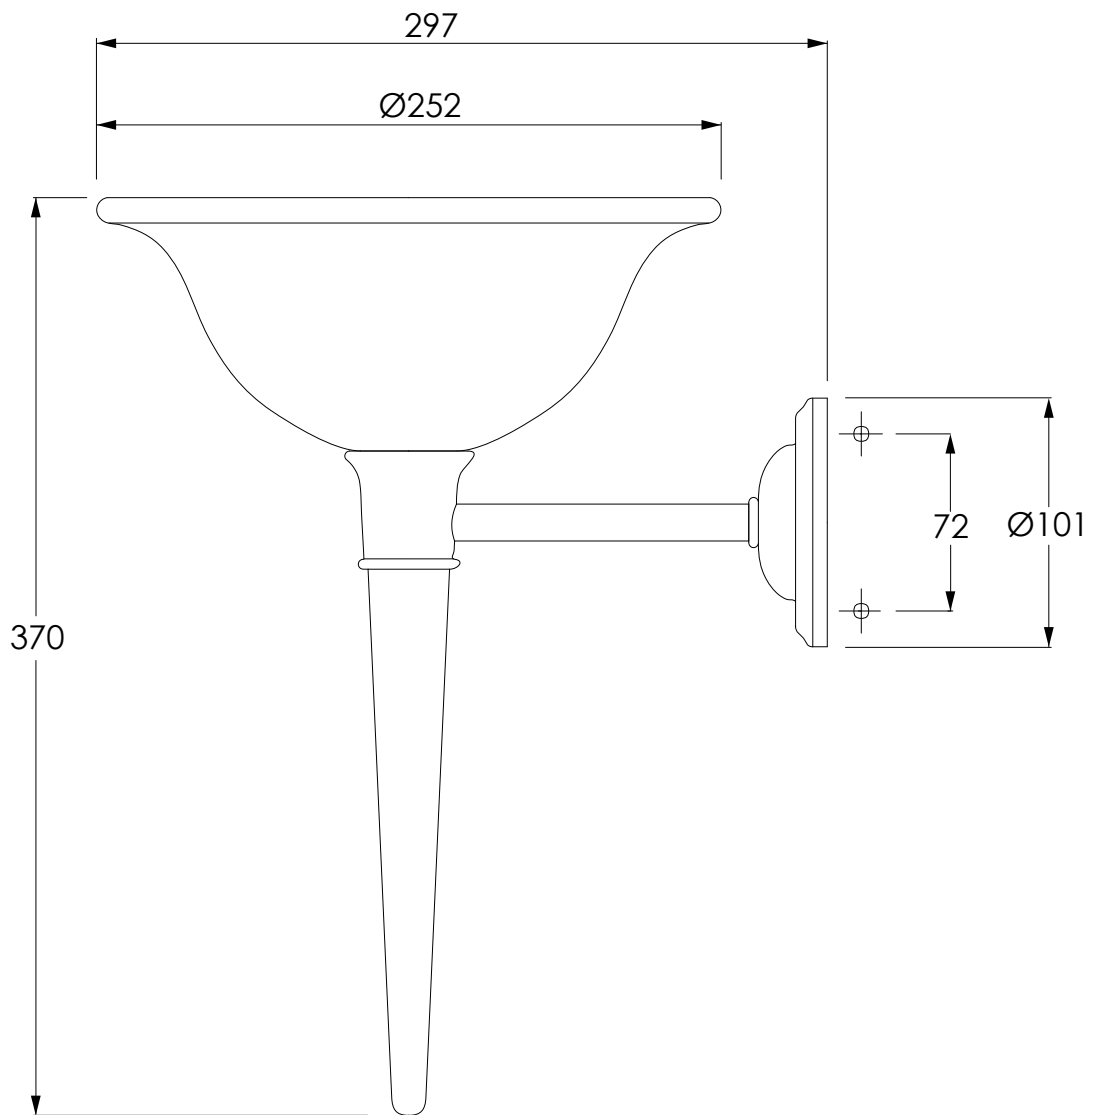

LEFROY BROOKS

IBROC HOUSE ESSEX ROAD
HODDESDON HERTS EN11 OQS UK
T: +44 (0)1992 708 316 F: +44 (0)1992 708 317

LB4018

CLASSIC TORCH WALL LAMP

DIMENSIONAL DATA SHEET

DATE: 13/06/2018

REVISION: A

COPYRIGHT © LBP LTD. ALL RIGHTS RESERVED

DIMENSIONS IN MILLIMETRES

WHILST EVERY EFFORT IS MADE TO ENSURE THE ACCURACY OF THESE DATA SHEETS THEY ARE SUBJECT TO CHANGE WITHOUT NOTICE AS PART OF THE COMPANY'S PRODUCT DEVELOPMENT PROCESS