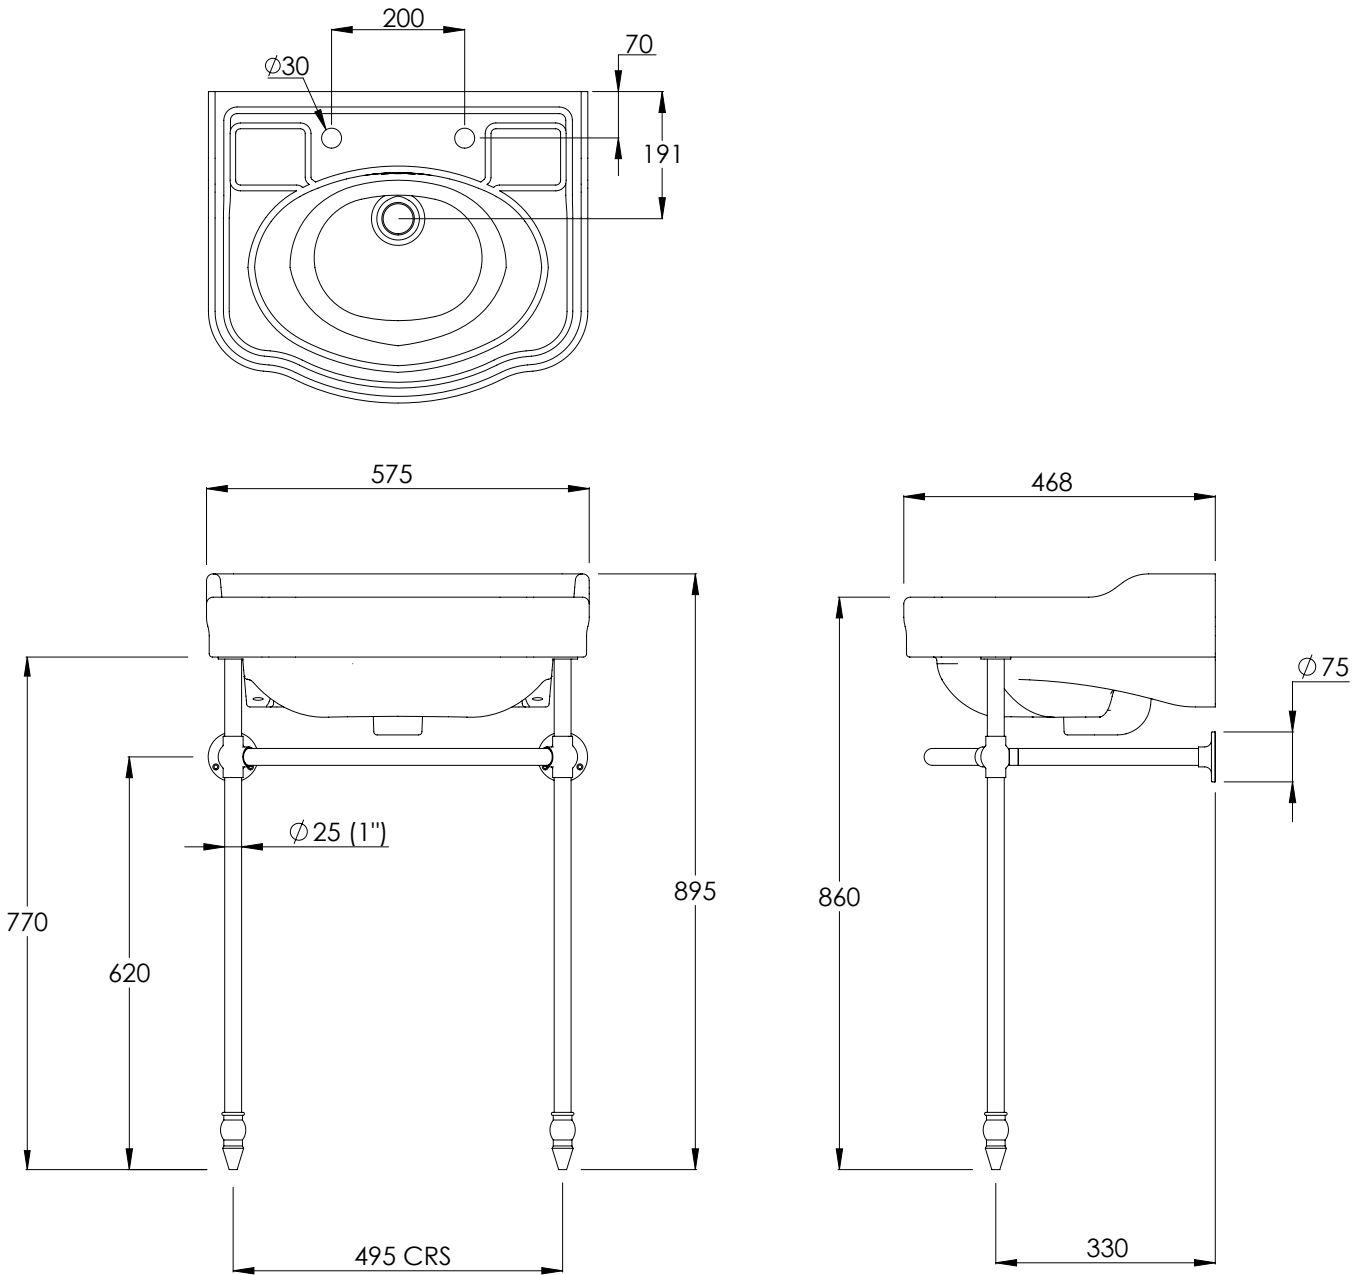

LEFROY BROOKS

IBROC HOUSE ESSEX ROAD
HODDESDON HERTS EN11 0QS UK
T: +44 (0)1992 708 316 F: +44 (0)1992 708 317

LB3226 & LB7722

BALL JOINTED STAND WITH LA CHAPELLE TWO HOLE
NARROW BASIN (57CM)

DIMENSIONAL DATA SHEET

DATE: 10/07/2020

REVISION: A

COPYRIGHT © LBIP LTD. ALL RIGHTS RESERVED

DIMENSIONS IN MILLIMETRES

WHILST EVERY EFFORT IS MADE TO ENSURE THE ACCURACY OF THESE DATA SHEETS THEY ARE SUBJECT TO CHANGE WITHOUT NOTICE AS PART OF THE COMPANY'S PRODUCT DEVELOPMENT PROCESS