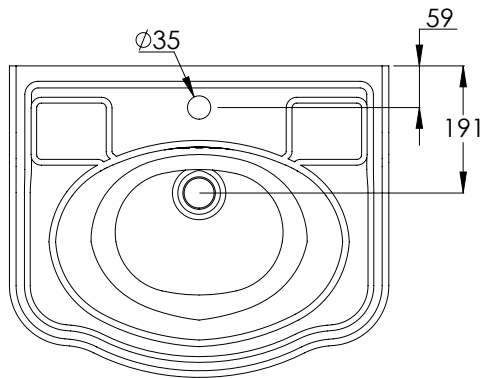

LEFROY BROOKS

IBROC HOUSE ESSEX ROAD
HODDESDON HERTS EN11 0QS UK
T: +44 (0)1992 708 316 F: +44 (0)1992 708 317

LB3226 & LB7721

BALL JOINTED STAND WITH LA CHAPELLE ONE HOLE
NARROW BASIN (57CM)

DIMENSIONAL DATA SHEET

DATE: 10/07/2020

REVISION: A

COPYRIGHT © LBIP LTD. ALL RIGHTS RESERVED

DIMENSIONS IN MILLIMETRES

WHILST EVERY EFFORT IS MADE TO ENSURE THE ACCURACY OF THESE DATA SHEETS THEY ARE SUBJECT TO CHANGE WITHOUT NOTICE AS PART OF THE COMPANY'S PRODUCT DEVELOPMENT PROCESS