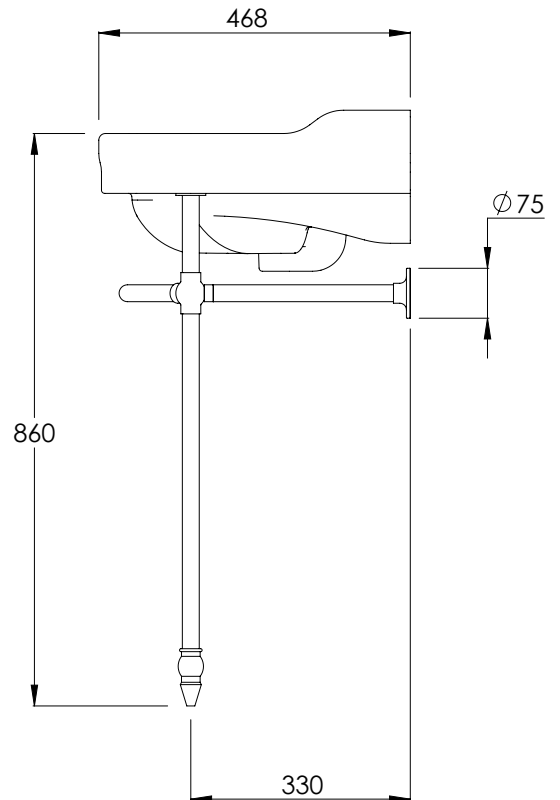

LEFROY BROOKS

IBROC HOUSE ESSEX ROAD
HODDESDON HERTS EN11 0QS UK
T: +44 (0)1992 708 316 F: +44 (0)1992 708 317

LB3226 & LB7721

BALL JOINTED STAND WITH LA CHAPELLE ONE HOLE
NARROW BASIN (57CM)

DIMENSIONAL DATA SHEET

DATE: 10/07/2020

REVISION: A

COPYRIGHT © LBIP LTD. ALL RIGHTS RESERVED

DIMENSIONS IN MILLIMETRES

WHILST EVERY EFFORT IS MADE TO ENSURE THE ACCURACY OF THESE DATA SHEETS THEY ARE SUBJECT TO CHANGE WITHOUT NOTICE AS PART OF THE COMPANY'S PRODUCT DEVELOPMENT PROCESS