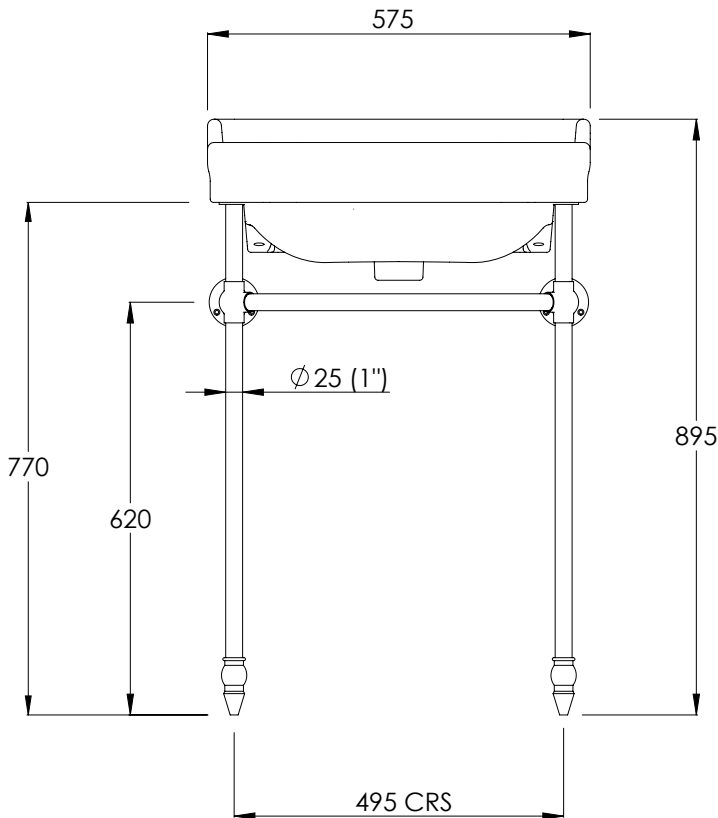

LEFROY BROOKS

IBROC HOUSE ESSEX ROAD
HODDESDON HERTS EN11 0QS UK
T: +44 (0)1992 708 316 F: +44 (0)1992 708 317

LB3226 & LB7721

BALL JOINTED STAND WITH LA CHAPELLE ONE HOLE
NARROW BASIN (57CM)

DIMENSIONAL DATA SHEET

DATE: 10/07/2020

REVISION: A

COPYRIGHT © LBIP LTD. ALL RIGHTS RESERVED

DIMENSIONS IN MILLIMETRES

WHILST EVERY EFFORT IS MADE TO ENSURE THE ACCURACY OF THESE DATA SHEETS THEY ARE SUBJECT TO CHANGE WITHOUT NOTICE AS PART OF THE COMPANY'S PRODUCT DEVELOPMENT PROCESS