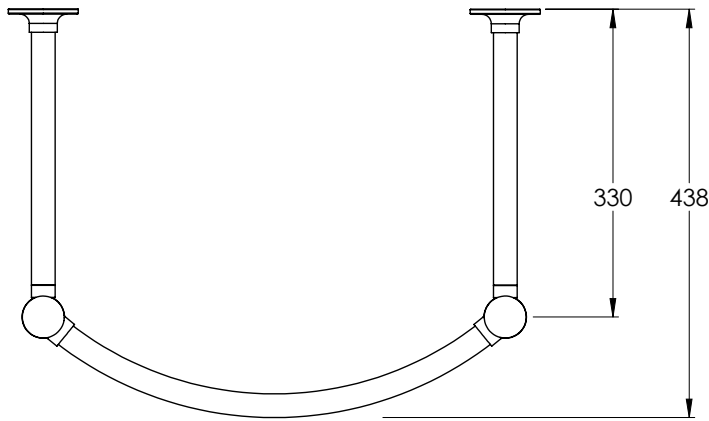

LEFROY BROOKS

IBROC HOUSE ESSEX ROAD
HODDESDON HERTS EN11 0QS UK
T: +44 (0)1992 708 316 F: +44 (0)1992 708 317

LB3226

BALL JOINTED STAND FOR LA CHAPELLE NARROW
BASIN (57CM)

DIMENSIONAL DATA SHEET

DATE: 16/08/18

REVISION: A

COPYRIGHT © LBIP LTD. ALL RIGHTS RESERVED

DIMENSIONS IN MILLIMETRES

WHILST EVERY EFFORT IS MADE TO ENSURE THE ACCURACY OF THESE DATA SHEETS THEY ARE SUBJECT TO CHANGE WITHOUT NOTICE AS PART OF THE COMPANY'S PRODUCT DEVELOPMENT PROCESS