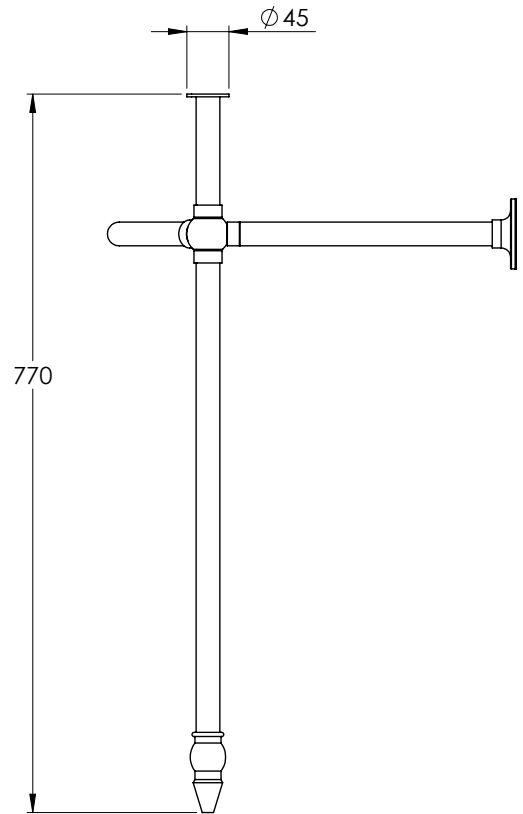

LEFROY BROOKS

IBROC HOUSE ESSEX ROAD
HODDESDON HERTS EN11 0QS UK
T: +44 (0)1992 708 316 F: +44 (0)1992 708 317

LB3226

BALL JOINTED STAND FOR LA CHAPELLE NARROW
BASIN (57CM)

DIMENSIONAL DATA SHEET

DATE: 16/08/18

REVISION: A

COPYRIGHT © LBIP LTD. ALL RIGHTS RESERVED

DIMENSIONS IN MILLIMETRES

WHILST EVERY EFFORT IS MADE TO ENSURE THE ACCURACY OF THESE DATA SHEETS THEY ARE SUBJECT TO CHANGE WITHOUT NOTICE AS PART OF THE COMPANY'S PRODUCT DEVELOPMENT PROCESS