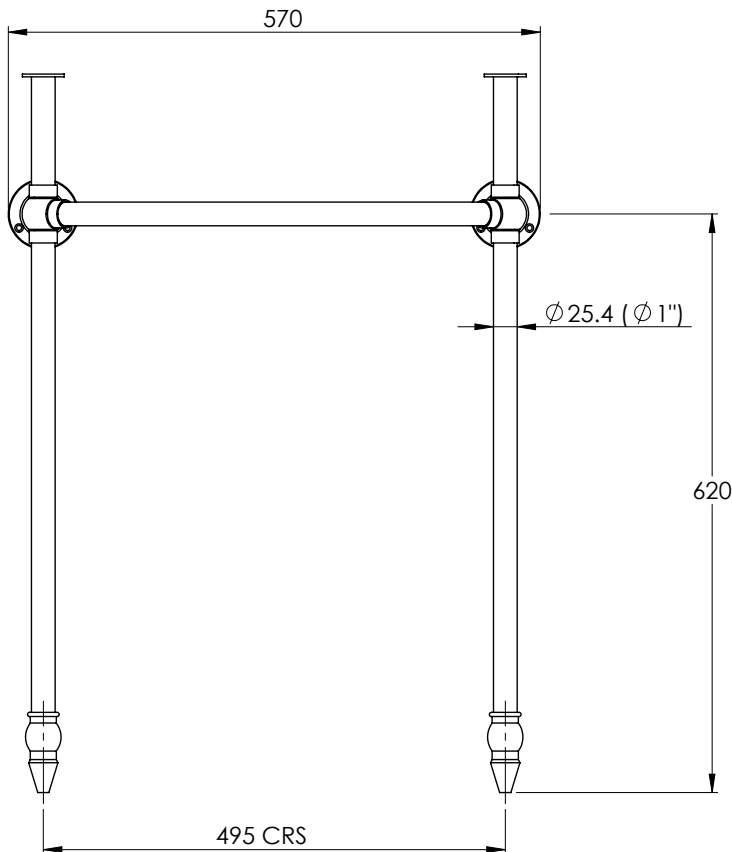

LEFROY BROOKS

IBROC HOUSE ESSEX ROAD
HODDESDON HERTS EN11 0QS UK
T: +44 (0)1992 708 316 F: +44 (0)1992 708 317

LB3226

BALL JOINTED STAND FOR LA CHAPELLE NARROW
BASIN (57CM)

DIMENSIONAL DATA SHEET

DATE: 16/08/18

REVISION: A

COPYRIGHT © LBIP LTD. ALL RIGHTS RESERVED

DIMENSIONS IN MILLIMETRES

WHILST EVERY EFFORT IS MADE TO ENSURE THE ACCURACY OF THESE DATA SHEETS THEY ARE SUBJECT TO CHANGE WITHOUT NOTICE AS PART OF THE COMPANY'S PRODUCT DEVELOPMENT PROCESS