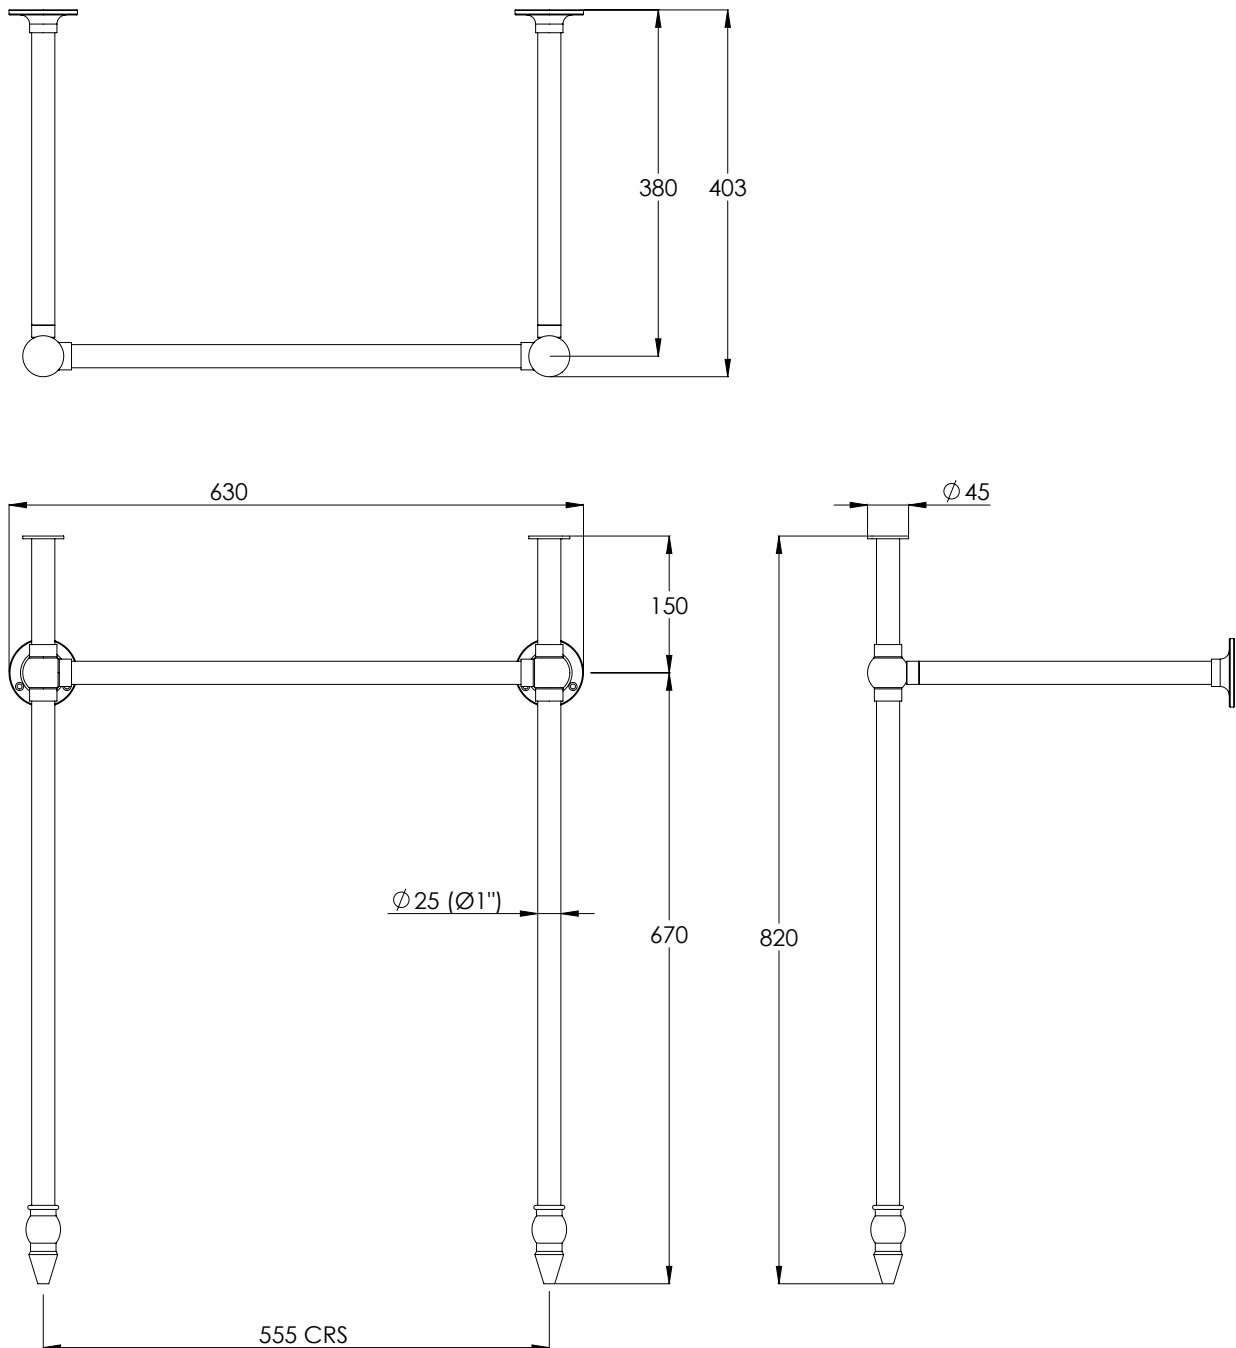

LEFROY BROOKS

IBROC HOUSE ESSEX ROAD
HODDESDON HERTS EN11 0QS UK
T: +44 (0)1992 708 316 F: +44 (0)1992 708 317

LB3225

BALL JOINTED STAND FOR CHARTERHOUSE BASIN
(61CM)

DIMENSIONAL DATA SHEET

DATE: 06/04/22

REVISION: B

COPYRIGHT © LBIP LTD. ALL RIGHTS RESERVED

DIMENSIONS IN MILLIMETRES

WHILST EVERY EFFORT IS MADE TO ENSURE THE ACCURACY OF THESE DATA SHEETS THEY ARE SUBJECT TO CHANGE WITHOUT NOTICE AS PART OF THE COMPANY'S PRODUCT DEVELOPMENT PROCESS