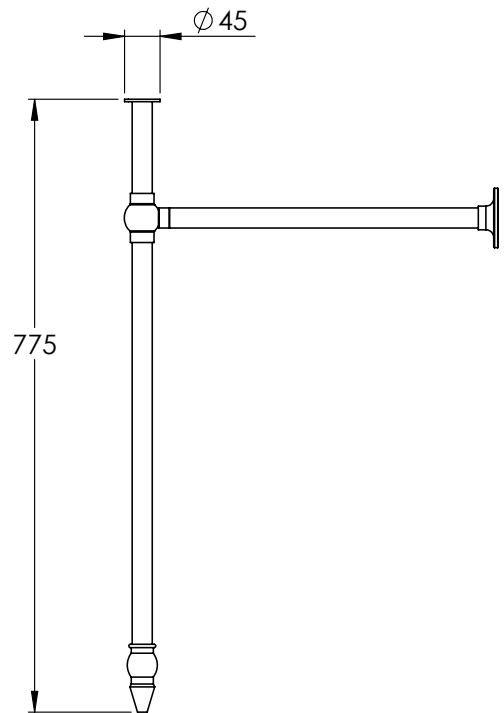

# LB3224

BALL JOINTED STAND FOR METROPOLE BASIN  
(62CM)

## DIMENSIONAL DATA SHEET

DATE: 16/08/18

REVISION: A

COPYRIGHT © LBIP LTD. ALL RIGHTS RESERVED

DIMENSIONS IN MILLIMETRES

WHILST EVERY EFFORT IS MADE TO ENSURE THE ACCURACY OF THESE DATA SHEETS THEY ARE SUBJECT TO CHANGE WITHOUT NOTICE AS PART OF THE COMPANY'S PRODUCT DEVELOPMENT PROCESS