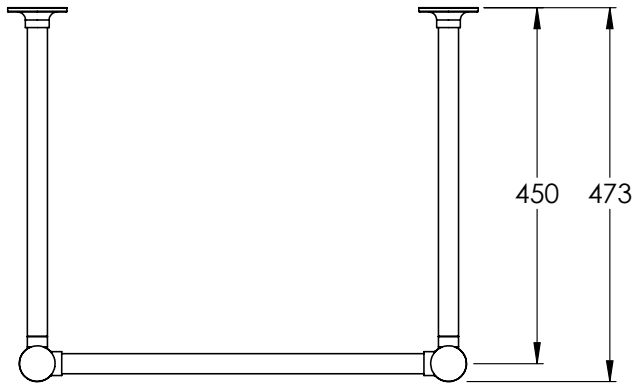

# LB3224

BALL JOINTED STAND FOR METROPOLE BASIN  
(62CM)

## DIMENSIONAL DATA SHEET

DATE: 16/08/18

REVISION: A

COPYRIGHT © LBIP LTD. ALL RIGHTS RESERVED

DIMENSIONS IN MILLIMETRES

WHILST EVERY EFFORT IS MADE TO ENSURE THE ACCURACY OF THESE DATA SHEETS THEY ARE SUBJECT TO CHANGE WITHOUT NOTICE AS PART OF THE COMPANY'S PRODUCT DEVELOPMENT PROCESS