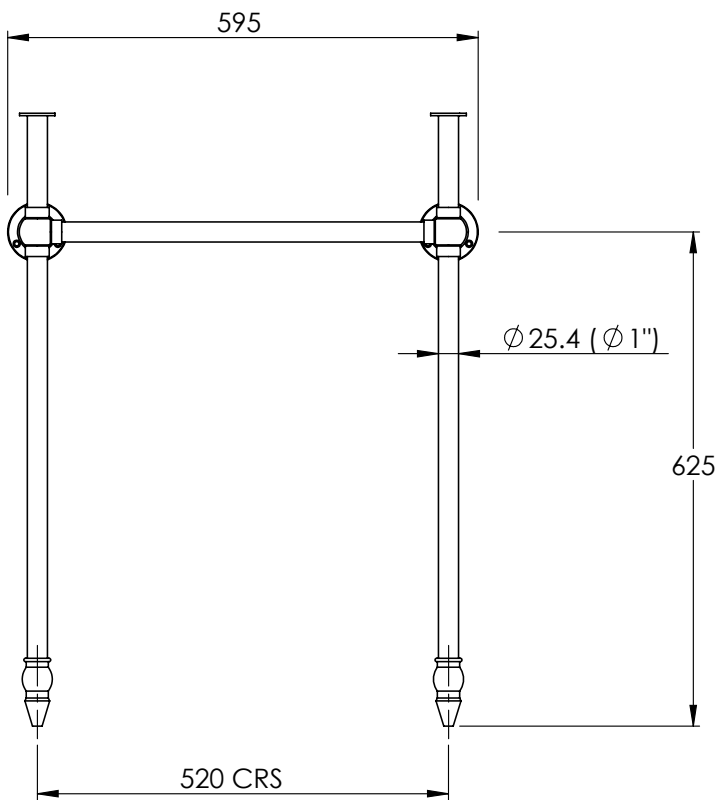

# LB3224

BALL JOINTED STAND FOR METROPOLE BASIN  
(62CM)

## DIMENSIONAL DATA SHEET

DATE: 16/08/18

REVISION: A

COPYRIGHT © LBIP LTD. ALL RIGHTS RESERVED

DIMENSIONS IN MILLIMETRES

WHILST EVERY EFFORT IS MADE TO ENSURE THE ACCURACY OF THESE DATA SHEETS THEY ARE SUBJECT TO CHANGE WITHOUT NOTICE AS PART OF THE COMPANY'S PRODUCT DEVELOPMENT PROCESS