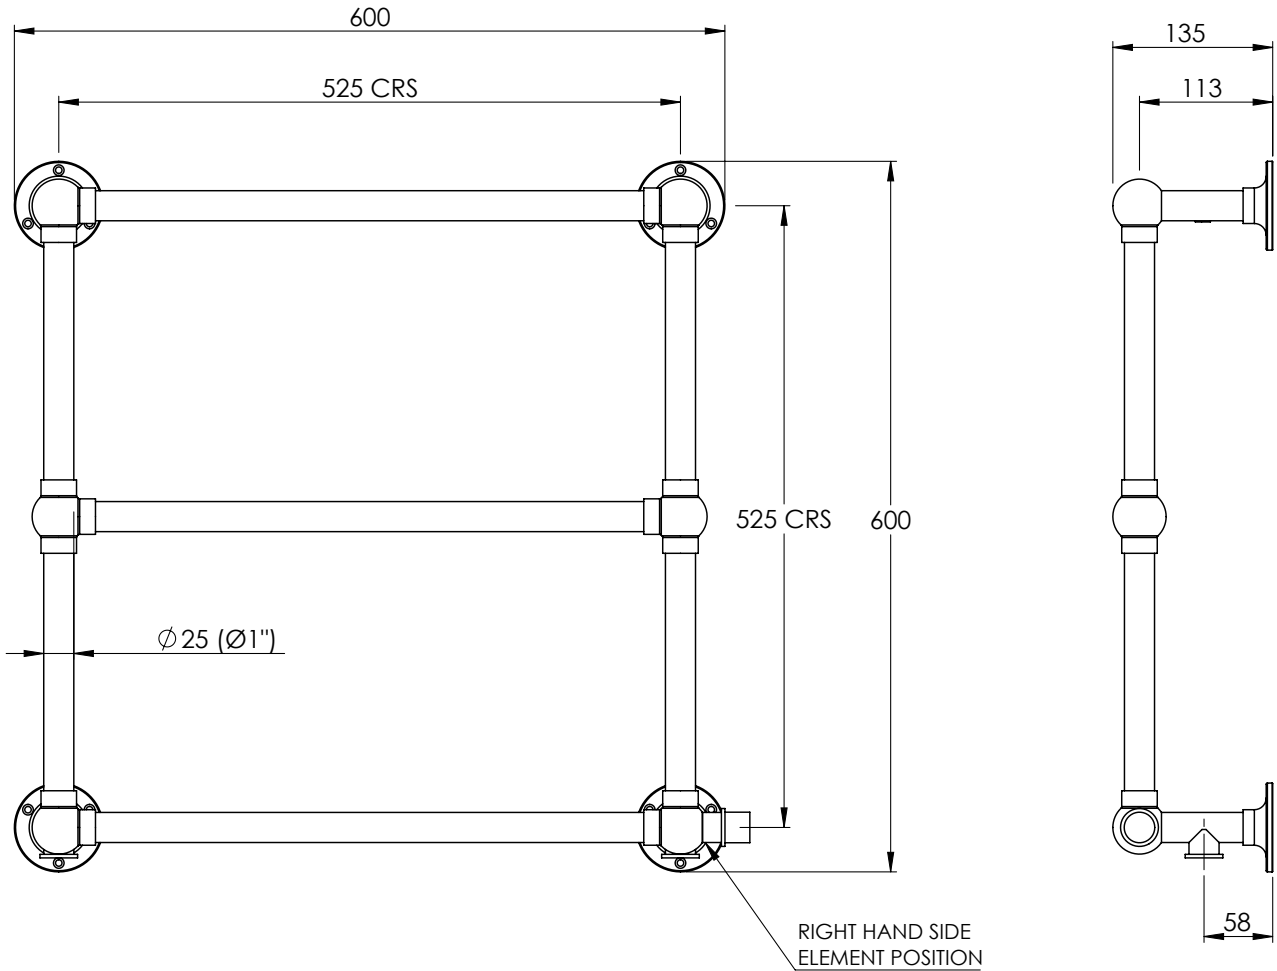

LEFROY BROOKS

IBROC HOUSE ESSEX ROAD
HODDESDON HERTS EN11 0QS UK
T: +44 (0)1992 708 316 F: +44 (0)1992 708 317

LB3208DF

CLASSIC 3 BAR WALL MOUNTED TOWEL WARMER
- DUAL FUEL

DIMENSIONAL DATA SHEET

DATE: 25/09/20

REVISION: A

COPYRIGHT © LBIP LTD. ALL RIGHTS RESERVED

TEST PRESSURE:	6 BAR
MAX WORKING PRESSURE:	3 BAR
CONNECTIONS:	1/2" BSP
BTU/HR @ DELTA 60:	504
WATTAGE (W):	148
ELECTRIC ELEMENT (W):	75W
ELECTRICAL ELEMENT IP RATING	IPX5

THIS LEFROY BROOKS RAIL IS SUITABLE FOR BOTH OPEN AND CLOSED CIRCUITS

DIMENSIONS IN MILLIMETRES

LEFROY BROOKS

IBROC HOUSE ESSEX ROAD
HODDESDON HERTS EN11 0QS UK
T: +44 (0)1992 708 316 F: +44 (0)1992 708 317

ELECTRIC KIT

DIMENSIONAL DATA SHEET

DATE: 08/11/2018

REVISION: A

COPYRIGHT © LBIP LTD. ALL RIGHTS RESERVED

THIS LEFROY BROOKS RAIL IS SUITABLE FOR CLOSED CIRCUITS ONLY.

DIMENSIONS IN MILLIMETRES