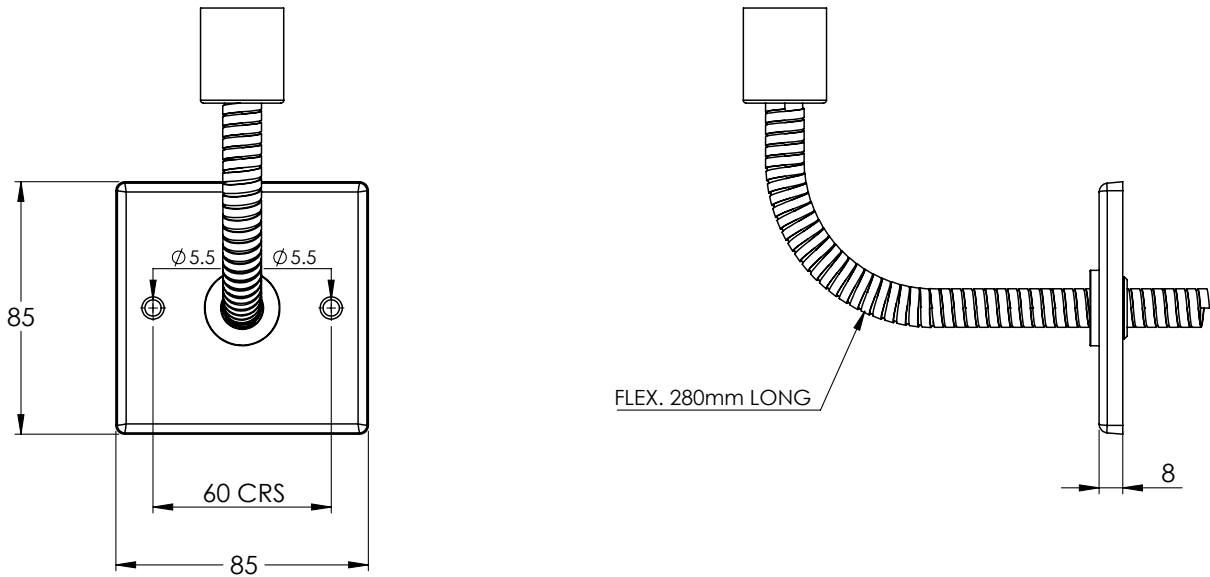

REVISION: A

COPYRIGHT © LBIP LTD. ALL RIGHTS RESERVED

TEST PRESSURE:	6 BAR
MAX WORKING PRESSURE:	3 BAR
CONNECTIONS:	1/2" BSP
BTU/HR @ DELTA 60:	504
WATTAGE (W):	148
ELECTRIC ELEMENT (W):	75W
ELECTRICAL ELEMENT IP RATING	IPX5

THIS LEFROY BROOKS RAIL IS SUITABLE FOR BOTH OPEN AND CLOSED CIRCUITS

DIMENSIONS IN MILLIMETRES

LEFROY BROOKS

IBROC HOUSE ESSEX ROAD
HODDESDON HERTS EN11 0QS UK
T: +44 (0)1992 708 316 F: +44 (0)1992 708 317

ELECTRIC KIT

DIMENSIONAL DATA SHEET

DATE: 08/11/2018

REVISION: A

COPYRIGHT © LBIP LTD. ALL RIGHTS RESERVED

THIS LEFROY BROOKS RAIL IS SUITABLE FOR CLOSED CIRCUITS ONLY.

DIMENSIONS IN MILLIMETRES