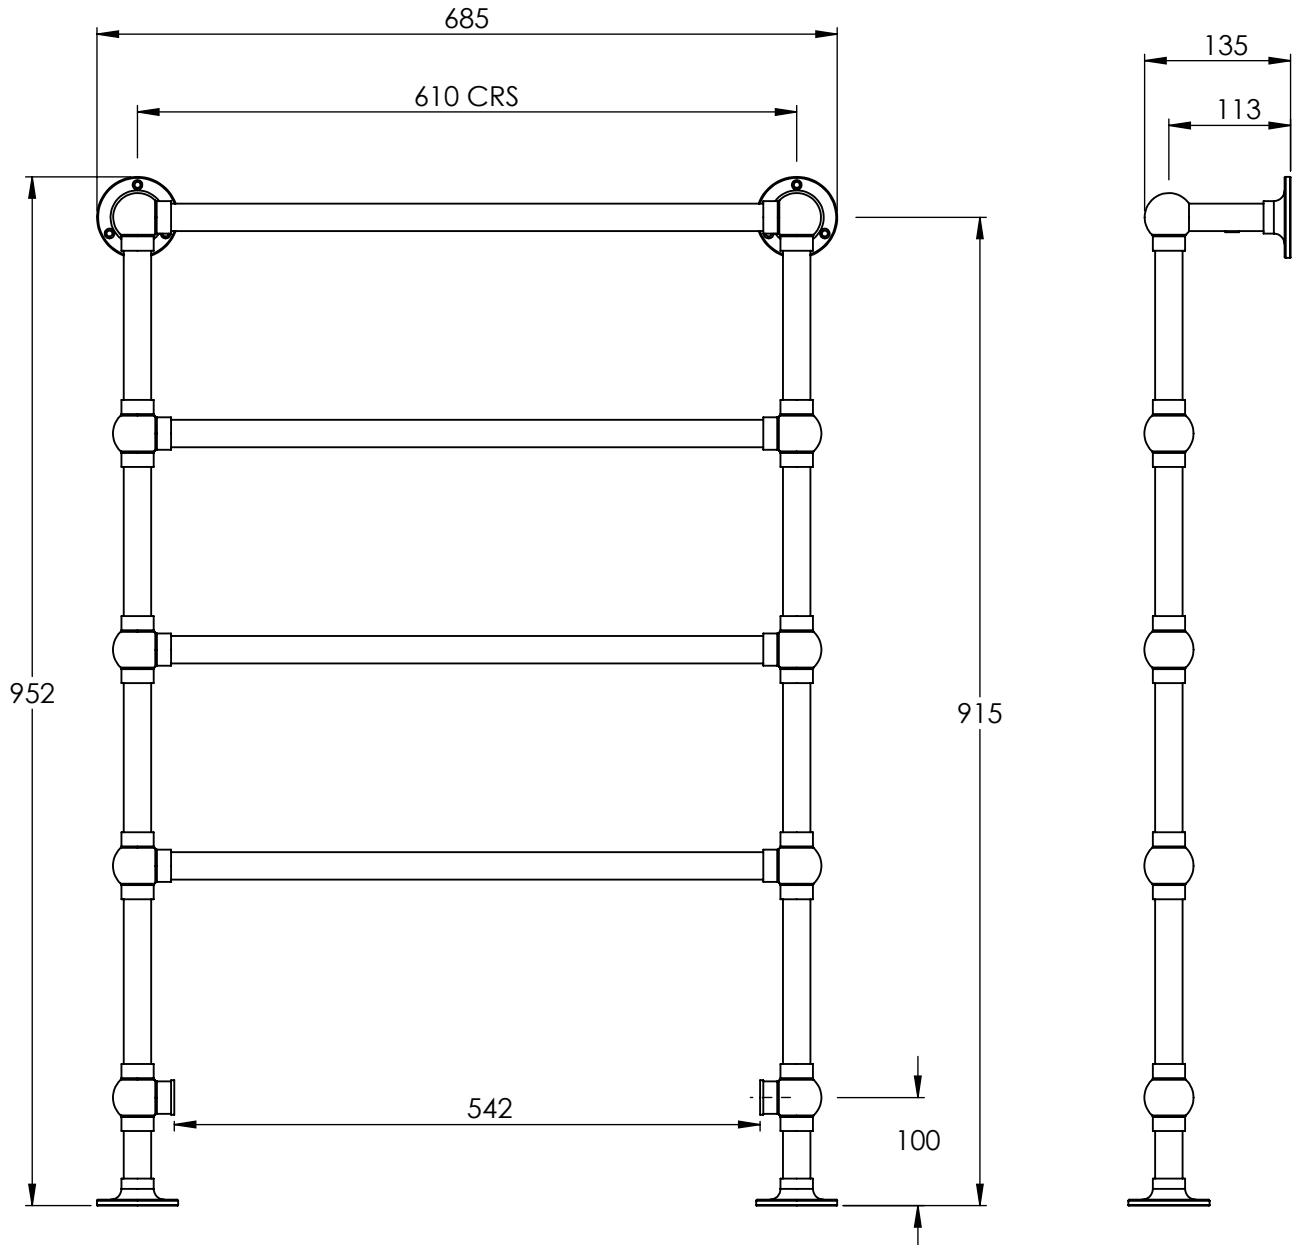

### DIMENSIONAL DATA SHEET

DATE: 25/05/2018

REVISION: A

COPYRIGHT © LBP LTD. ALL RIGHTS RESERVED

TEST PRESSURE:	6 BAR
MAX WORKING PRESSURE:	3 BAR
CONNECTIONS:	1/2" BSP
BTU/HR @ DELTA 60:	763
WATTAGE ( W ):	224

THIS LEFROY BROOKS RAIL IS SUITABLE FOR BOTH OPEN AND CLOSED CIRCUITS

DIMENSIONS IN MILLIMETRES