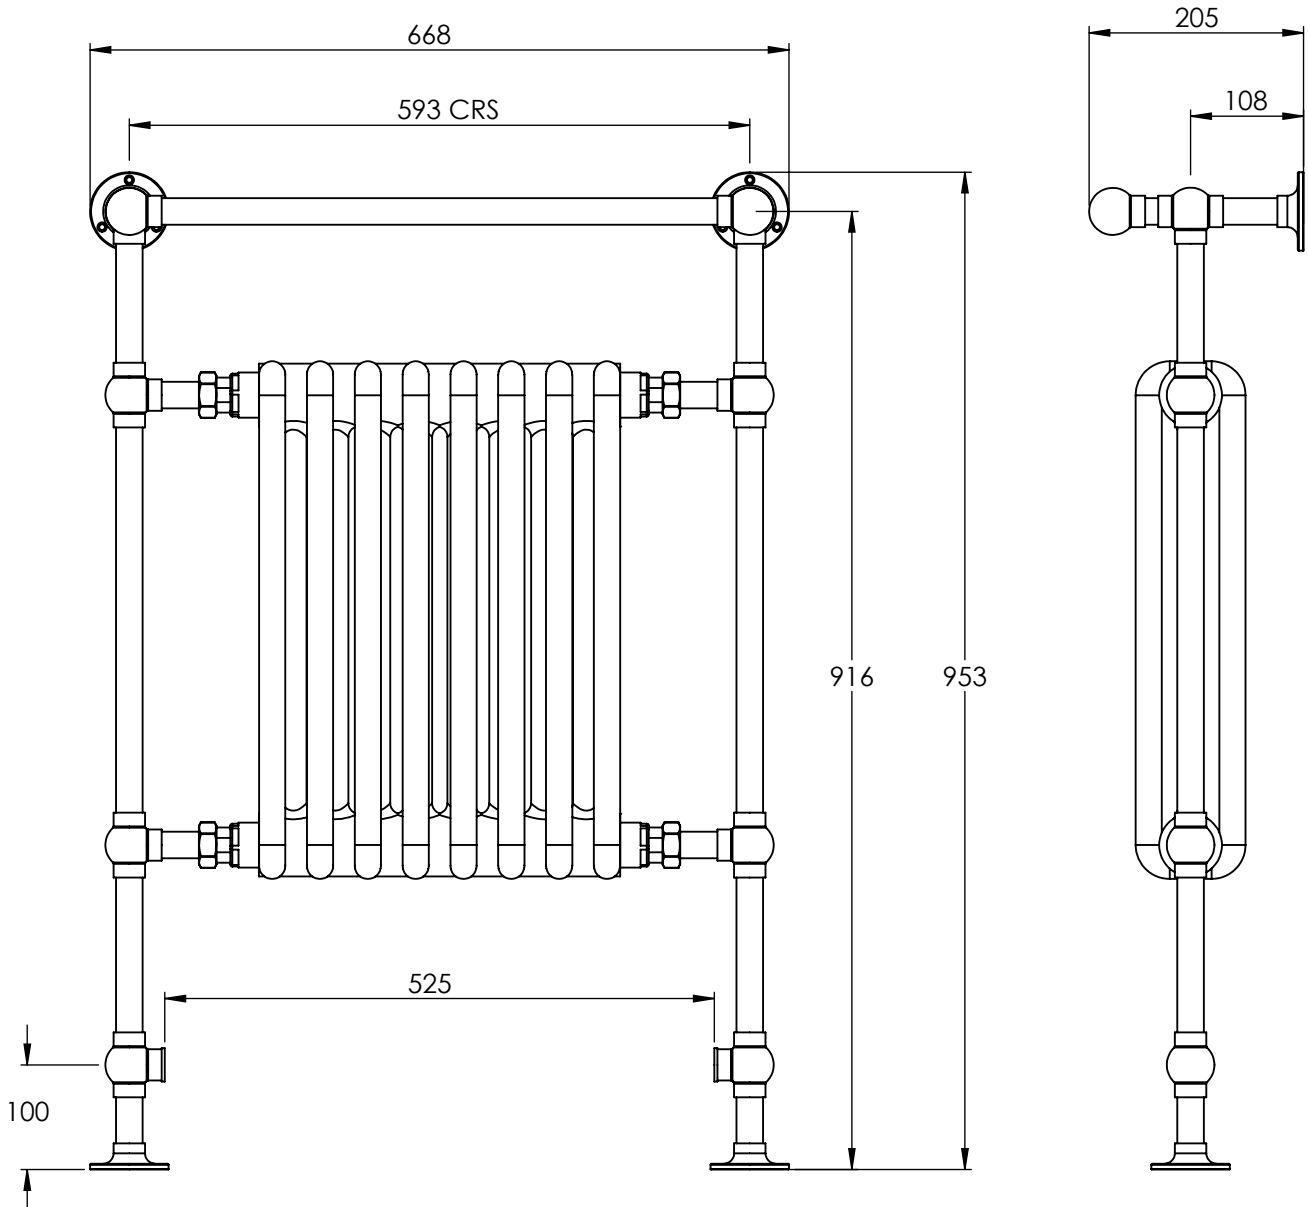

LEFROY BROOKS

IBROC HOUSE ESSEX ROAD
HODDESDON HERTS EN11 0QS UK
T: +44 (0)1992 708 316 F: +44 (0)1992 708 317

LB3202

CLASSIC TOWEL WARMER WITH STAINLESS STEEL RADIATOR -
HYDRONIC

DIMENSIONAL DATA SHEET

DATE: 25/05/2018

REVISION: A

COPYRIGHT © LBP LTD. ALL RIGHTS RESERVED

TEST PRESSURE:	6 BAR
MAX WORKING PRESSURE:	3 BAR
CONNECTIONS:	1/2" BSP
BTU/HR @ DELTA 60:	2174
WATTAGE (W):	637

THIS LEFROY BROOKS RAIL IS SUITABLE FOR CLOSED CIRCUITS ONLY

DIMENSIONS IN MILLIMETRES