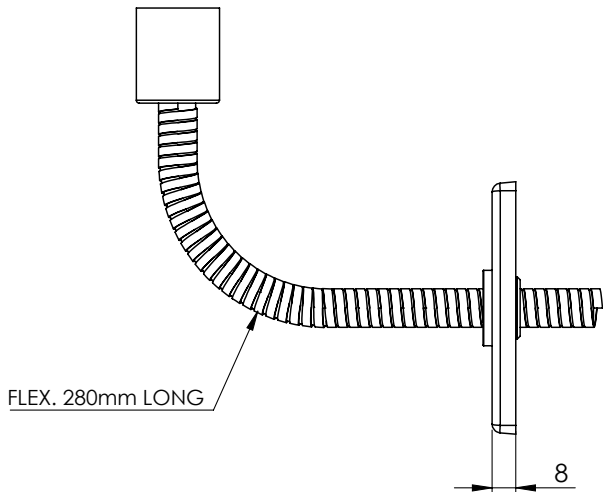

DATE: 06/11/2018

REVISION: A

TEST PRESSURE: 6 BAR

ELECTRIC ELEMENT (W): 250

ELECTRICAL ELEMENT IP RATING IPX5

DIMENSIONS IN MILLIMETRES

LEFROY BROOKS

IBROC HOUSE ESSEX ROAD
HODDESDON HERTS EN11 0QS UK
T: +44 (0)1992 708 316 F: +44 (0)1992 708 317

LB3202SE

ELECTRIC KIT

DIMENSIONAL DATA SHEET

DATE: 06/11/2018

REVISION: A

COPYRIGHT © LBIP LTD. ALL RIGHTS RESERVED

THIS LEFROY BROOKS RAIL IS SUITABLE FOR CLOSED CIRCUITS ONLY.

DIMENSIONS IN MILLIMETRES