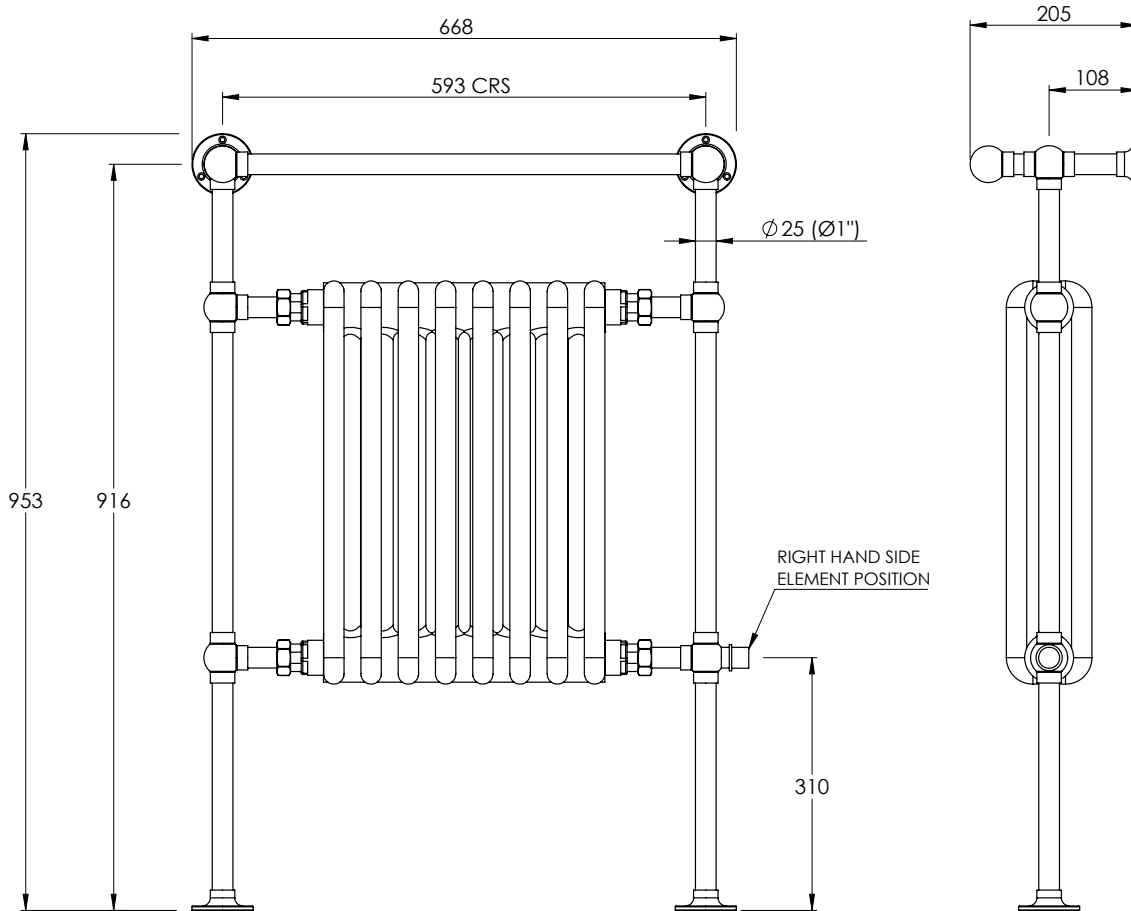

LEFROY BROOKS

IBROC HOUSE ESSEX ROAD
HODDESDON HERTS EN11 0QS UK
T: +44 (0)1992 708 316 F: +44 (0)1992 708 317

LB3202SE

CLASSIC FLOOR STANDING TOWEL WARMER
WITH RADIATOR - SEALED ELECTRIC

DIMENSIONAL DATA SHEET

DATE: 06/11/2018

REVISION: A

TEST PRESSURE: 6 BAR

ELECTRIC ELEMENT (W): 250

ELECTRICAL ELEMENT IP RATING IPX5

DIMENSIONS IN MILLIMETRES

LEFROY BROOKS

IBROC HOUSE ESSEX ROAD
HODDESDON HERTS EN11 0QS UK
T: +44 (0)1992 708 316 F: +44 (0)1992 708 317

LB3202SE

ELECTRIC KIT

DIMENSIONAL DATA SHEET

DATE: 06/11/2018

REVISION: A

COPYRIGHT © LBIP LTD. ALL RIGHTS RESERVED

THIS LEFROY BROOKS RAIL IS SUITABLE FOR CLOSED CIRCUITS ONLY.

DIMENSIONS IN MILLIMETRES