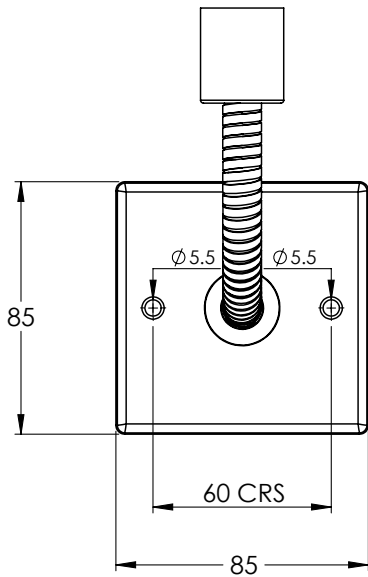

DATE: 06/11/2018

REVISION: A

TEST PRESSURE: 6 BAR

ELECTRIC ELEMENT (W): 250

ELECTRICAL ELEMENT IP RATING IPX5

DIMENSIONS IN MILLIMETRES

LEFROY BROOKS

IBROC HOUSE ESSEX ROAD
HODDESDON HERTS EN11 0QS UK
T: +44 (0)1992 708 316 F: +44 (0)1992 708 317

LB3202SE

ELECTRIC KIT

DIMENSIONAL DATA SHEET

DATE: 06/11/2018

REVISION: A

COPYRIGHT © LBIP LTD. ALL RIGHTS RESERVED

THIS LEFROY BROOKS RAIL IS SUITABLE FOR CLOSED CIRCUITS ONLY.

DIMENSIONS IN MILLIMETRES