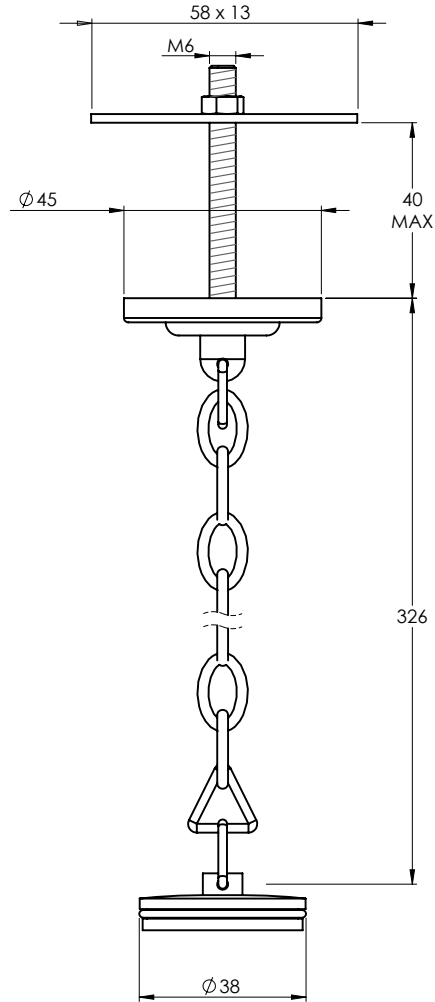

# LB2140

CENTRE HOLE COVER KIT & BASIN WASTE KIT

## DIMENSIONAL DATA SHEET

DATE: 21/06/2019

REVISION: C

DIMENSIONS IN MILLIMETRES