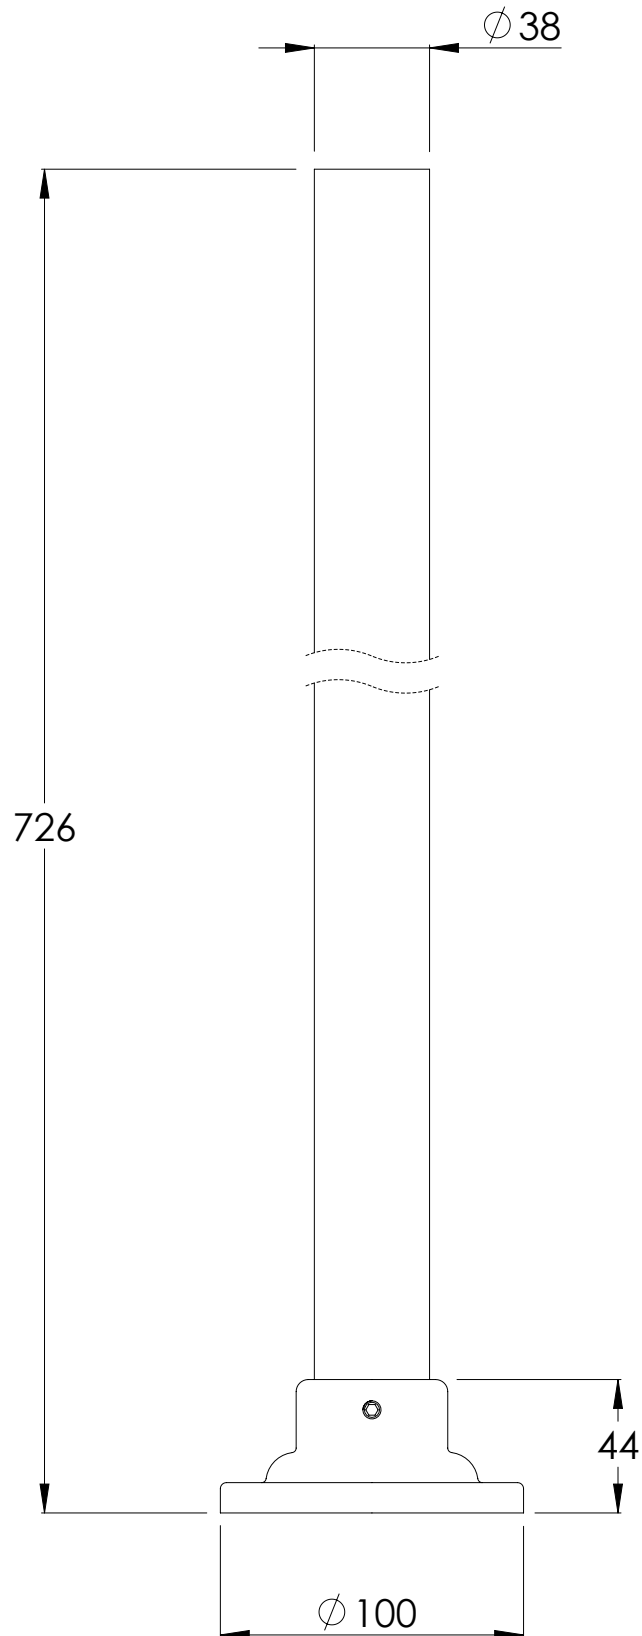

LEFROY BROOKS

IBROC HOUSE ESSEX ROAD
HODDESDON HERTS EN11 0QS UK
T: +44 (0)1992 708 316 F: +44 (0)1992 708 317

LB2120

BATH STANDPIPE FOR RIM MOUNTED BATH SHOWER MIXER

DIMENSIONAL DATA SHEET

DATE: 04/06/2019

REVISION: B

COPYRIGHT © LBIP LTD. ALL RIGHTS RESERVED

DIMENSIONS IN MILLIMETRES

WHILST EVERY EFFORT IS MADE TO ENSURE THE ACCURACY OF THESE DATA SHEETS THEY ARE SUBJECT TO CHANGE WITHOUT NOTICE AS PART OF THE COMPANY'S PRODUCT DEVELOPMENT PROCESS