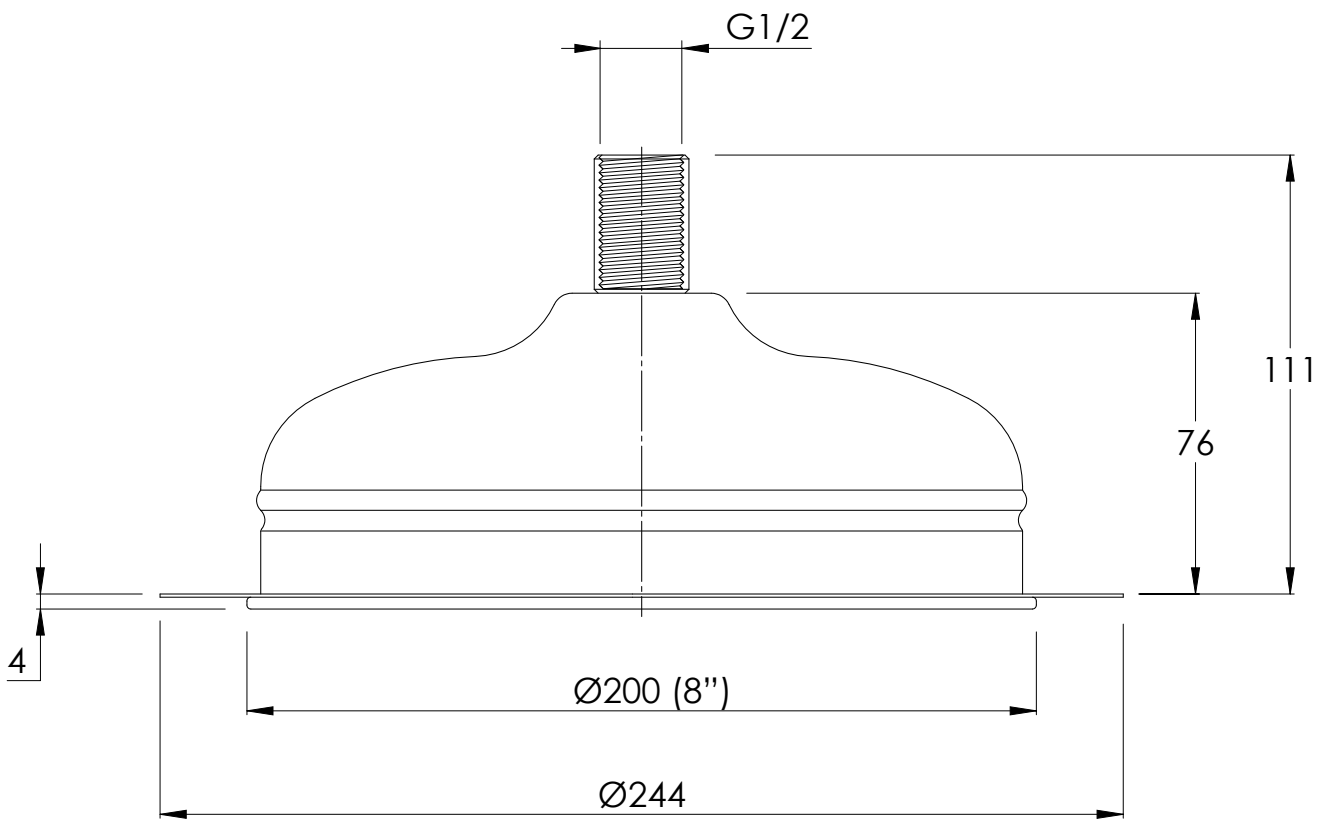

LEFROY BROOKS

IBROC HOUSE ESSEX ROAD
HODDESDON HERTS EN11 0QS UK
T: +44 (0)1992 708 316 F: +44 (0)1992 708 317

LB2111

GENERIC CONCEALED 8" CEILING ROSE

DIMENSIONAL DATA SHEET

DATE: 11/01/21

REVISION: A

COPYRIGHT © LBIP LTD. ALL RIGHTS RESERVED

DIMENSIONS IN MILLIMETRES

WHILST EVERY EFFORT IS MADE TO ENSURE THE ACCURACY OF THESE DATA SHEETS THEY ARE SUBJECT TO CHANGE WITHOUT NOTICE AS PART OF THE COMPANY'S PRODUCT DEVELOPMENT PROCESS