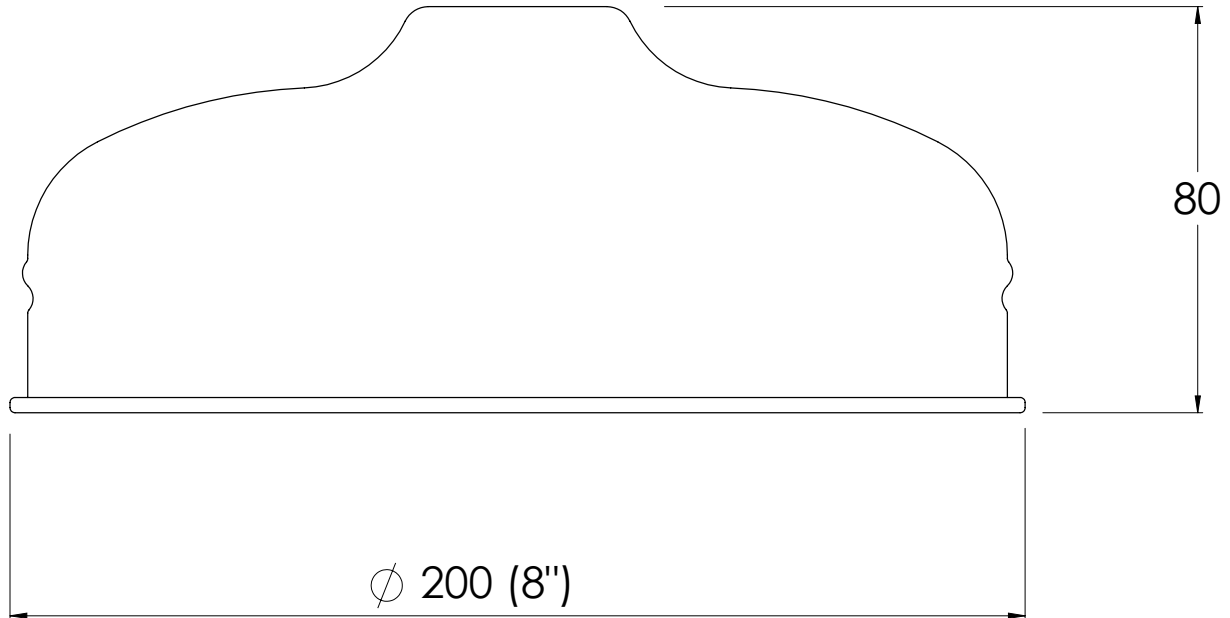

**LEFROY BROOKS**

IBROC HOUSE ESSEX ROAD  
HODDESDON HERTS EN11 0QS UK  
T: +44 (0)1992 708 316 F: +44 (0)1992 708 317

**LB2107**

8" APRON SHOWER ROSE

DIMENSIONAL DATA SHEET

DATE: 20/11/2018

REVISION: A

COPYRIGHT © LBIP LTD. ALL RIGHTS RESERVED

DIMENSIONS IN MILLIMETRES

WHILST EVERY EFFORT IS MADE TO ENSURE THE ACCURACY OF THESE DATA SHEETS THEY ARE SUBJECT TO CHANGE WITHOUT NOTICE AS PART OF THE COMPANY'S PRODUCT DEVELOPMENT PROCESS