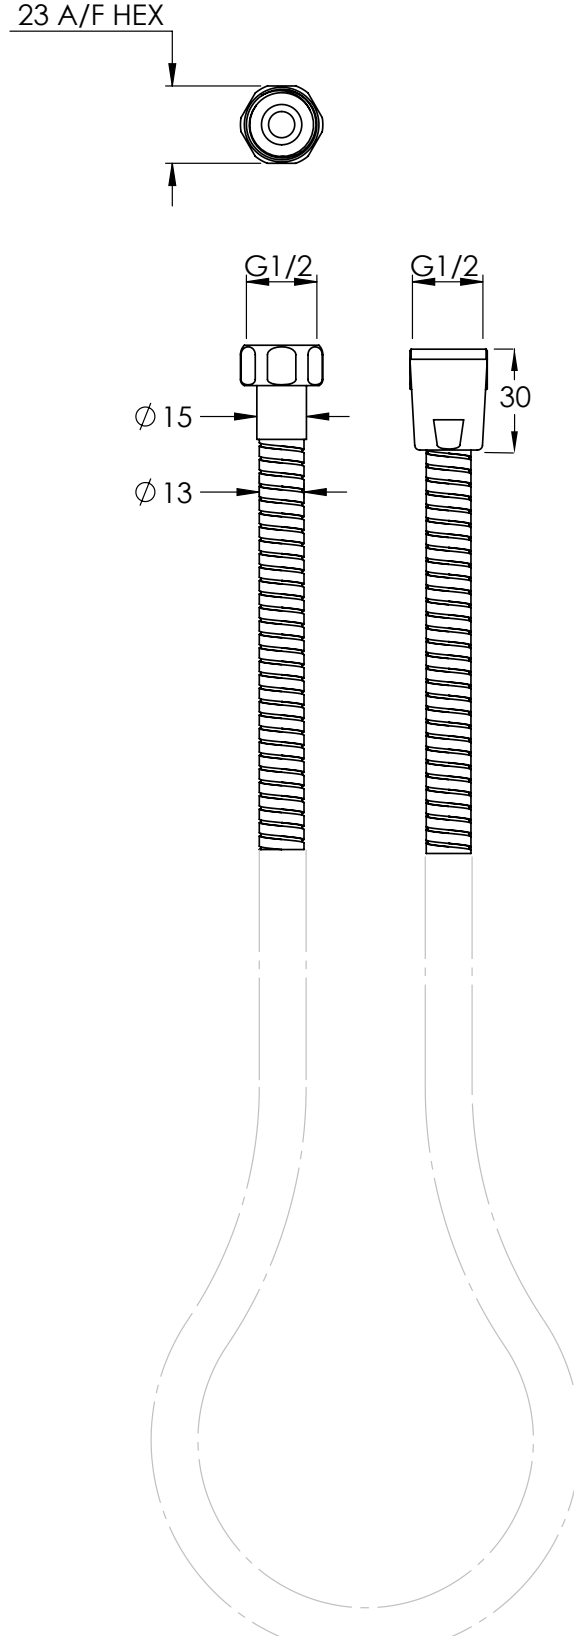

# LB2103

NARROW BORE FLEXIBLE SHOWER HOSE

(CONICAL TO HEX)

DIMENSIONAL DATA SHEET

DATE: 01/05/2024

REVISION: A

COPYRIGHT © LBIP LTD. ALL RIGHTS RESERVED

DIMENSIONS IN MILLIMETRES