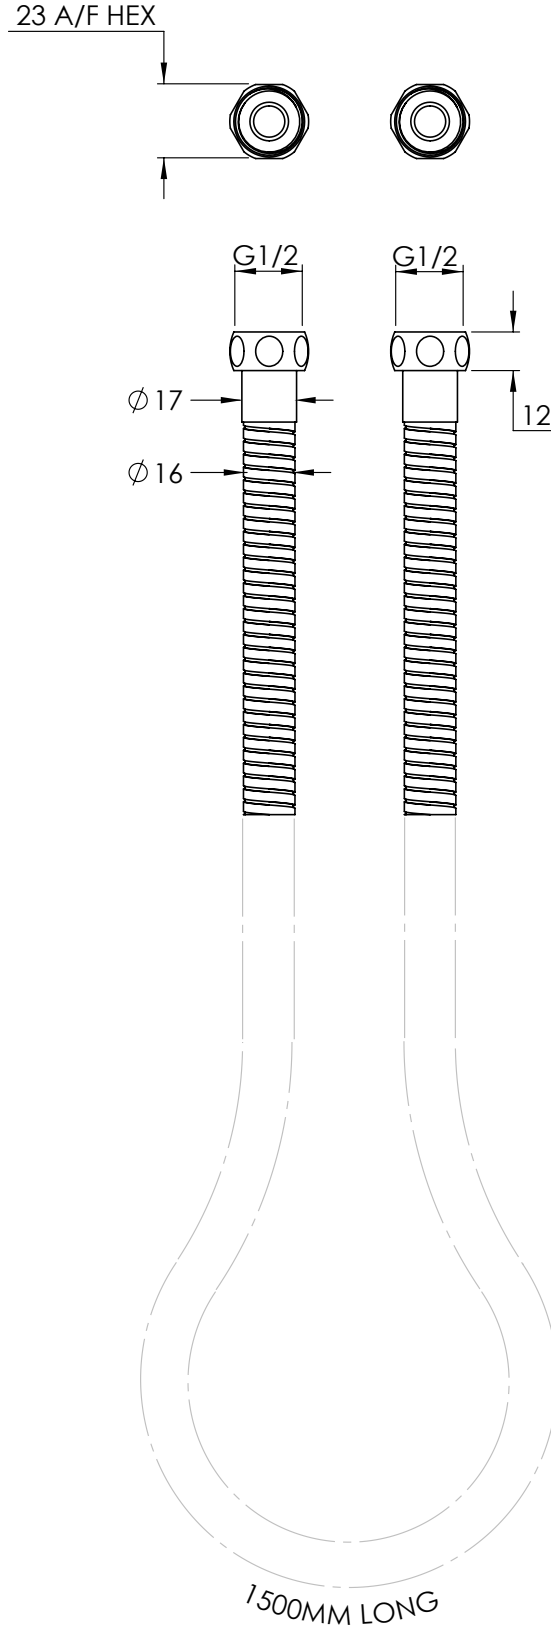

LEFROY BROOKS

IBROC HOUSE ESSEX ROAD
HODDESDON HERTS EN11 0QS UK
T: +44 (0)1992 708 316 F: +44 (0)1992 708 317

LB2101

WIDE BORE FLEXIBLE SHOWER HOSE

(HEX TO HEX)

DIMENSIONAL DATA SHEET

DATE: 01/05/2024

REVISION: A

COPYRIGHT © LBIP LTD. ALL RIGHTS RESERVED

DIMENSIONS IN MILLIMETRES

WHILST EVERY EFFORT IS MADE TO ENSURE THE ACCURACY OF THESE DATA SHEETS THEY ARE SUBJECT TO CHANGE WITHOUT NOTICE AS PART OF THE COMPANY'S PRODUCT DEVELOPMENT PROCESS