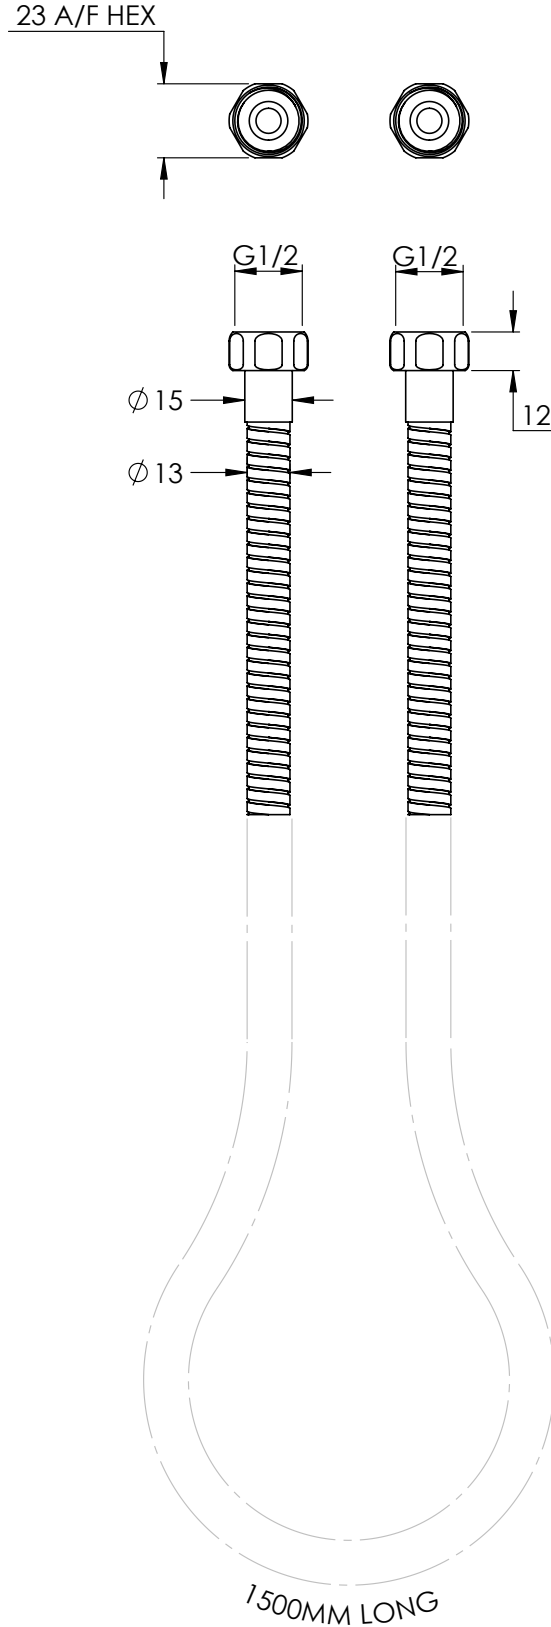

LEFROY BROOKS

IBROC HOUSE ESSEX ROAD
HODDESDON HERTS EN11 0QS UK
T: +44 (0)1992 708 316 F: +44 (0)1992 708 317

LB2100

NARROW BORE FLEXIBLE SHOWER HOSE

(HEX TO HEX)

DIMENSIONAL DATA SHEET

DATE: 01/05/2024

REVISION: A

COPYRIGHT © LBIP LTD. ALL RIGHTS RESERVED

DIMENSIONS IN MILLIMETRES

WHILST EVERY EFFORT IS MADE TO ENSURE THE ACCURACY OF THESE DATA SHEETS THEY ARE SUBJECT TO CHANGE WITHOUT NOTICE AS PART OF THE COMPANY'S PRODUCT DEVELOPMENT PROCESS