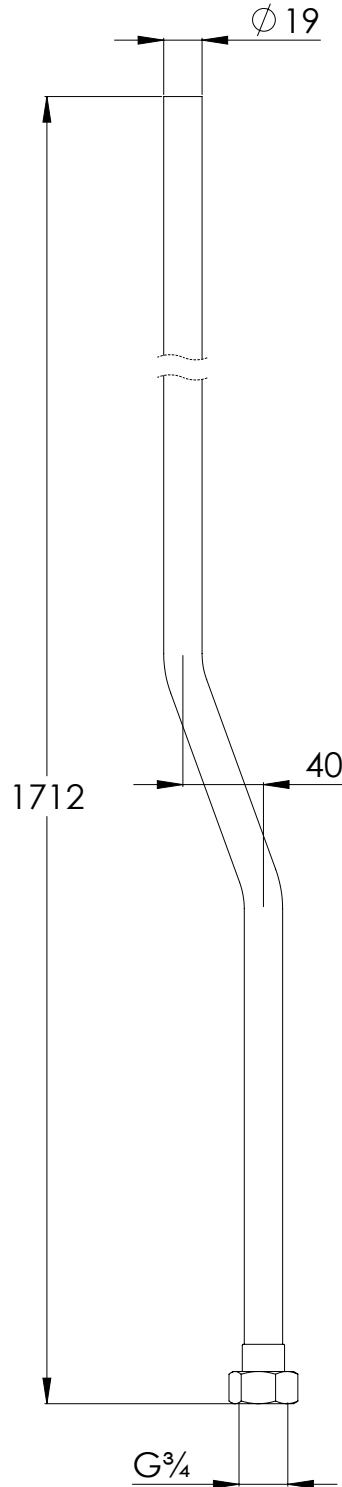

**LEFROY BROOKS**

IBROC HOUSE ESSEX ROAD  
HODDESDON HERTS EN11 0QS UK  
T: +44 (0)1992 708 316 F: +44 (0)1992 708 317

# LB1811

1700mm CRANKED BRASS RISER PIPE WITH  
3/4" BSP CONNECTOR

DIMENSIONAL DATA SHEET

DATE: 17/06/2019

REVISION: B

COPYRIGHT © LBIP LTD. ALL RIGHTS RESERVED

DIMENSIONS IN MILLIMETRES

WHILST EVERY EFFORT IS MADE TO ENSURE THE ACCURACY OF THESE DATA SHEETS THEY ARE SUBJECT TO CHANGE WITHOUT NOTICE AS PART OF THE COMPANY'S PRODUCT DEVELOPMENT PROCESS