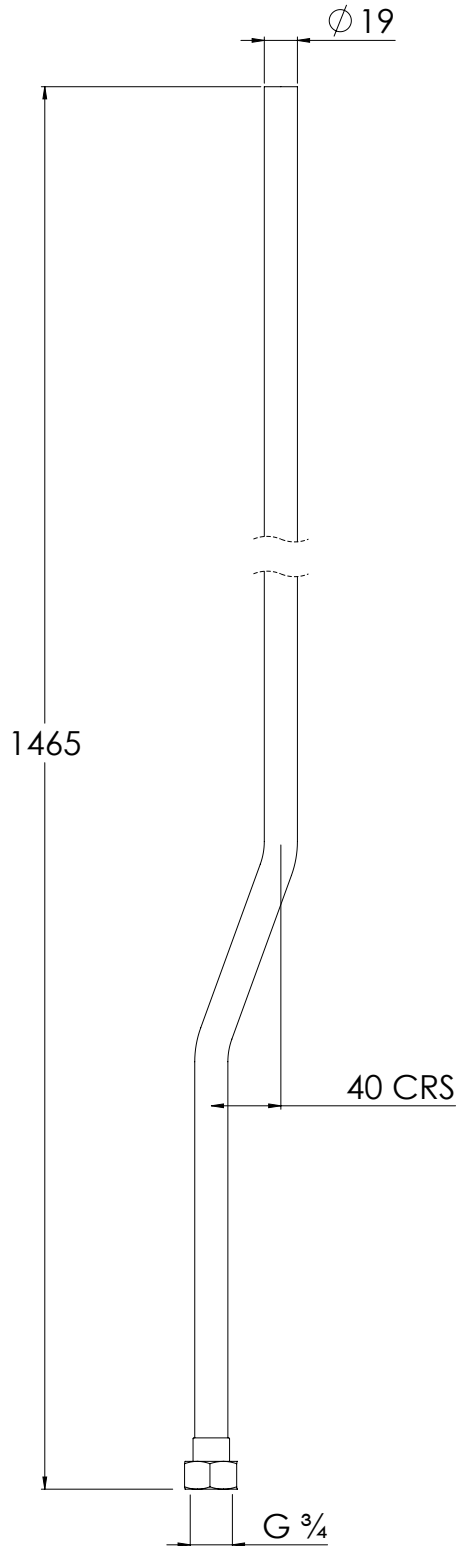

LEFROY BROOKS

IBROC HOUSE ESSEX ROAD
HODDESDON HERTS EN11 0QS UK
T: +44 (0)1992 708 316 F: +44 (0)1992 708 317

LB1810

1450MM CRANKED BRASS RISER PIPE

DIMENSIONAL DATA SHEET

DATE: 04/06/2019

REVISION: A

COPYRIGHT © LBIP LTD. ALL RIGHTS RESERVED

DIMENSIONS IN MILLIMETRES

WHILST EVERY EFFORT IS MADE TO ENSURE THE ACCURACY OF THESE DATA SHEETS THEY ARE SUBJECT TO CHANGE WITHOUT NOTICE AS PART OF THE COMPANY'S PRODUCT DEVELOPMENT PROCESS