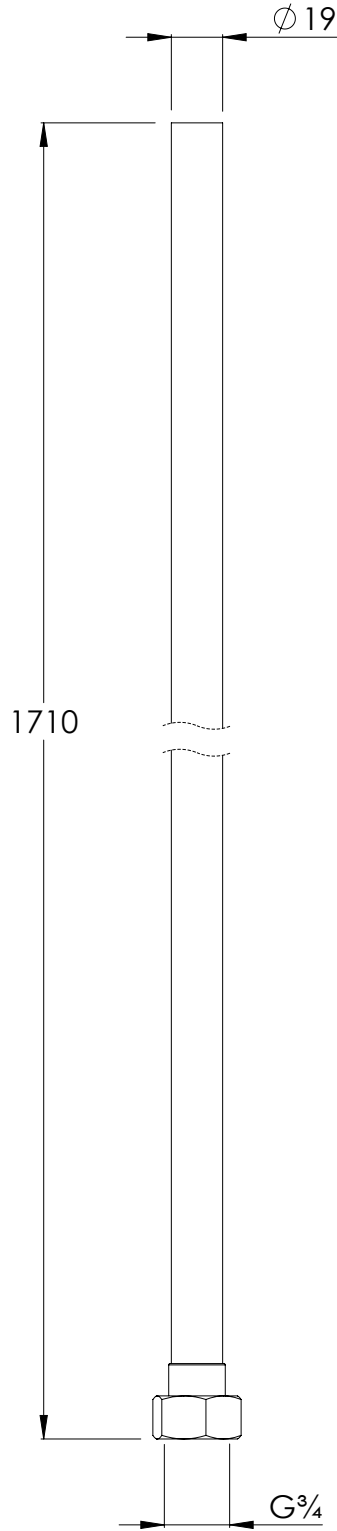

**LEFROY BROOKS**

IBROC HOUSE ESSEX ROAD  
HODDESDON HERTS EN11 0QS UK  
T: +44 (0)1992 708 316 F: +44 (0)1992 708 317

# LB1808

1700MM STRAIGHT RISER PIPE WITH  $\frac{3}{4}$  BSP  
CONNECTOR

DIMENSIONAL DATA SHEET

DATE: 04/06/2019

REVISION: B

COPYRIGHT © LBIP LTD. ALL RIGHTS RESERVED

DIMENSIONS IN MILLIMETRES

WHILST EVERY EFFORT IS MADE TO ENSURE THE ACCURACY OF THESE DATA SHEETS THEY ARE SUBJECT TO CHANGE WITHOUT NOTICE AS PART OF THE COMPANY'S PRODUCT DEVELOPMENT PROCESS