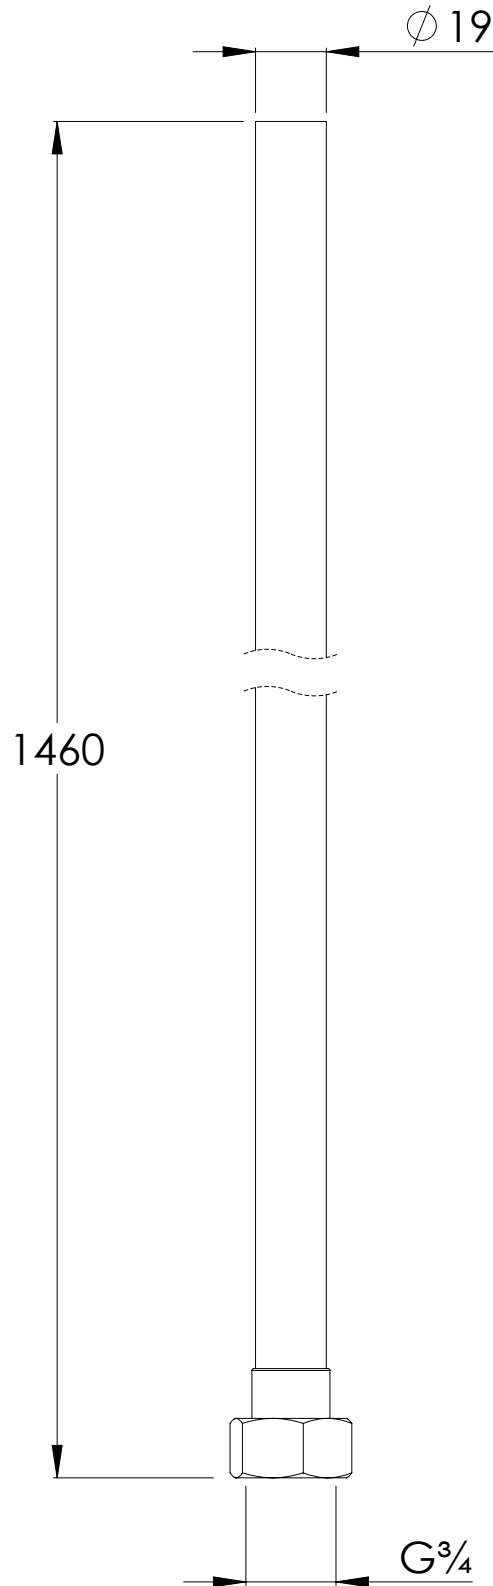

**LEFROY BROOKS**

IBROC HOUSE ESSEX ROAD  
HODDESDON HERTS EN11 0QS UK  
T: +44 (0)1992 708 316 F: +44 (0)1992 708 317

**LB1807**

1450MM STRAIGHT RISER PIPE WITH  $\frac{3}{4}$  BSP  
CONNECTOR

DIMENSIONAL DATA SHEET

DATE: 04/06/2019

REVISION: B

COPYRIGHT © LBIP LTD. ALL RIGHTS RESERVED

DIMENSIONS IN MILLIMETRES

WHILST EVERY EFFORT IS MADE TO ENSURE THE ACCURACY OF THESE DATA SHEETS THEY ARE SUBJECT TO CHANGE WITHOUT NOTICE AS PART OF THE COMPANY'S PRODUCT DEVELOPMENT PROCESS