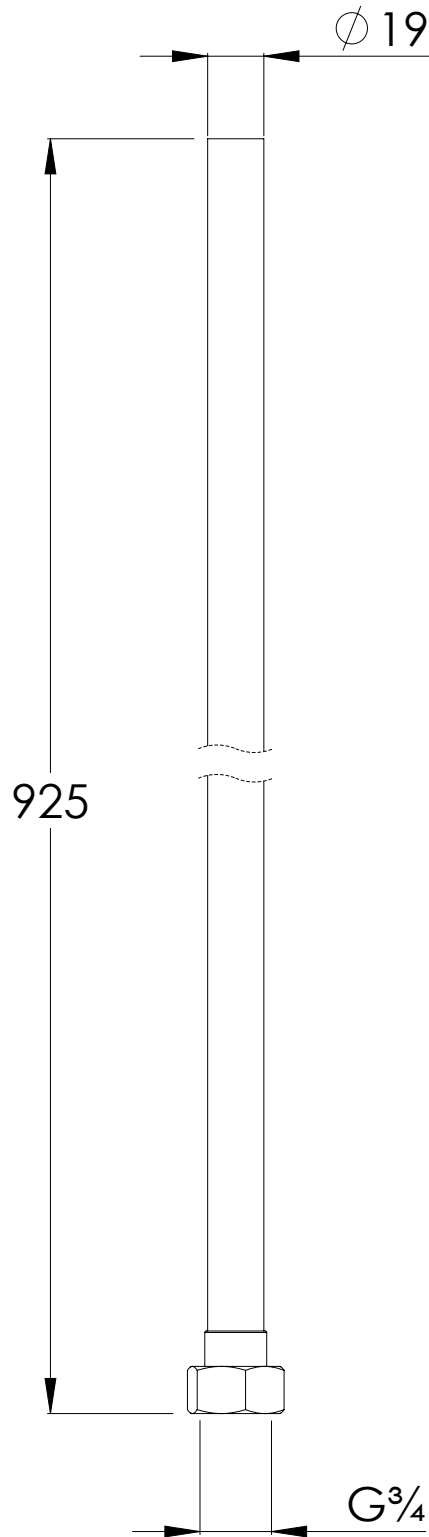

LEFROY BROOKS

IBROC HOUSE ESSEX ROAD
HODDESDON HERTS EN11 0QS UK
T: +44 (0)1992 708 316 F: +44 (0)1992 708 317

LB1806

900MM STRAIGHT RISER PIPE WITH $\frac{3}{4}$ BSP CONNECTOR

DIMENSIONAL DATA SHEET

DATE: 04/06/2019

REVISION: B

COPYRIGHT © LBIP LTD. ALL RIGHTS RESERVED

DIMENSIONS IN MILLIMETRES

WHILST EVERY EFFORT IS MADE TO ENSURE THE ACCURACY OF THESE DATA SHEETS THEY ARE SUBJECT TO CHANGE WITHOUT NOTICE AS PART OF THE COMPANY'S PRODUCT DEVELOPMENT PROCESS