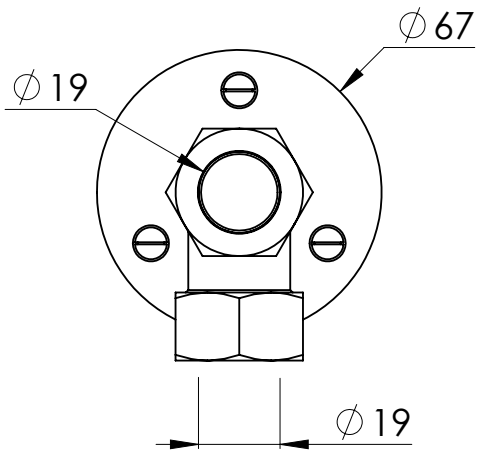

LEFROY BROOKS

IBROC HOUSE ESSEX ROAD
HODDESDON HERTS EN11 0QS UK
T: +44 (0)1992 708 316 F: +44 (0)1992 708 317

LB1798

ADJUSTABLE SHOWER RISER BRACKET
(19MM COMPRESSION CONNECTIONS)

DIMENSIONAL DATA SHEET

DATE: 04/06/2019

REVISION: B

COPYRIGHT © LBIP LTD. ALL RIGHTS RESERVED

DIMENSIONS IN MILLIMETRES

WHILST EVERY EFFORT IS MADE TO ENSURE THE ACCURACY OF THESE DATA SHEETS THEY ARE SUBJECT TO CHANGE WITHOUT NOTICE AS PART OF THE COMPANY'S PRODUCT DEVELOPMENT PROCESS