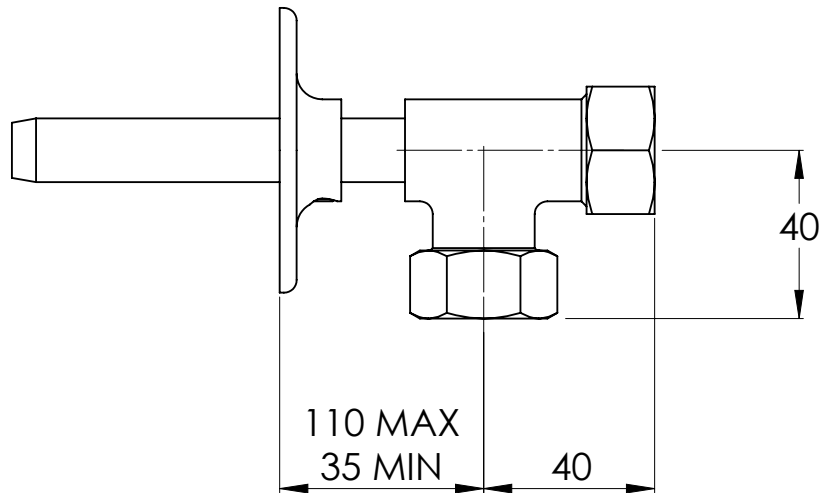

LEFROY BROOKS

IBROC HOUSE ESSEX ROAD
HODDESDON HERTS EN11 0QS UK
T: +44 (0)1992 708 316 F: +44 (0)1992 708 317

LB1798

ADJUSTABLE SHOWER RISER BRACKET
(19MM COMPRESSION CONNECTIONS)

DIMENSIONAL DATA SHEET

DATE: 04/06/2019

REVISION: B

COPYRIGHT © LBIP LTD. ALL RIGHTS RESERVED

DIMENSIONS IN MILLIMETRES

WHILST EVERY EFFORT IS MADE TO ENSURE THE ACCURACY OF THESE DATA SHEETS THEY ARE SUBJECT TO CHANGE WITHOUT NOTICE AS PART OF THE COMPANY'S PRODUCT DEVELOPMENT PROCESS