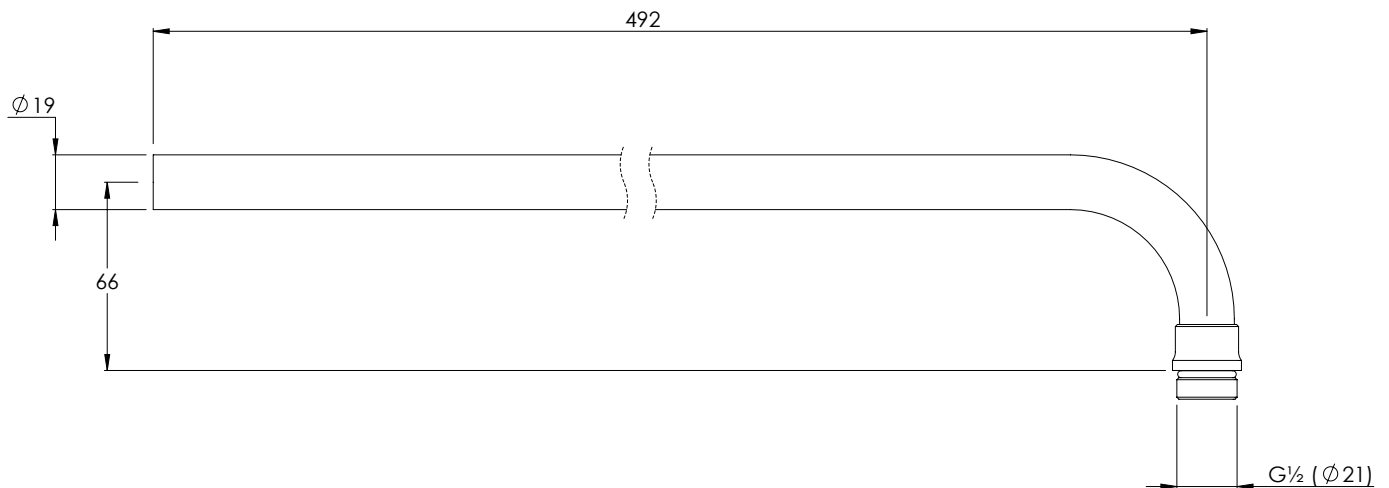

LEFROY BROOKS

IBROC HOUSE ESSEX ROAD
HODDESDON HERTS EN11 0QS UK
T: +44 (0)1992 708 316 F: +44 (0)1992 708 317

LB1793

STRAIGHT SHOWER PROJECTION ARM

DIMENSIONAL DATA SHEET

DATE: 22/05/2019

REVISION: B

COPYRIGHT © LBIP LTD. ALL RIGHTS RESERVED

DIMENSIONS IN MILLIMETRES

WHILST EVERY EFFORT IS MADE TO ENSURE THE ACCURACY OF THESE DATA SHEETS THEY ARE SUBJECT TO CHANGE WITHOUT NOTICE AS PART OF THE COMPANY'S PRODUCT DEVELOPMENT PROCESS