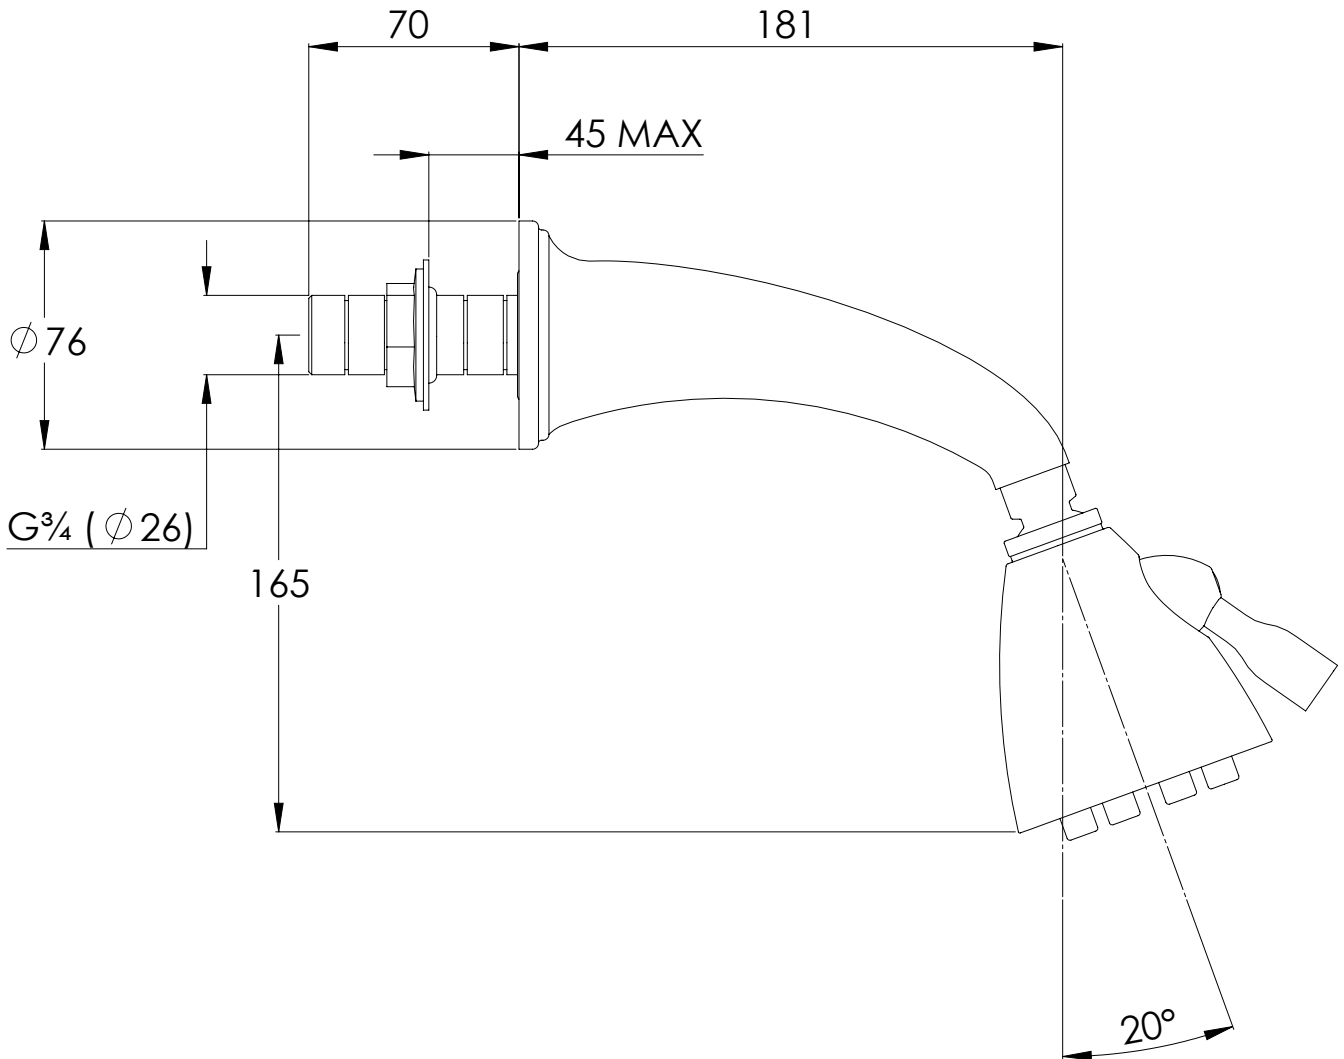

LEFROY BROOKS

IBROC HOUSE ESSEX ROAD
HODDESDON HERTS EN11 0QS UK
T: +44 (0)1992 708 316 F: +44 (0)1992 708 317

LB1771

EIGHT JET BRUNSWICK ADJUSTABLE HEAD WITH SHOWER
ARM (180mm)

DIMENSIONAL DATA SHEET

DATE: 25/06/2019

REVISION: B

COPYRIGHT © LBIP LTD. ALL RIGHTS RESERVED

DIMENSIONS IN MILLIMETRES

WHILST EVERY EFFORT IS MADE TO ENSURE THE ACCURACY OF THESE DATA SHEETS THEY ARE SUBJECT TO CHANGE WITHOUT NOTICE AS PART OF THE COMPANY'S PRODUCT DEVELOPMENT PROCESS