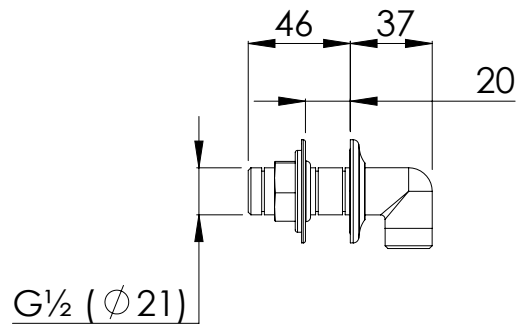

LEFROY BROOKS

IBROC HOUSE ESSEX ROAD
HODDESDON HERTS EN11 0QS UK
T: +44 (0)1992 708 316 F: +44 (0)1992 708 317

LB1760

CLASSIC HANDSET, CRADLE, WALL OUTLET AND
WIDE BORE HOSE

DIMENSIONAL DATA SHEET

DATE: 01/05/2019

REVISION: B

COPYRIGHT © LBIP LTD. ALL RIGHTS RESERVED

DIMENSIONS IN MILLIMETRES

WHILST EVERY EFFORT IS MADE TO ENSURE THE ACCURACY OF THESE DATA SHEETS THEY ARE SUBJECT TO CHANGE WITHOUT NOTICE AS PART OF THE COMPANY'S PRODUCT DEVELOPMENT PROCESS