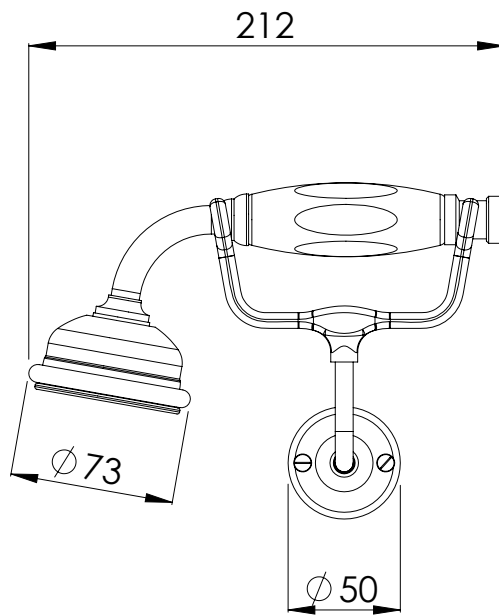

LEFROY BROOKS

IBROC HOUSE ESSEX ROAD
HODDESDON HERTS EN11 0QS UK
T: +44 (0)1992 708 316 F: +44 (0)1992 708 317

LB1760

CLASSIC HANDSET, CRADLE, WALL OUTLET AND
WIDE BORE HOSE

DIMENSIONAL DATA SHEET

DATE: 01/05/2019

REVISION: B

COPYRIGHT © LBIP LTD. ALL RIGHTS RESERVED

DIMENSIONS IN MILLIMETRES

WHILST EVERY EFFORT IS MADE TO ENSURE THE ACCURACY OF THESE DATA SHEETS THEY ARE SUBJECT TO CHANGE WITHOUT NOTICE AS PART OF THE COMPANY'S PRODUCT DEVELOPMENT PROCESS