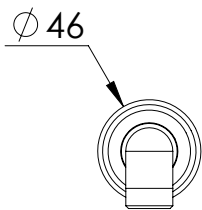

LEFROY BROOKS

IBROC HOUSE ESSEX ROAD
HODDESDON HERTS EN11 0QS UK
T: +44 (0)1992 708 316 F: +44 (0)1992 708 317

LB1760

CLASSIC HANDSET, CRADLE, WALL OUTLET AND
WIDE BORE HOSE

DIMENSIONAL DATA SHEET

DATE: 01/05/2019

REVISION: B

COPYRIGHT © LBIP LTD. ALL RIGHTS RESERVED

DIMENSIONS IN MILLIMETRES

WHILST EVERY EFFORT IS MADE TO ENSURE THE ACCURACY OF THESE DATA SHEETS THEY ARE SUBJECT TO CHANGE WITHOUT NOTICE AS PART OF THE COMPANY'S PRODUCT DEVELOPMENT PROCESS