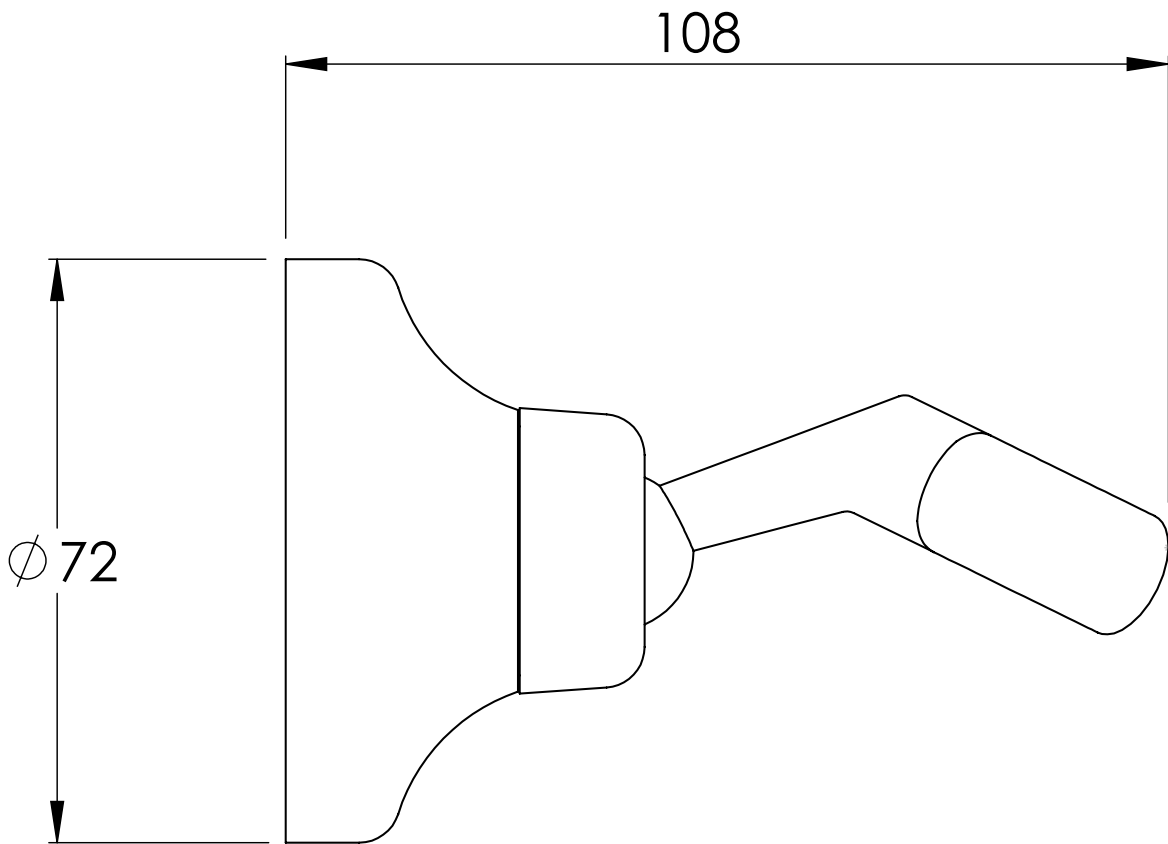

**LEFROY BROOKS**

IBROC HOUSE ESSEX ROAD  
HODDESDON HERTS EN11 0QS UK  
T: +44 (0)1992 708 316 F: +44 (0)1992 708 317

**LB1757**

CLASSIC ADJUSTABLE WALL BRACKET FOR  
HAND SHOWER

DIMENSIONAL DATA SHEET

DATE: 16/05/2019

REVISION: B

COPYRIGHT © LBIP LTD. ALL RIGHTS RESERVED

DIMENSIONS IN MILLIMETRES

WHILST EVERY EFFORT IS MADE TO ENSURE THE ACCURACY OF THESE DATA SHEETS THEY ARE SUBJECT TO CHANGE WITHOUT NOTICE AS PART OF THE COMPANY'S PRODUCT DEVELOPMENT PROCESS