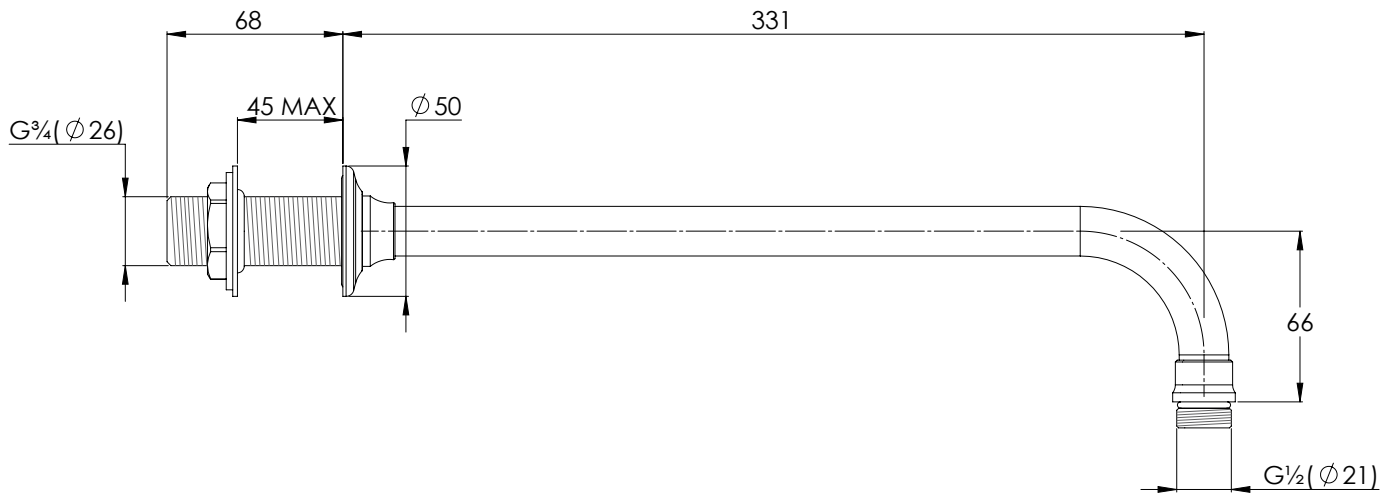

# LB1734

STANDARD SHOWER PROJECTION ARM

DIMENSIONAL DATA SHEET

DATE: 15/04/2021

REVISION: A

COPYRIGHT © LBIP LTD. ALL RIGHTS RESERVED

DIMENSIONS IN MILLIMETRES

WHILST EVERY EFFORT IS MADE TO ENSURE THE ACCURACY OF THESE DATA SHEETS THEY ARE SUBJECT TO CHANGE WITHOUT NOTICE AS PART OF THE COMPANY'S PRODUCT DEVELOPMENT PROCESS