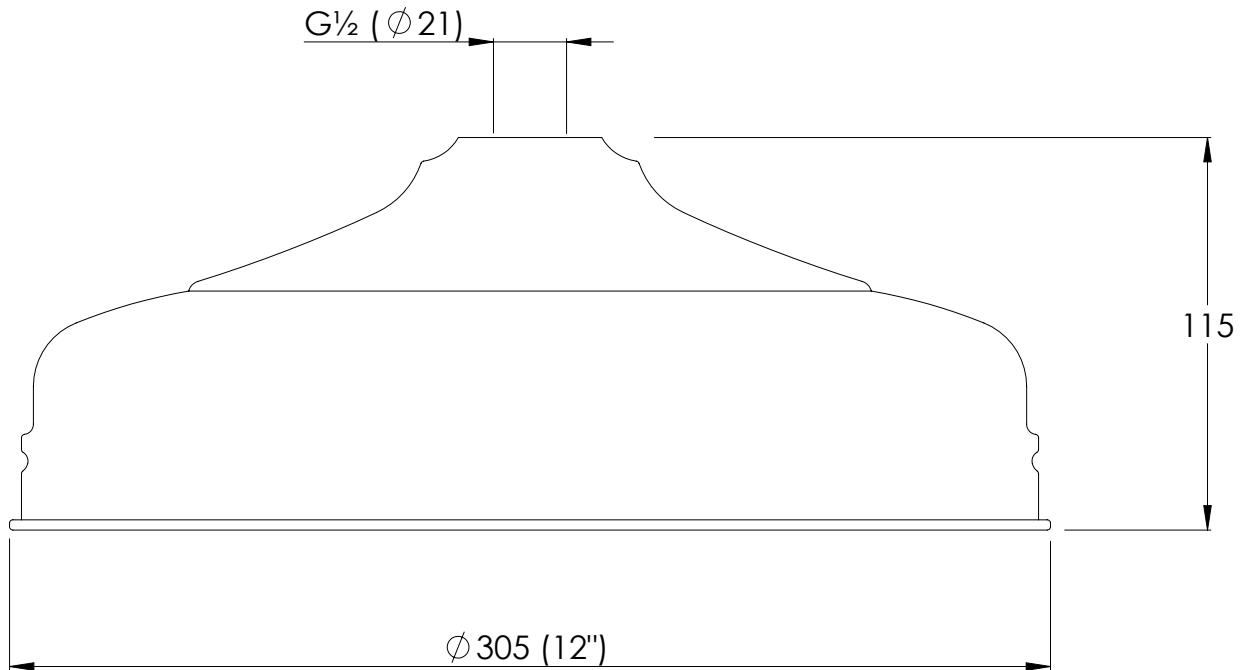

**LEFROY BROOKS**

IBROC HOUSE ESSEX ROAD  
HODDESDON HERTS EN11 0QS UK  
T: +44 (0)1992 708 316 F: +44 (0)1992 708 317

**LB1731**

12" APRON SHOWER ROSE

DIMENSIONAL DATA SHEET

DATE: 21/05/2019

REVISION: B

COPYRIGHT © LBIP LTD. ALL RIGHTS RESERVED

DIMENSIONS IN MILLIMETRES

WHILST EVERY EFFORT IS MADE TO ENSURE THE ACCURACY OF THESE DATA SHEETS THEY ARE SUBJECT TO CHANGE WITHOUT NOTICE AS PART OF THE COMPANY'S PRODUCT DEVELOPMENT PROCESS