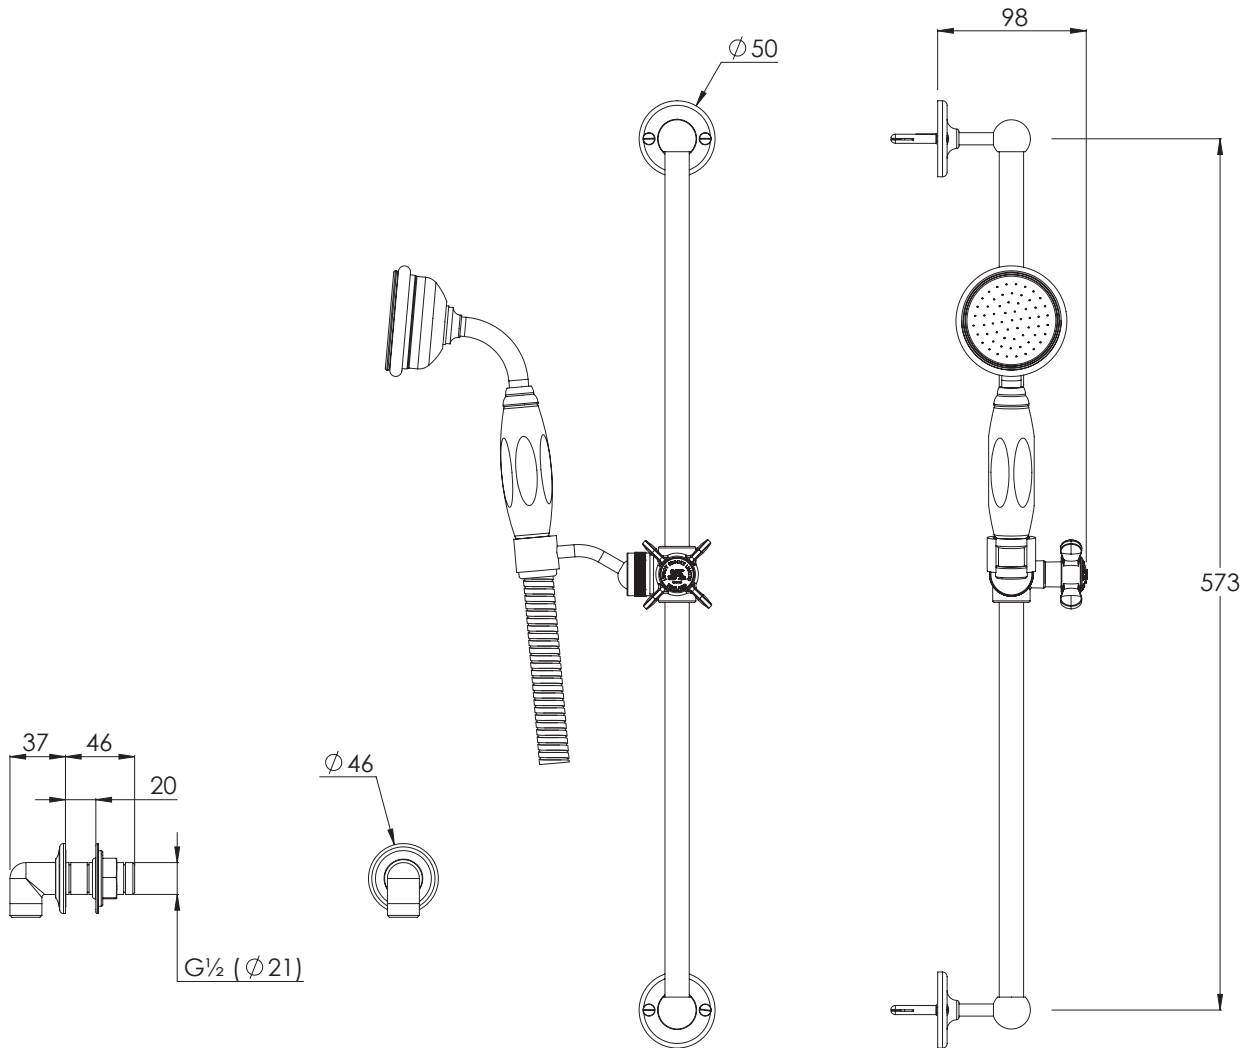

# LB1727

WALL OUTLET, SLIDING RAIL, HANDSPRAY AND  
SHOWER KIT

DIMENSIONAL DATA SHEET

DATE: 01/05/2019

REVISION: B

COPYRIGHT © LBIP LTD. ALL RIGHTS RESERVED

DIMENSIONS IN MILLIMETRES

WHILST EVERY EFFORT IS MADE TO ENSURE THE ACCURACY OF THESE DATA SHEETS THEY ARE SUBJECT TO CHANGE WITHOUT NOTICE AS PART OF THE COMPANY'S PRODUCT DEVELOPMENT PROCESS