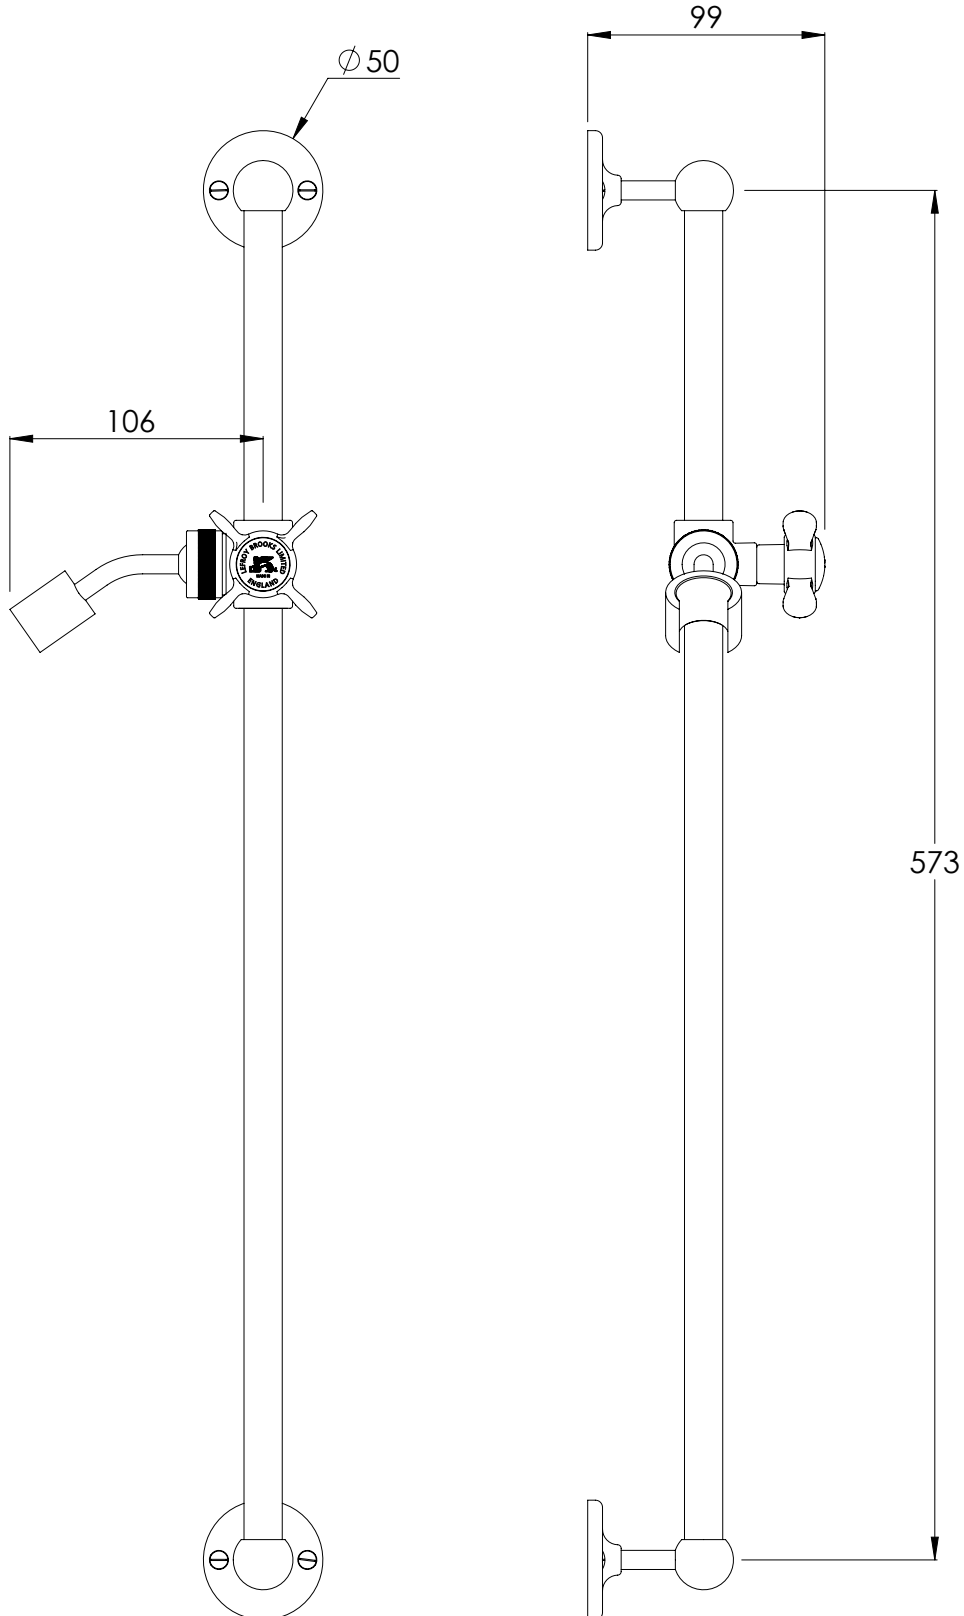

# LB1726

SLIDING RAIL KIT FOR HAND SHOWER

DIMENSIONAL DATA SHEET

DATE: 04/06/2019

REVISION: B

COPYRIGHT © LBIP LTD. ALL RIGHTS RESERVED

DIMENSIONS IN MILLIMETRES

WHILST EVERY EFFORT IS MADE TO ENSURE THE ACCURACY OF THESE DATA SHEETS THEY ARE SUBJECT TO CHANGE WITHOUT NOTICE AS PART OF THE COMPANY'S PRODUCT DEVELOPMENT PROCESS