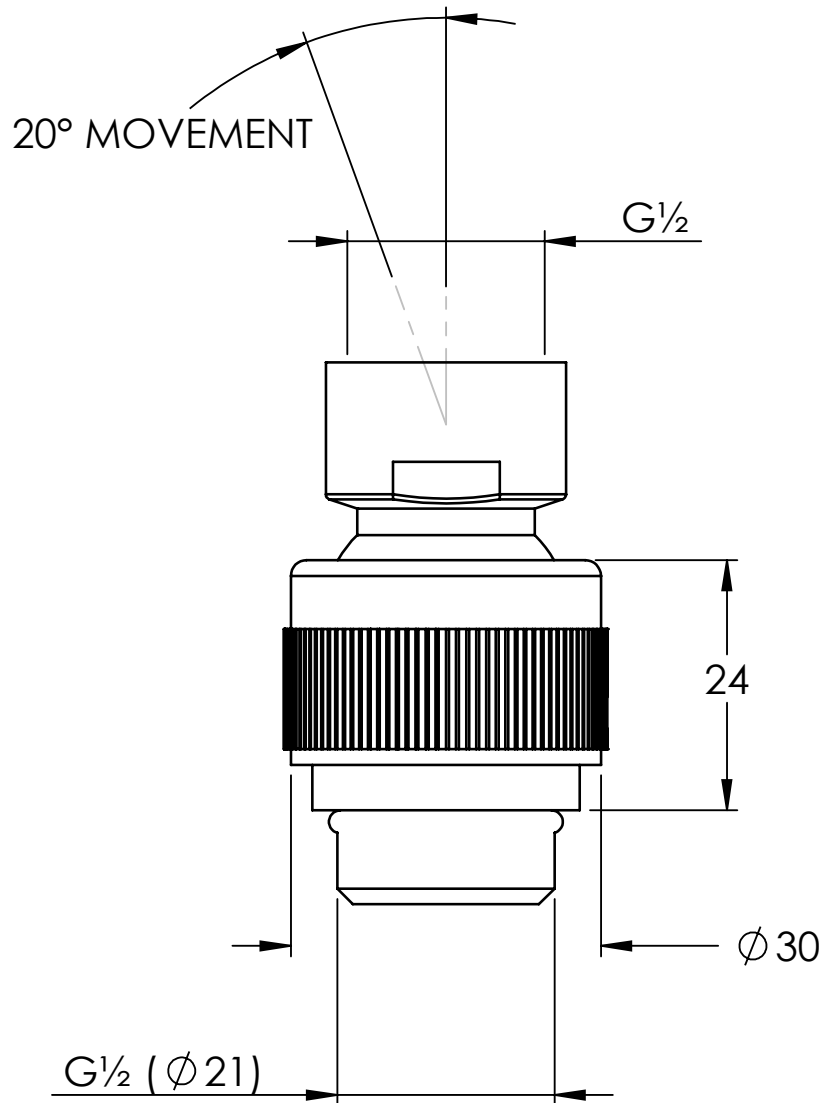

LEFROY BROOKS

IBROC HOUSE ESSEX ROAD
HODDESDON HERTS EN11 0QS UK
T: +44 (0)1992 708 316 F: +44 (0)1992 708 317

LB1725

CONNECTOR WITH SWIVEL BALL JOINT FOR
SHOWER ROSE

DIMENSIONAL DATA SHEET

DATE: 21/05/2019

REVISION: B

COPYRIGHT © LBIP LTD. ALL RIGHTS RESERVED

DIMENSIONS IN MILLIMETRES

WHILST EVERY EFFORT IS MADE TO ENSURE THE ACCURACY OF THESE DATA SHEETS THEY ARE SUBJECT TO CHANGE WITHOUT NOTICE AS PART OF THE COMPANY'S PRODUCT DEVELOPMENT PROCESS