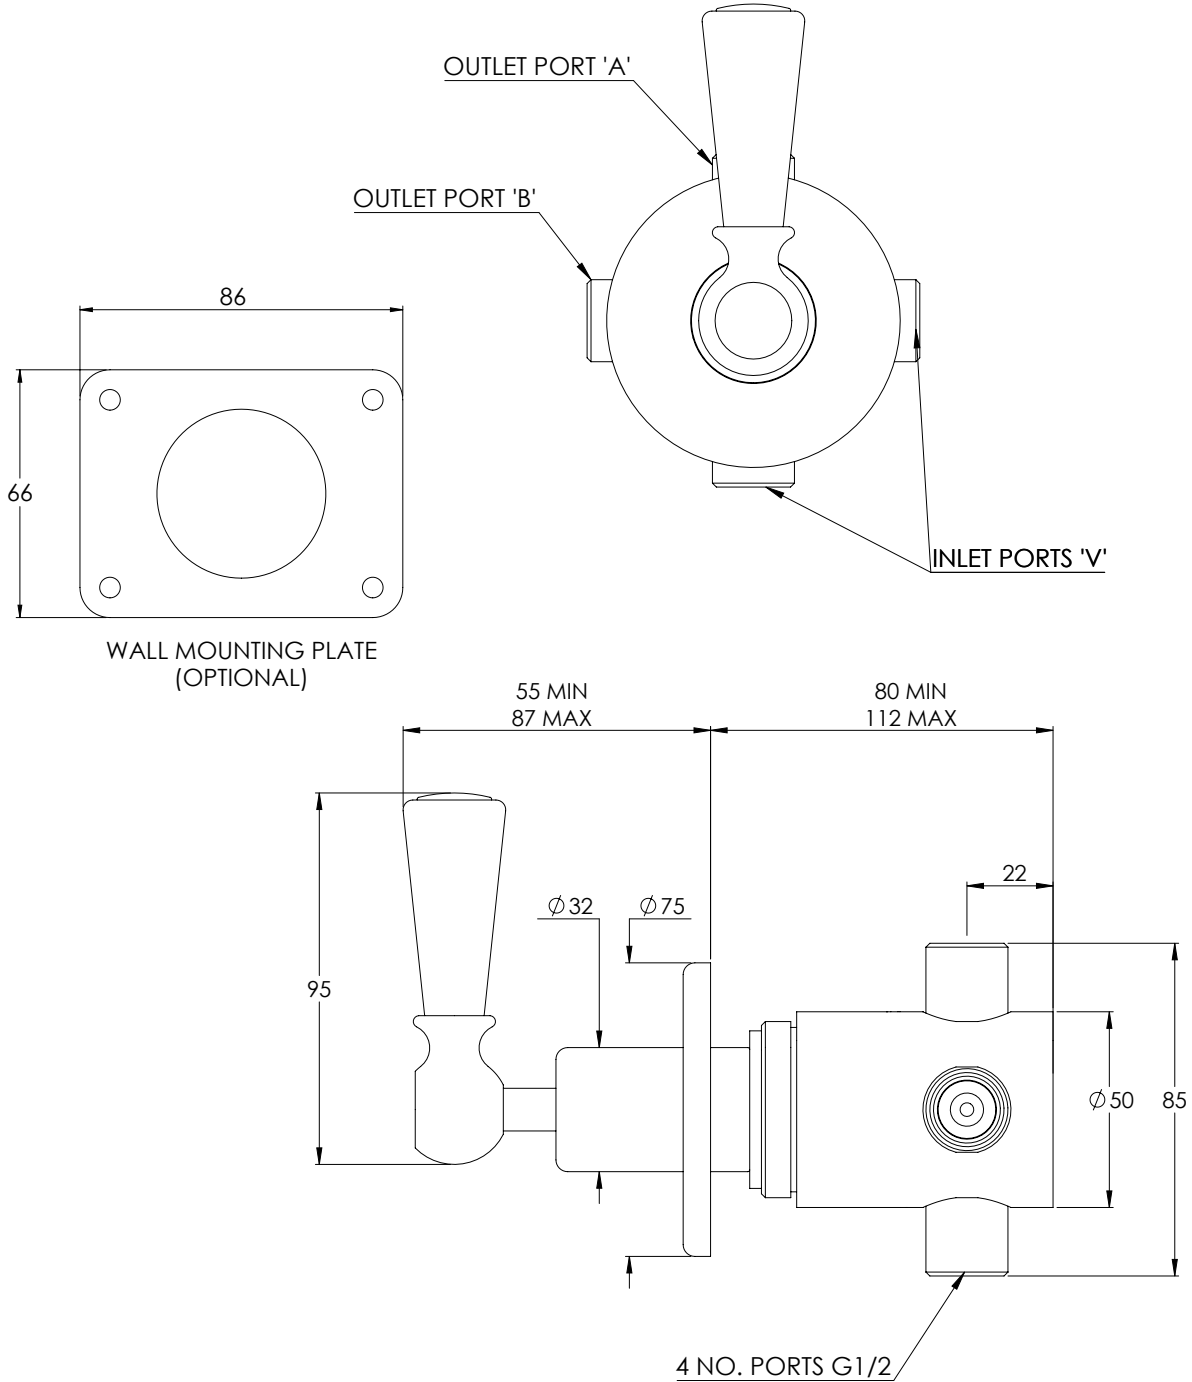

LEFROY BROOKS

IBROC HOUSE ESSEX ROAD
HODDESDON HERTS EN11 0QS UK
T: +44 (0)1992 708 316 F: +44 (0)1992 708 317

LB1721

CLASSIC WALL MOUNTED TWO-WAY DIVERTER

(Ø75MM WALL PLATE)

DIMENSIONAL DATA SHEET

DATE: 01/05/2024

REVISION: D

COPYRIGHT © LBIP LTD. ALL RIGHTS RESERVED

DIMENSIONS IN MILLIMETRES

WHILST EVERY EFFORT IS MADE TO ENSURE THE ACCURACY OF THESE DATA SHEETS THEY ARE SUBJECT TO CHANGE WITHOUT NOTICE AS PART OF THE COMPANY'S PRODUCT DEVELOPMENT PROCESS