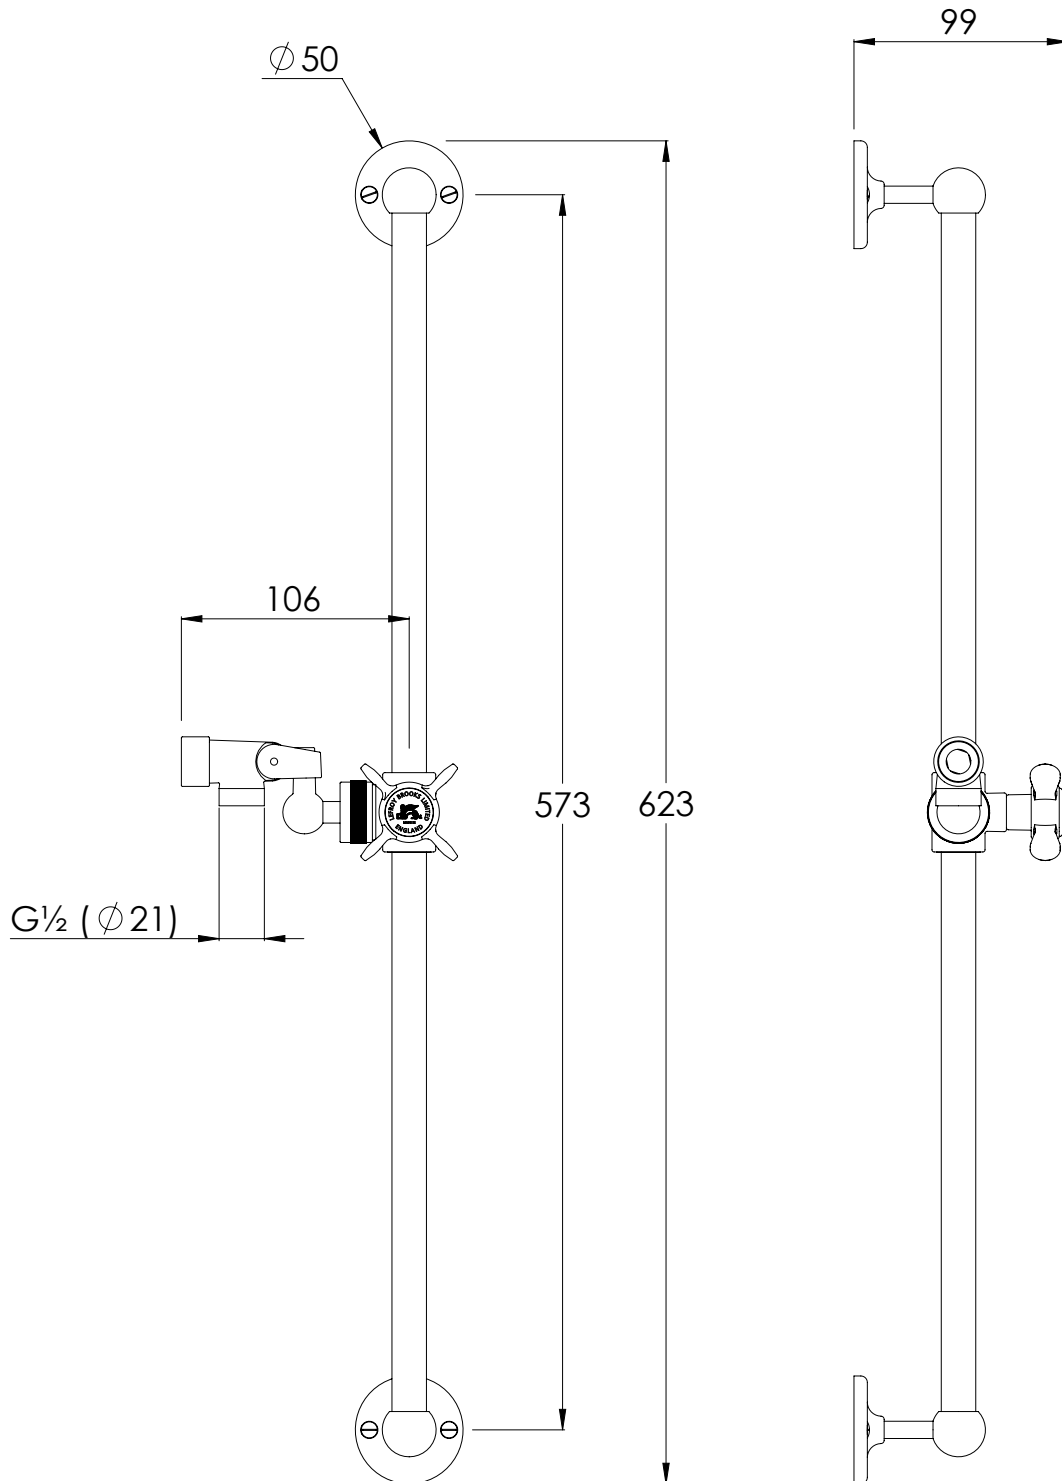

LEFROY BROOKS

IBROC HOUSE ESSEX ROAD
HODDESDON HERTS EN11 0QS UK
T: +44 (0)1992 708 316 F: +44 (0)1992 708 317

LB1720

SLIDING RAIL KIT WITH HOOK AND CONNECTOR

DIMENSIONAL DATA SHEET

DATE: 04/06/2019

REVISION: B

COPYRIGHT © LBIP LTD. ALL RIGHTS RESERVED

DIMENSIONS IN MILLIMETRES

WHILST EVERY EFFORT IS MADE TO ENSURE THE ACCURACY OF THESE DATA SHEETS THEY ARE SUBJECT TO CHANGE WITHOUT NOTICE AS PART OF THE COMPANY'S PRODUCT DEVELOPMENT PROCESS