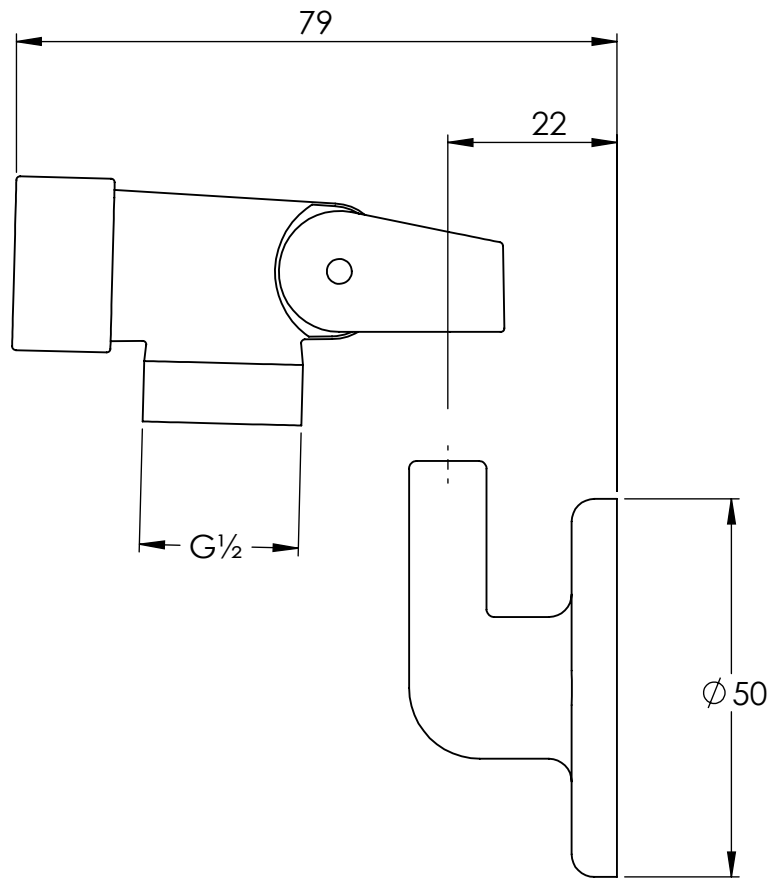

LEFROY BROOKS

IBROC HOUSE ESSEX ROAD
HODDESDON HERTS EN11 0QS UK
T: +44 (0)1992 708 316 F: +44 (0)1992 708 317

LB1714

HOOK & CONNECTOR FOR HANDSHOWER

DIMENSIONAL DATA SHEET

DATE: 26/06/2019

REVISION: B

COPYRIGHT © LBIP LTD. ALL RIGHTS RESERVED

DIMENSIONS IN MILLIMETRES

WHILST EVERY EFFORT IS MADE TO ENSURE THE ACCURACY OF THESE DATA SHEETS THEY ARE SUBJECT TO CHANGE WITHOUT NOTICE AS PART OF THE COMPANY'S PRODUCT DEVELOPMENT PROCESS