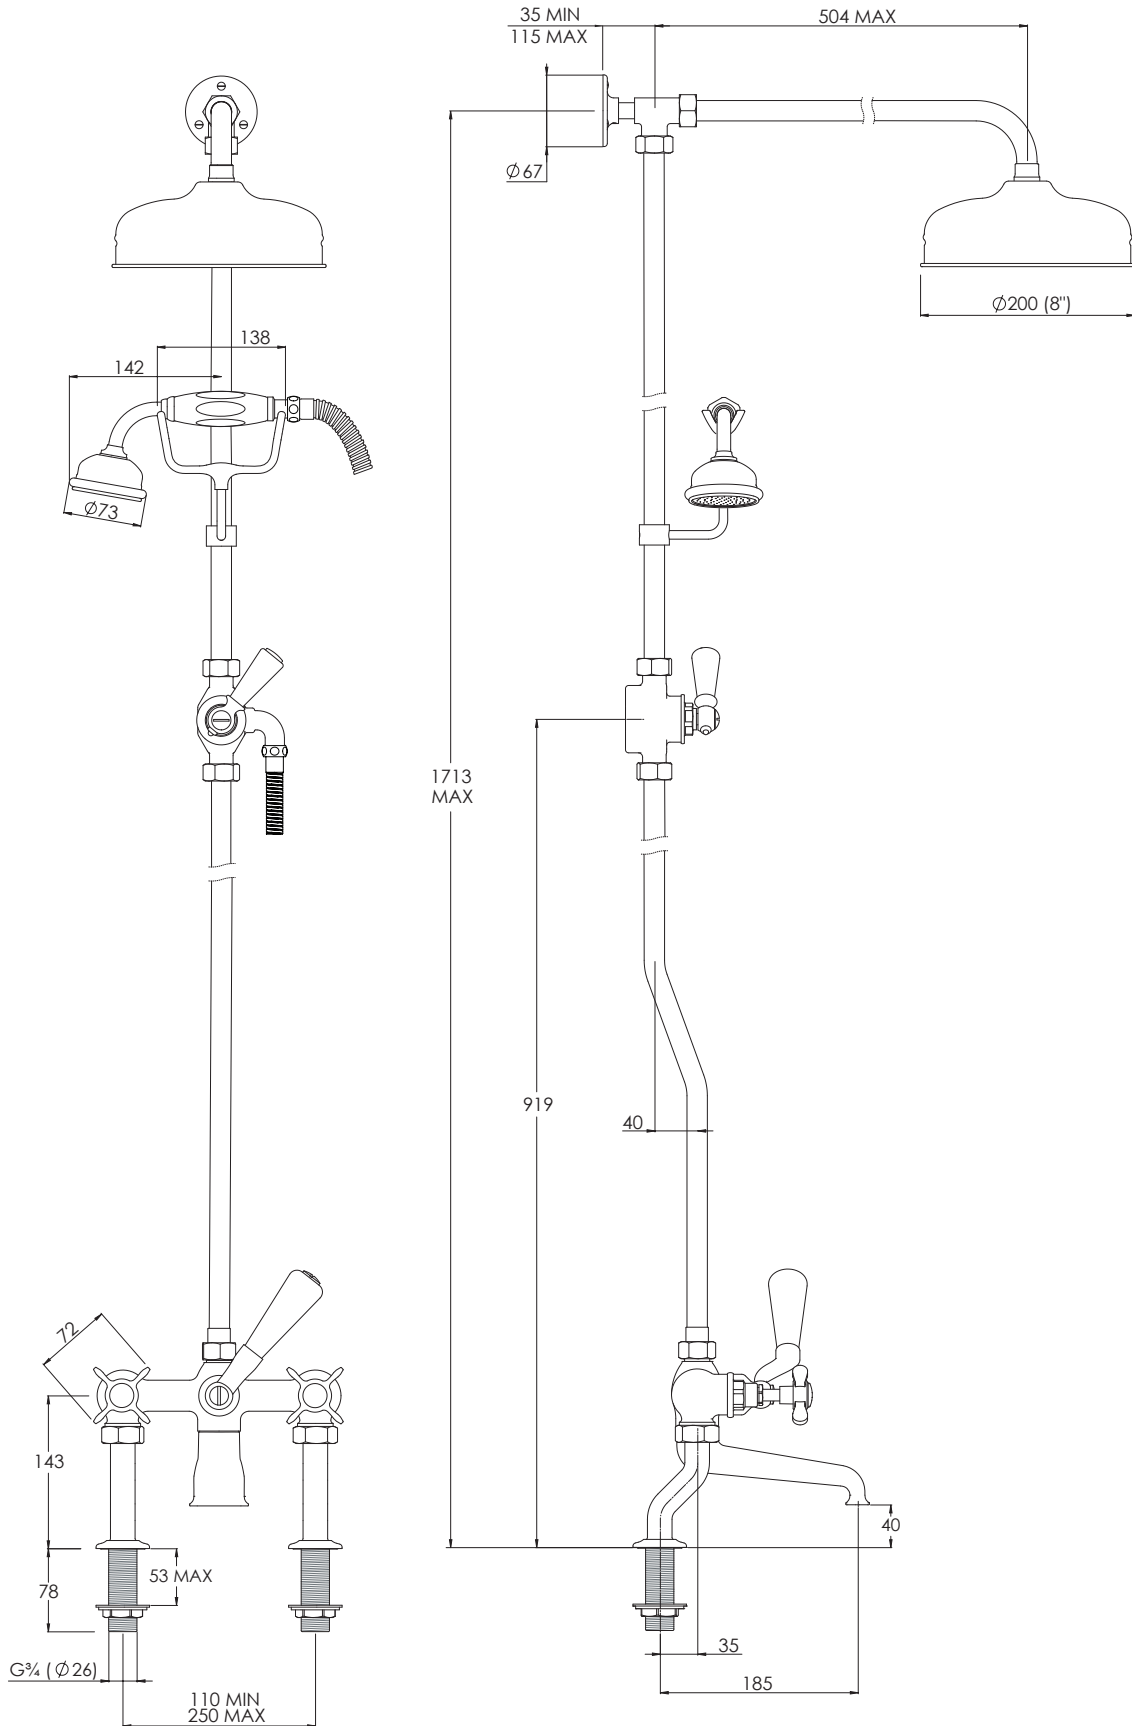

LEFROY BROOKS

IBROC HOUSE ESSEX ROAD
HODDESDON HERTS EN11 0QS UK
T: +44 (0)1992 708 316 F: +44 (0)1992 708 317

LB1701

CLASSIC BATH SHOWER MIXER WITH RISER KIT,
LEVER DIVERTER, HAND SHOWER AND 8" ROSE

DIMENSIONAL DATA SHEET

DATE: 26/03/19

REVISION: D

DIMENSIONS IN MILLIMETRES

WHILST EVERY EFFORT IS MADE TO ENSURE THE ACCURACY OF THESE DATA SHEETS THEY ARE SUBJECT TO CHANGE WITHOUT NOTICE AS PART OF THE COMPANY'S PRODUCT DEVELOPMENT PROCESS