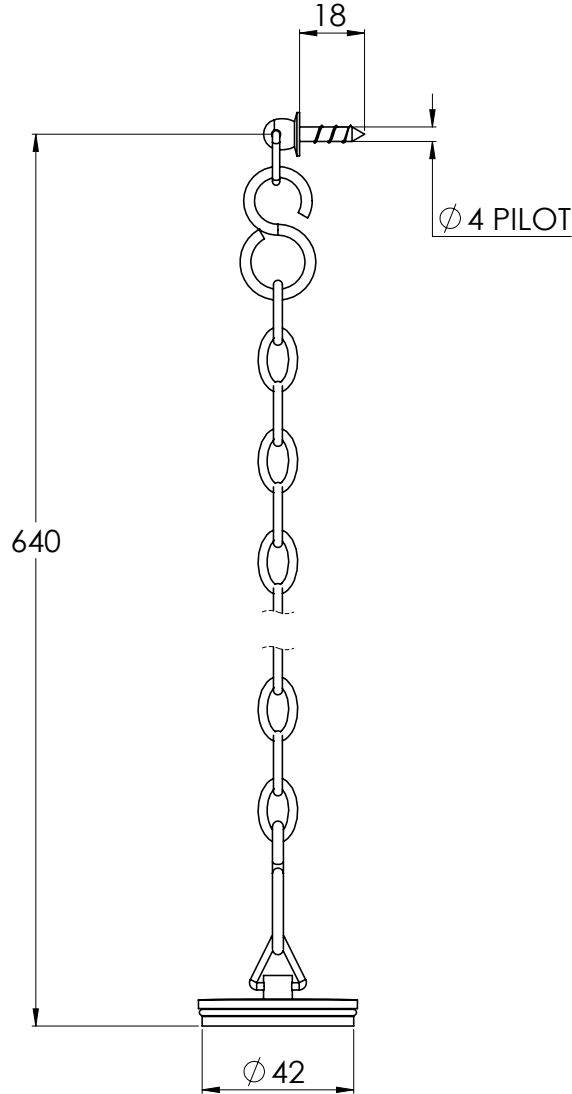

LEFROY BROOKS

IBROC HOUSE ESSEX ROAD
HODDESDON HERTS EN11 0QS UK
T: +44 (0)1992 708 316 F: +44 (0)1992 708 317

LB1384

BELFAST SINK SLOTTED WASTE WITH LONG CHAIN

DIMENSIONAL DATA SHEET

DATE: 11/07/2019

REVISION: B

DIMENSIONS IN MILLIMETRES

COPYRIGHT © LBIP LTD. ALL RIGHTS RESERVED

WHILST EVERY EFFORT IS MADE TO ENSURE THE ACCURACY OF THESE DATA SHEETS THEY ARE SUBJECT TO CHANGE WITHOUT NOTICE AS PART OF THE COMPANY'S PRODUCT DEVELOPMENT PROCESS