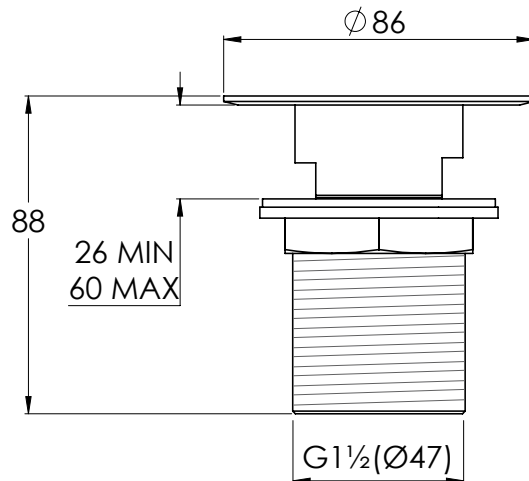

LEFROY BROOKS

IBROC HOUSE ESSEX ROAD
HODDESDON HERTS EN11 0QS UK
T: +44 (0)1992 708 316 F: +44 (0)1992 708 317

LB1384

BELFAST SINK SLOTTED WASTE WITH LONG CHAIN

DIMENSIONAL DATA SHEET

DATE: 11/07/2019

REVISION: B

DIMENSIONS IN MILLIMETRES

COPYRIGHT © LBIP LTD. ALL RIGHTS RESERVED

WHILST EVERY EFFORT IS MADE TO ENSURE THE ACCURACY OF THESE DATA SHEETS THEY ARE SUBJECT TO CHANGE WITHOUT NOTICE AS PART OF THE COMPANY'S PRODUCT DEVELOPMENT PROCESS