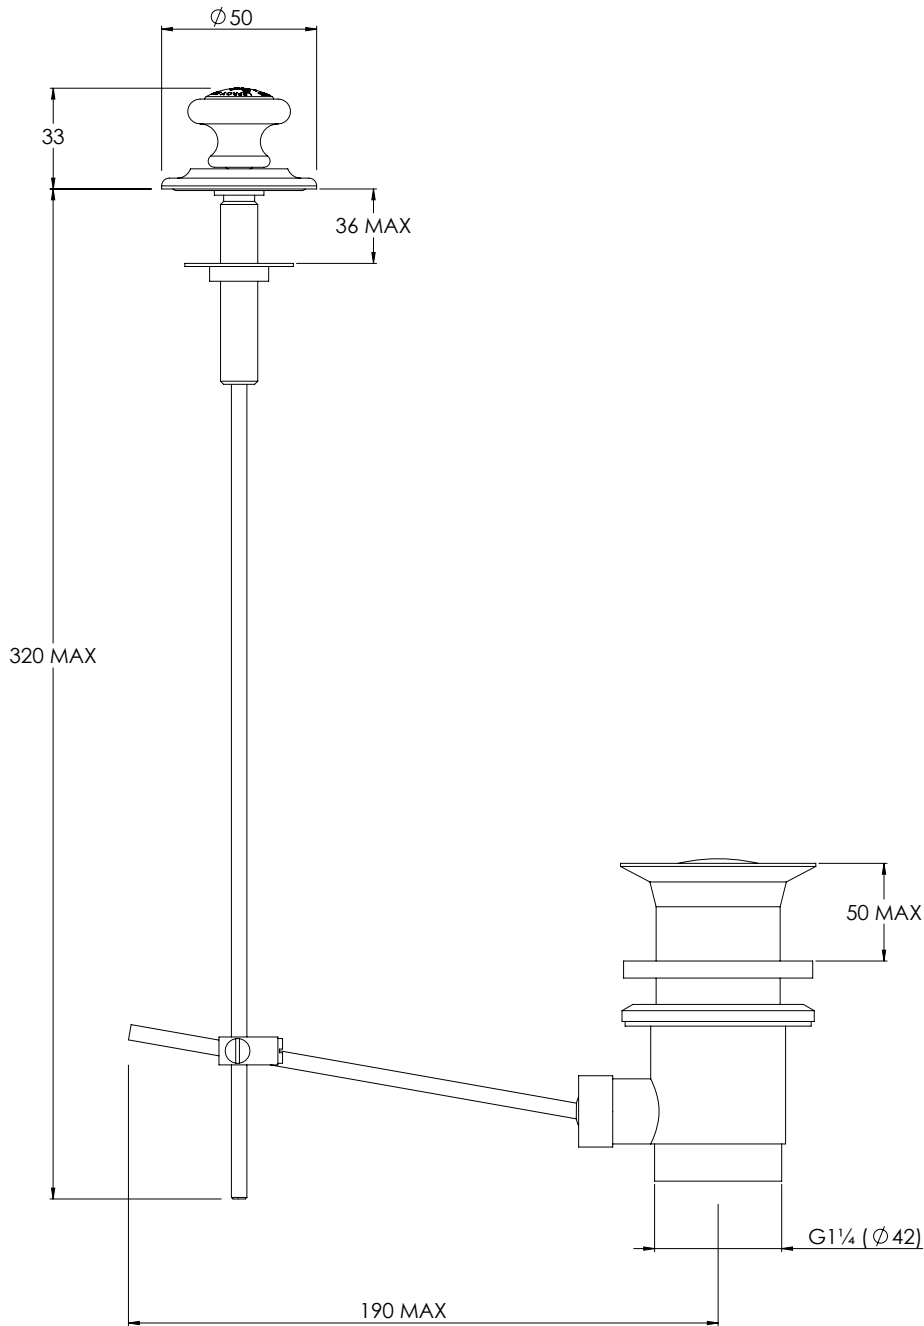

LEFROY BROOKS

IBROC HOUSE ESSEX ROAD
HODDESDON HERTS EN11 0QS UK
T: +44 (0)1992 708 316 F: +44 (0)1992 708 317

LB1383

LEFROY BROOKS POP-UP WASTE KIT AND ASSEMBLY

DIMENSIONAL DATA SHEET

DATE: 04/06/2019

REVISION: B

COPYRIGHT © LBIP LTD. ALL RIGHTS RESERVED

DIMENSIONS IN MILLIMETRES

WHILST EVERY EFFORT IS MADE TO ENSURE THE ACCURACY OF THESE DATA SHEETS THEY ARE SUBJECT TO CHANGE WITHOUT NOTICE AS PART OF THE COMPANY'S PRODUCT DEVELOPMENT PROCESS