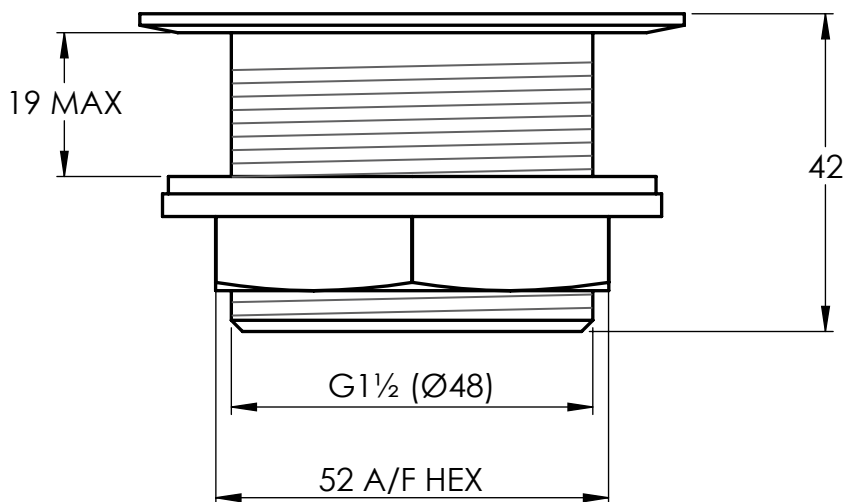

LEFROY BROOKS

IBROC HOUSE ESSEX ROAD
HODDESDON HERTS EN11 0QS UK
T: +44 (0)1992 708 316 F: +44 (0)1992 708 317

LB1381

EASY CLEAN SHOWER WASTE WITH REMOVABLE TOP

DIMENSIONAL DATA SHEET

DATE: 21/06/2019

REVISION: B

DIMENSIONS IN MILLIMETRES

COPYRIGHT © LBIP LTD. ALL RIGHTS RESERVED

WHILST EVERY EFFORT IS MADE TO ENSURE THE ACCURACY OF THESE DATA SHEETS THEY ARE SUBJECT TO CHANGE WITHOUT NOTICE AS PART OF THE COMPANY'S PRODUCT DEVELOPMENT PROCESS