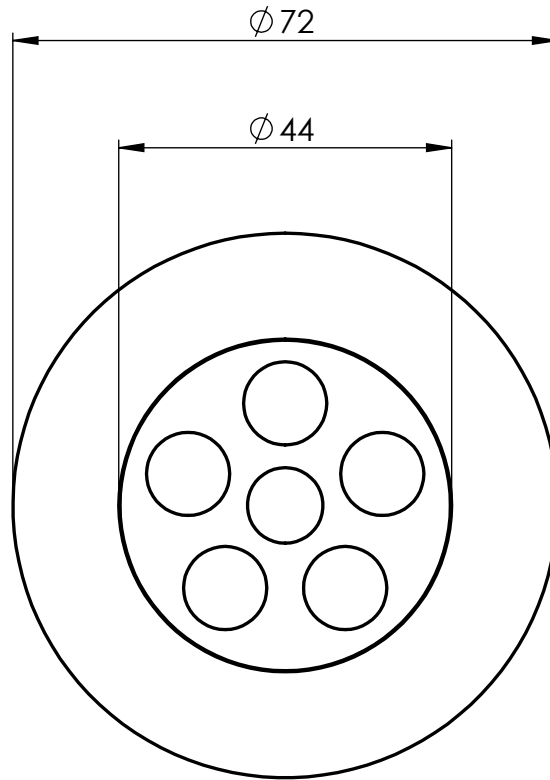

LEFROY BROOKS

IBROC HOUSE ESSEX ROAD
HODDESDON HERTS EN11 0QS UK
T: +44 (0)1992 708 316 F: +44 (0)1992 708 317

LB1381

EASY CLEAN SHOWER WASTE WITH REMOVABLE TOP

DIMENSIONAL DATA SHEET

DATE: 21/06/2019

REVISION: B

DIMENSIONS IN MILLIMETRES

COPYRIGHT © LBIP LTD. ALL RIGHTS RESERVED

WHILST EVERY EFFORT IS MADE TO ENSURE THE ACCURACY OF THESE DATA SHEETS THEY ARE SUBJECT TO CHANGE WITHOUT NOTICE AS PART OF THE COMPANY'S PRODUCT DEVELOPMENT PROCESS