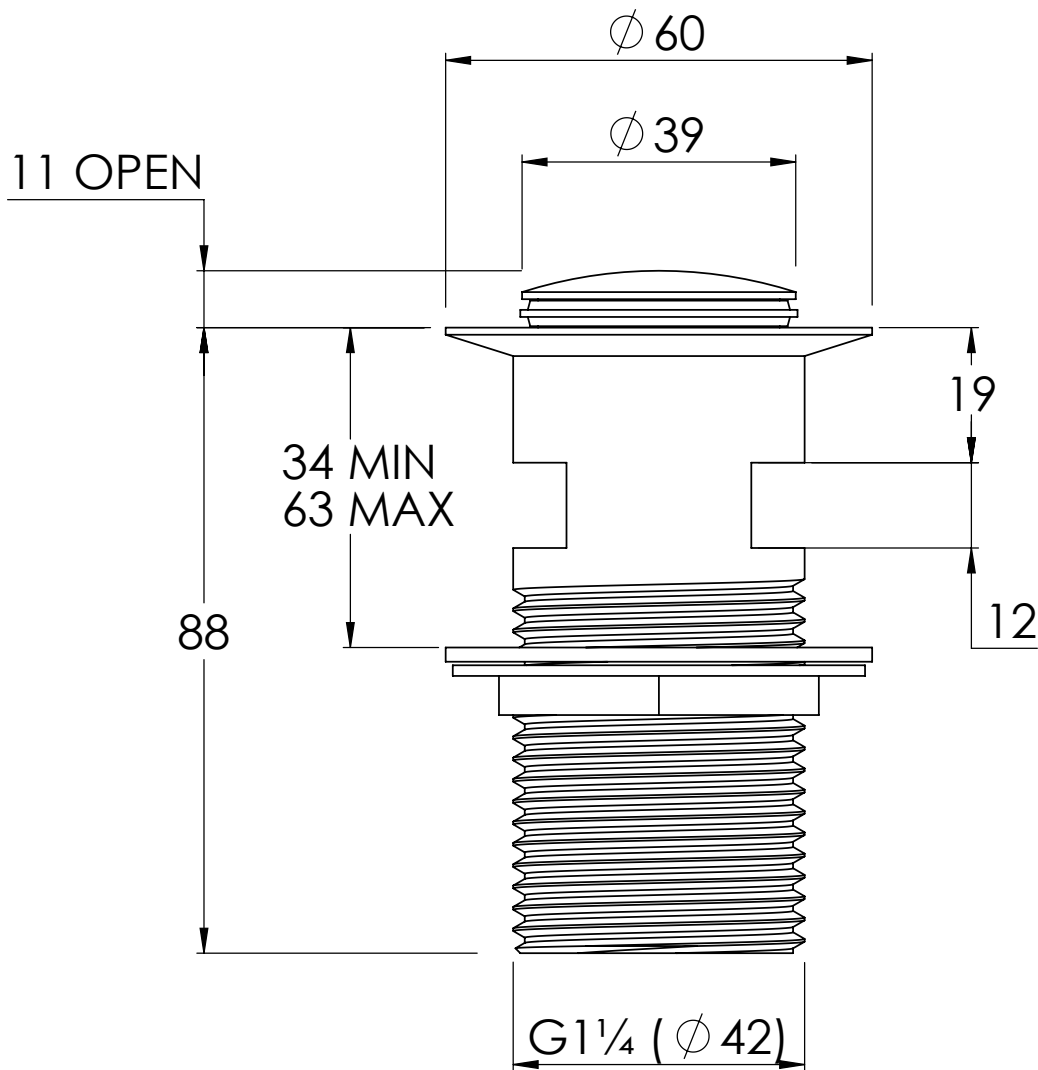

LEFROY BROOKS

IBROC HOUSE ESSEX ROAD
HODDESDON HERTS EN11 0QS UK
T: +44 (0)1992 708 316 F: +44 (0)1992 708 317

LB1328

CLICK-UP BASIN WASTE

DIMENSIONAL DATA SHEET

DATE: 03/06/2019

REVISION: B

COPYRIGHT © LBIP LTD. ALL RIGHTS RESERVED

DIMENSIONS IN MILLIMETRES

WHILST EVERY EFFORT IS MADE TO ENSURE THE ACCURACY OF THESE DATA SHEETS THEY ARE SUBJECT TO CHANGE WITHOUT NOTICE AS PART OF THE COMPANY'S PRODUCT DEVELOPMENT PROCESS