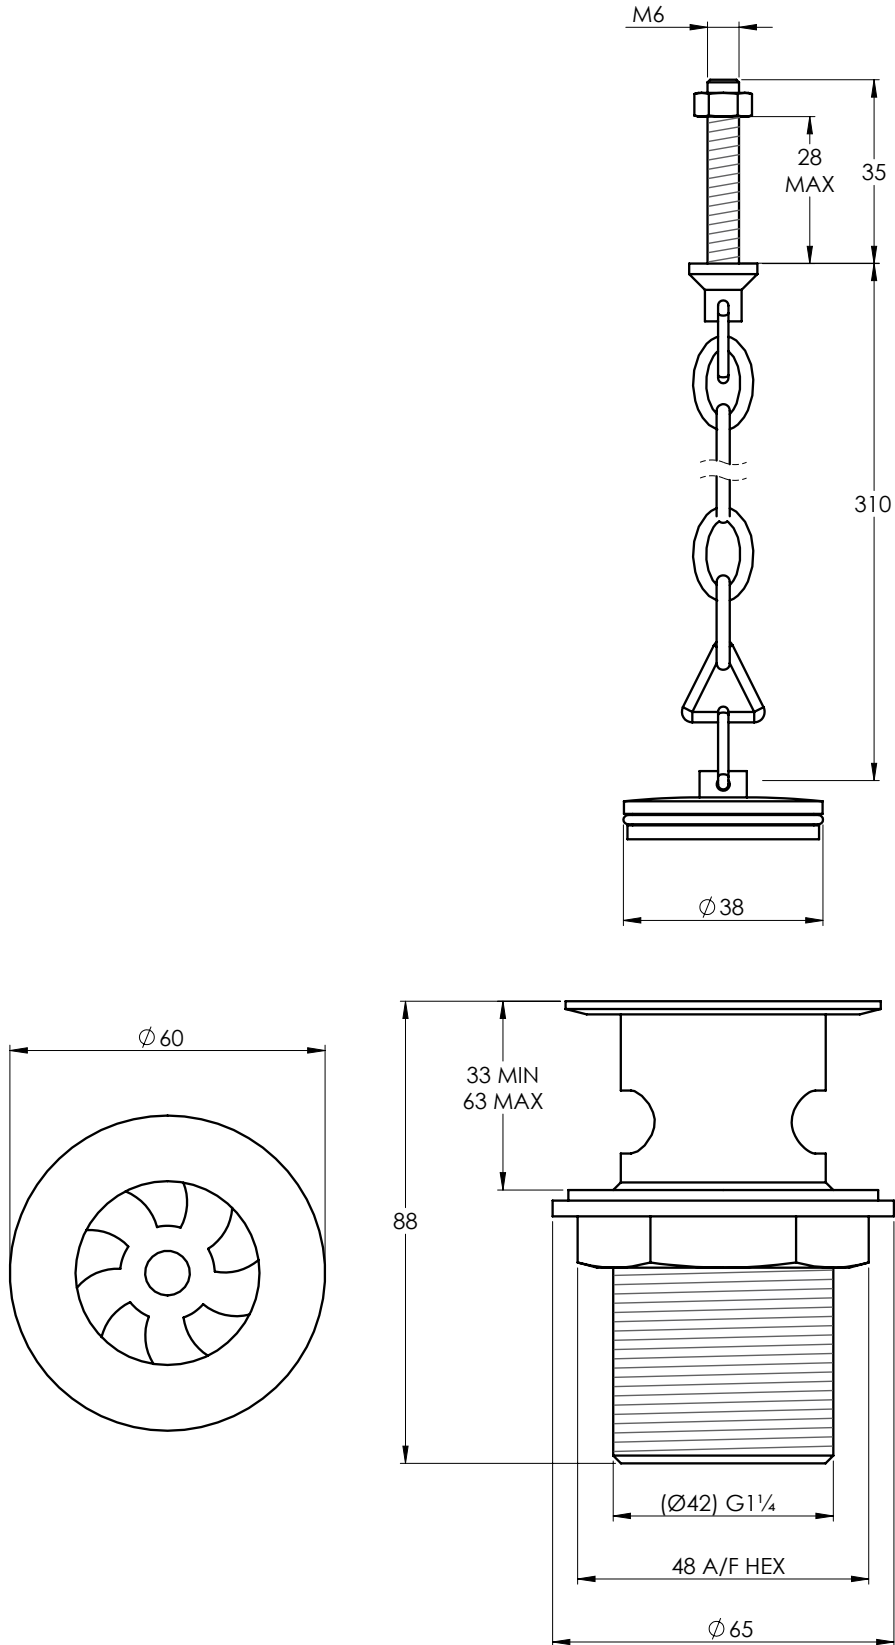

LEFROY BROOKS

IBROC HOUSE ESSEX ROAD
HODDESDON HERTS EN11 0QS UK
T: +44 (0)1992 708 316 F: +44 (0)1992 708 317

LB1327

BASIN WASTE, BRASS PLUG & OVAL CHAIN

DIMENSIONAL DATA SHEET

DATE: 21/06/2019

REVISION: D

COPYRIGHT © LBIP LTD. ALL RIGHTS RESERVED

DIMENSIONS IN MILLIMETRES