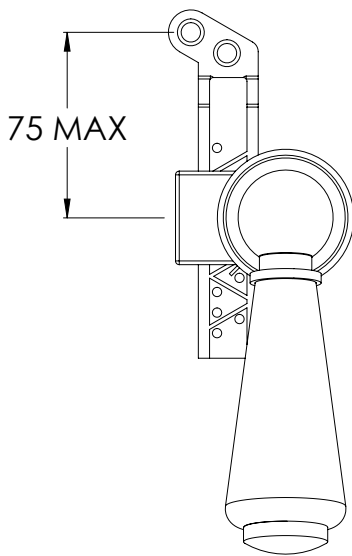

LEFROY BROOKS

IBROC HOUSE ESSEX ROAD
HODDESDON HERTS EN11 0QS UK
T: +44 (0)1992 708 316 F: +44 (0)1992 708 317

LB1307

CERAMIC HANDLE CISTERN LEVER

DIMENSIONAL DATA SHEET

DATE: 24/05/2019

REVISION: B

COPYRIGHT © LBIP LTD. ALL RIGHTS RESERVED

DIMENSIONS IN MILLIMETRES

WHILST EVERY EFFORT IS MADE TO ENSURE THE ACCURACY OF THESE DATA SHEETS THEY ARE SUBJECT TO CHANGE WITHOUT NOTICE AS PART OF THE COMPANY'S PRODUCT DEVELOPMENT PROCESS