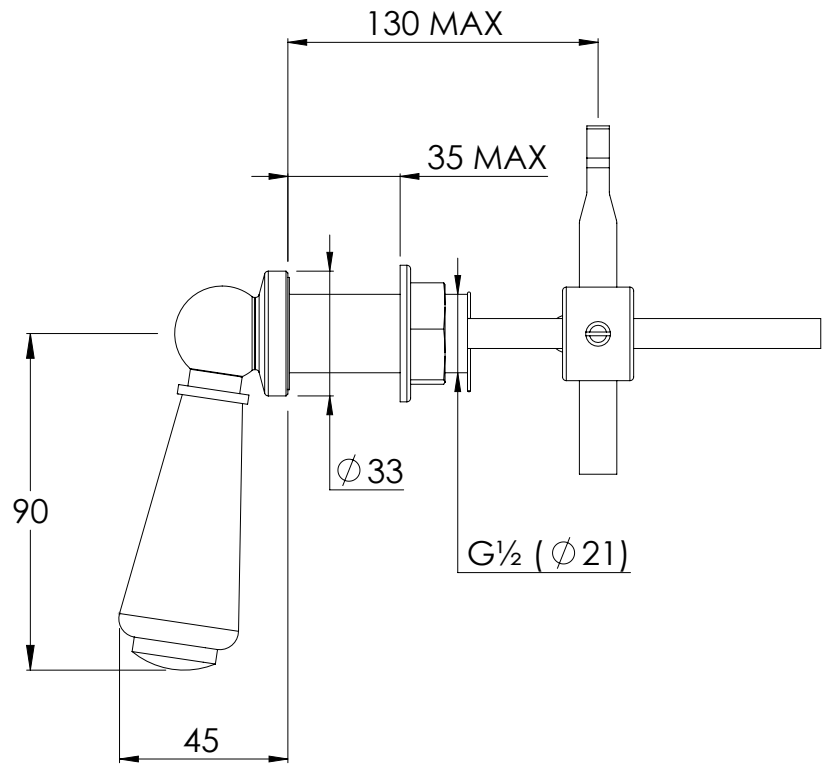

LEFROY BROOKS

IBROC HOUSE ESSEX ROAD
HODDESDON HERTS EN11 0QS UK
T: +44 (0)1992 708 316 F: +44 (0)1992 708 317

LB1307

CERAMIC HANDLE CISTERN LEVER

DIMENSIONAL DATA SHEET

DATE: 24/05/2019

REVISION: B

COPYRIGHT © LBIP LTD. ALL RIGHTS RESERVED

DIMENSIONS IN MILLIMETRES

WHILST EVERY EFFORT IS MADE TO ENSURE THE ACCURACY OF THESE DATA SHEETS THEY ARE SUBJECT TO CHANGE WITHOUT NOTICE AS PART OF THE COMPANY'S PRODUCT DEVELOPMENT PROCESS