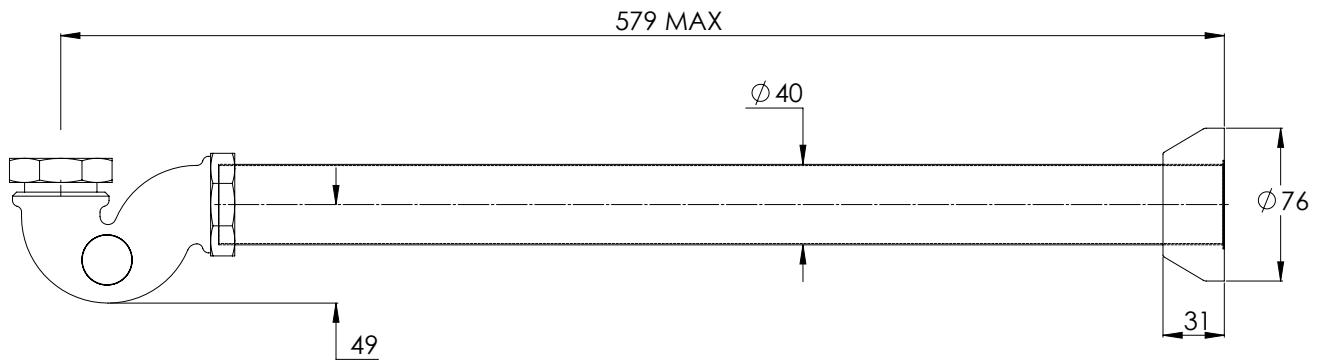

LEFROY BROOKS

IBROC HOUSE ESSEX ROAD
HODDESDON HERTS EN11 0QS UK
T: +44 (0)1992 708 316 F: +44 (0)1992 708 317

LB1301

BATH WASTE TRAP FOR EXPOSED FITTING COMPLETE WITH
500MM EXTENSION TUBE & WALL FLANGE

DIMENSIONAL DATA SHEET

DATE: 26/06/2019

REVISION: B

COPYRIGHT © LBIP LTD. ALL RIGHTS RESERVED

DIMENSIONS IN MILLIMETRES

WHILST EVERY EFFORT IS MADE TO ENSURE THE ACCURACY OF THESE DATA SHEETS THEY ARE SUBJECT TO CHANGE WITHOUT NOTICE AS PART OF THE COMPANY'S PRODUCT DEVELOPMENT PROCESS