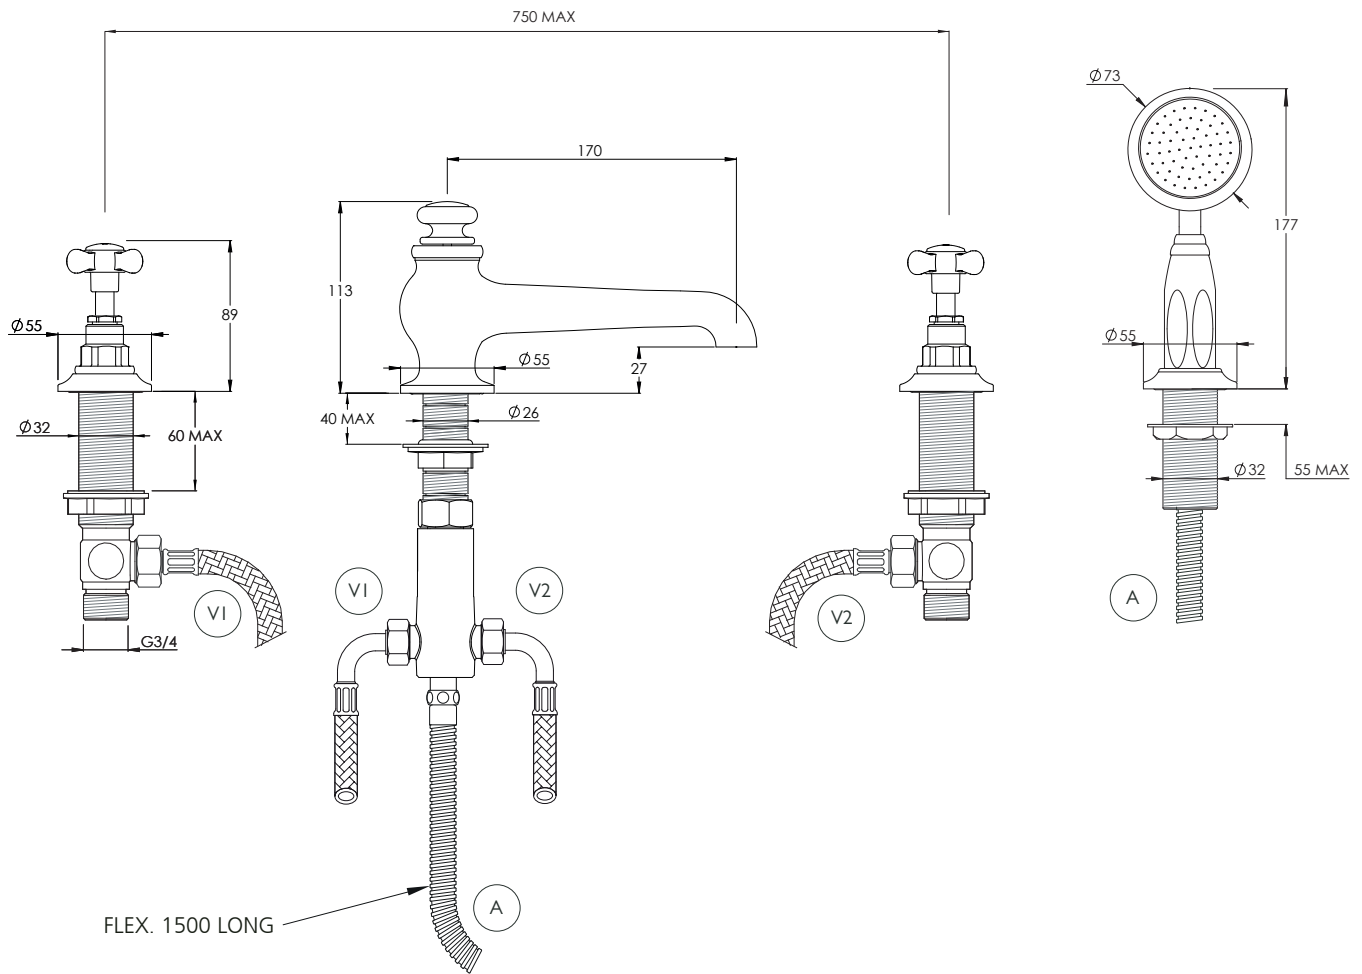

LEFROY BROOKS

IBROC HOUSE ESSEX ROAD
HODDESDON HERTS EN11 0QS UK
T: +44 (0)1992 708 316 F: +44 (0)1992 708 317

LB1250

CLASSIC 4 HOLE BATH SHOWER MIXER

DIMENSIONAL DATA SHEET

DATE: 30/05/2019

REVISION: H

COPYRIGHT © LBIP LTD. ALL RIGHTS RESERVED

DIMENSIONS IN MILLIMETRES

WHILST EVERY EFFORT IS MADE TO ENSURE THE ACCURACY OF THESE DATA SHEETS THEY ARE SUBJECT TO CHANGE WITHOUT NOTICE AS PART OF THE COMPANY'S PRODUCT DEVELOPMENT PROCESS