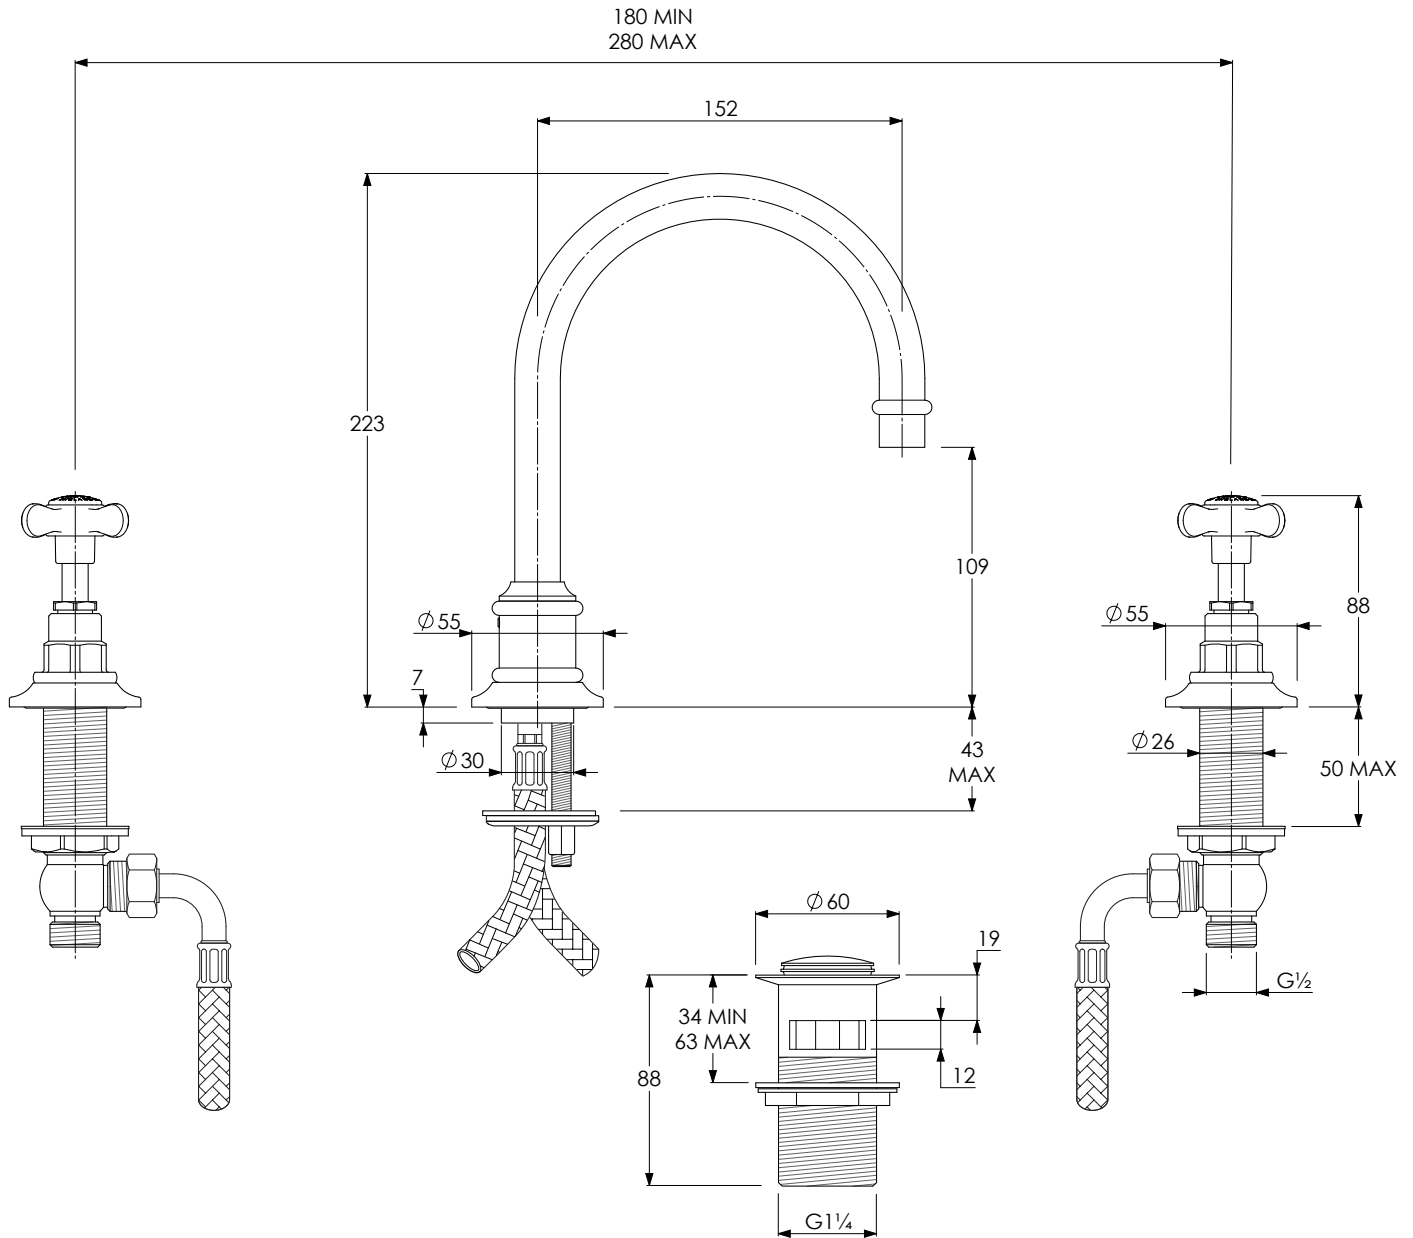

LEFROY BROOKS

IBROC HOUSE ESSEX ROAD
HODDESDON HERTS EN11 0QS UK
T: +44 (0)1992 708 316 F: +44 (0)1992 708 317

LB1230

CLASSIC TUBULAR BASIN MIXER WITH
CLICK-UP WASTE

DIMENSIONAL DATA SHEET

DATE: 02/01/2019

REVISION: F

COPYRIGHT © LBIP LTD. ALL RIGHTS RESERVED

DIMENSIONS IN MILLIMETRES

WHILST EVERY EFFORT IS MADE TO ENSURE THE ACCURACY OF THESE DATA SHEETS THEY ARE SUBJECT TO CHANGE WITHOUT NOTICE AS PART OF THE COMPANY'S PRODUCT DEVELOPMENT PROCESS