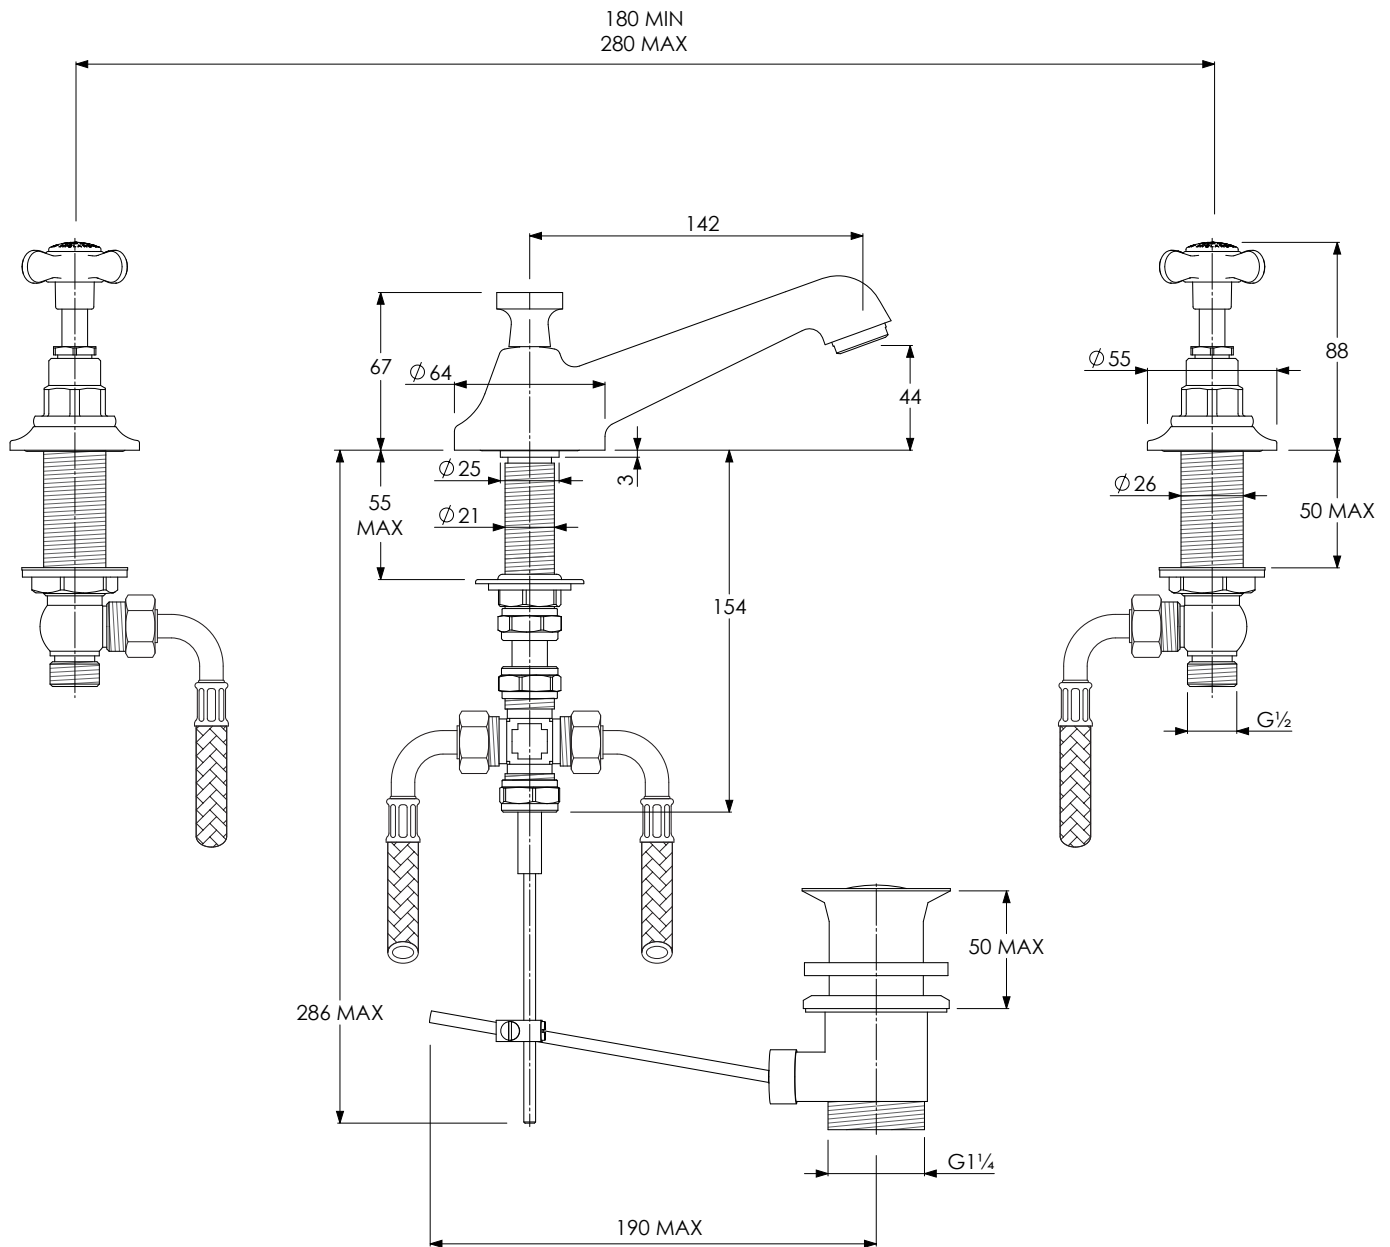

LEFROY BROOKS

IBROC HOUSE ESSEX ROAD
HODDESDON HERTS EN11 0QS UK
T: +44 (0)1992 708 316 F: +44 (0)1992 708 317

LB1220

CLASSIC BASIN MIXER WITH POP-UP WASTE

DIMENSIONAL DATA SHEET

DATE: 03/02/2019

REVISION: A

COPYRIGHT © LBIP LTD. ALL RIGHTS RESERVED

DIMENSIONS IN MILLIMETRES

WHILST EVERY EFFORT IS MADE TO ENSURE THE ACCURACY OF THESE DATA SHEETS THEY ARE SUBJECT TO CHANGE WITHOUT NOTICE AS PART OF THE COMPANY'S PRODUCT DEVELOPMENT PROCESS